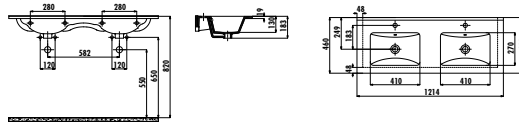

SU121-00CB00E-0000

Su Double Washbasin 121 cm

Qty of Pallet: Washbasin 20 • Weight: Washbasin 28,06 kg