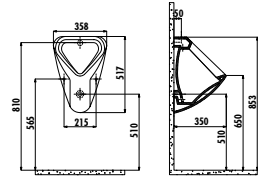

TP630-00CB00E-0000

Urinal (Inlet from top)

TP630-11CB00E-0000

Urinal (Siphonic)

Qty of Pallet: 24 • Weight: Urinal 14,96 kg

Urinal siphone is integrated. Do not use extra S siphone.