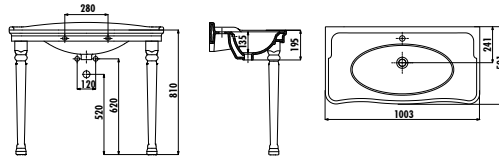

# ANTIK

AN100-00CB00E-0000

Antik Washbasin 100 cm

KL270-00CB00E-0000

Antik Full Pedestal (2 Pcs)

Qty of Pallet: Washbasin 20 Qty of Box: Washbasin 1 • Antik Pedestal 2 Weight: Washbasin 27,67 kg • 2 pcs Antik Pedestal 9,2 kg