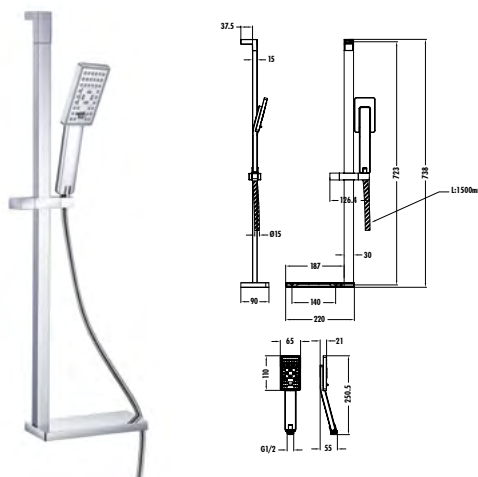

Sliding Shower Set 3 Functions - Square

- Surface mounted • Stainless shower arm body • 2 functions shower handle
- Couple closey united spiral for connection shower faucet • 150 cm hand shower flex hose
- Soap dispenser mounting on body • Adjustable shower hook

Qty of Box: 10 Weight: 113kg

It is suitable for Applique faucet and shower faucet. Shower faucet is not included.