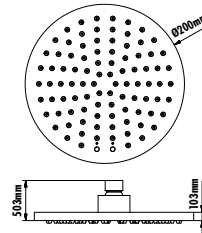

SH320

Water Saving Shower Head
Anti-limescale easy effaceable silicon points
• Ø 200 mm

Qty of Box: 28 Weight: 0,48kg