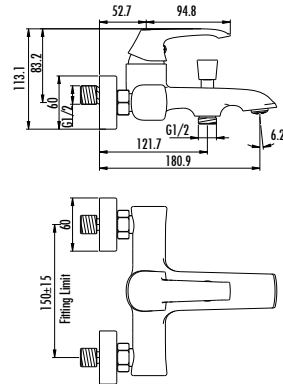

AG2500G
AG2500

Avangart Bath Shower Faucet Gold
Avangart Bath Shower Faucet

- The length of the discharge end is 180,9 mm
- Long lasting 35mm ceramic cartridge (Raised with feet)

Qty of Box: 8 Weight: 1,85kg