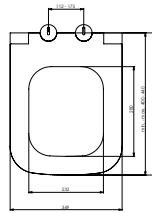

LIDYA

KC2903.01.0000E

Lidya Duroplast Soft Closing Seat&Cover - White

Qty of Box: Seat&Cover 10 • Weight: Seat&Cover 2,6 kg