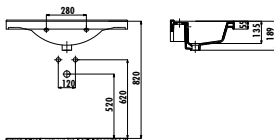

TF185-00CB00E-0000

Sera Washbasin 85 cm

Qty of Pallet: Washbasin 24 • Weight: Washbasin 21,63 kg