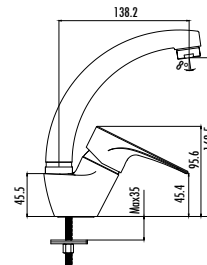

VG1508

Vega Basin Faucet

- The length of the discharge end is 138,2 mm
- The height of the discharge end is 168,5 mm
- Long lasting 35mm ceramic cartridge (Raised with feet)
- Swing pipe

Qty of Box: 8 Weight: 1,31kg