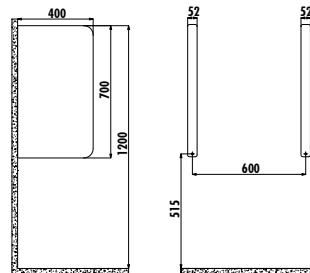

Qty of Pallet: 15 Weight: Urinal 21,34 kg

Qty of Pallet: 48 Weight: Seperator 14,96 kg

Decorated and colored products, are produced by the time given after order.