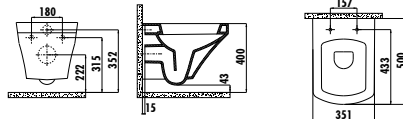

SR320-00CB00E-0000	Sorti Wall Hung Pan Combined Bidet
SR320-11CB00E-0000	Sorti Wall Hung Pan
KC2103.01.0000E	Sorti Duroplast Soft Closing Seat&Cover - White

Qty of Pallet: Pan 24 • Qty of Box: Seat&Cover 10 Weight: Pan 25,22 kg • Seat&Cover 2,55 kg