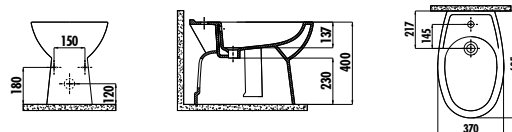

SD500-00CB00E-0000	Sedef Bidet

Qty of Pallet: Bidet 25 • Weight: Bidet 22,98 kg