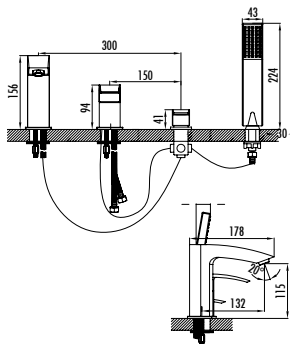

Qty of Box: 4 Weight: 4,71kg

Hand shower is included.