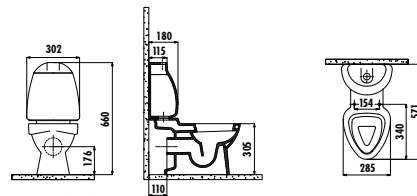

KC0802.01.1000E

Kid Duroplast Seat & Cover with Metal Hinge - White&Decorated

Qty of Pallet: Pan 30 • Cistern: 75 • Qty of Box: Internal Mechanism 10 Seat&Cover: 10 Weight: Pan 12,72 kg • Cistern 7,27 kg • Internal Mechanism 0,85 kg • Seat&Cover 1,55 kg