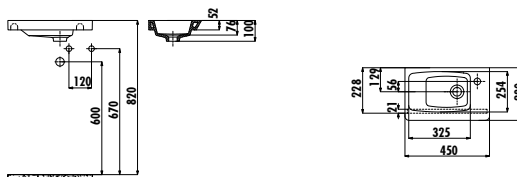

Memory Washbasin 60 cm

Qty of Pallet: Washbasin 30 • Weight: Washbasin 11,54 kg

MY045-00CB00E-0000

Memory Washbasin 45 cm

Qty of Pallet: Washbasin 150 • Weight: Washbasin 6,88 kg

SU121-00CB00E-0000

Su Double Washbasin 121 cm