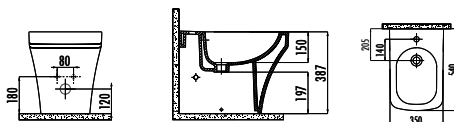

SO500-00CB00E-0000

Solo Back to Wall Bidet

Qty of Pallet: Bidet 25 • Weight: Bidet 28,20 kg