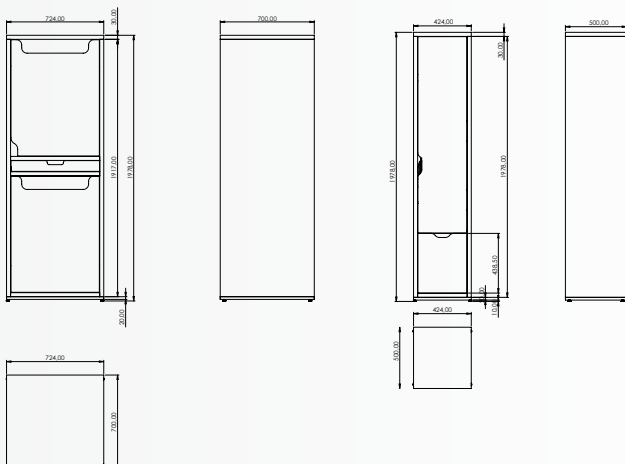

MB2200.01 • Mop & Cleaning Supplies Cabinet 45x200 cm
(424x1978x500 mm) (WxHxD)

Scan the QR code for watching the product video.

Machine and Mop Cabinet