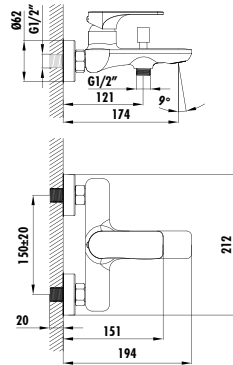

FY2500

Faye Bath Shower Faucet

- The length of the discharge end is 174 mm
- Long lasting ceramic cartridge 35 mm • Locking diverter

Qty of Box: 8 Weight: 2,55kg