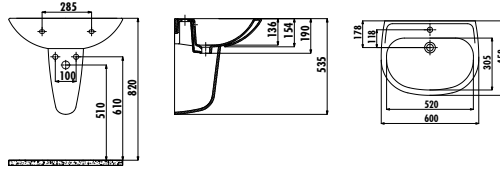

SD060-00CB00E-0000	Sedef Washbasin 60 cm
SD260-00CB00E-0000	Sedef Half Pedestal

Qty of Pallet: Washbasin + Pedestal 15 Qty of Box: 1 Set (Please look at logistic table) Weight: Washbasin 16,77 kg • Half Pedestal 7,71 kg