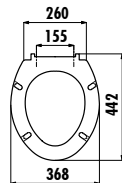

KC0702.01.0000E

Cinar Duroplast Seat & Cover with Metal Hinge - White

KC0701.01.0000E

Cinar Duroplast Seat&Cover with Plastic Hinge - White

Qty of Box: Seat&Cover 10 • Weight: Seat&Cover 2,05 kg