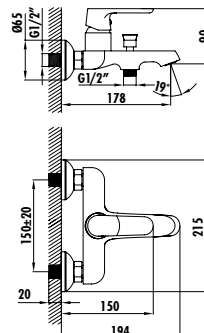

SL2500

Stilo Bath Shower Faucet

- The length of the discharge end is 178 mm
- Long lasting 35mm ceramic cartridge (Raised with feet)
- Locking Diverter • For handle, changeable different colour silicons

Qty of Box: 6 Weight: 2.16kg