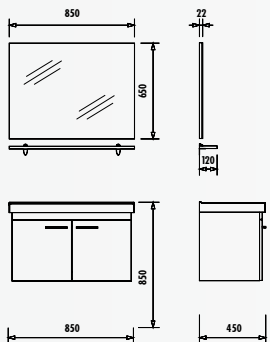

WASHBASIN UNIT	TOP MODULE
85 cm	NT0085.10	NT1085.10 (CABINET & MIRROR)
		NT4085.10 ((MIRROR&SHELF)
65 cm	NT0065.10	NT1065.10 (CABINET & MIRROR)
		NT4065.10 ((MIRROR&SHELF)

DIMENSIONS (wxhxd) mm	850x850x450 660x850x450	848x740x180 • 850x650x22 640x740x180 • 564x628x22

BODY & DOOR

- EVEREST
- FLORA
- BARBADOS
- WHITE

MATERIAL

- FLAKE BOARD

SPECIFICATIONS

Adaptable Washbasin: TF185 & TF165

Note 85 Set (Top Module Mirror&Shelf)