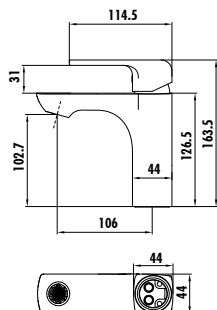

CITY

CT1500

City Basin Faucet

- The length of the discharge end is 106,2 mm
- The height of the discharge end is 108 mm
- Long lasting double stage 35mm ceramic cartridge

Qty of Box: 8 Weight: 1,64kg

CT2500

City Bath Shower Faucet

- The length of the discharge end is 150,4 mm
- Long lasting double stage 35mm ceramic cartridge (Raised with feet)

Qty of Box: 8 Weight: 1,92kg