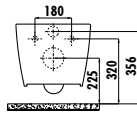

ELEGANT

EG321-00CB00E-0000	Elegant Rim-Off Wall Hung Pan Combined Bidet
EG321-11CB00E-0000	Elegant Rim-Off Wall Hung Pan
KC1103.01.0000E	Elegant Duroplast Soft Closing Seat&Cover - White

Qty of Pallet: Pan 24 • Qty of Box: Seat&Cover 10 Weight: Pan 28,16 kg • Seat&Cover 2,44 kg