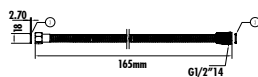

H04

PVC Shower Hose 1500mm

Qty of Box: 50 Weight: 0,23kg