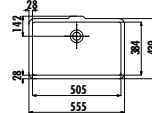

TP738-00CB00E-0000

Under Counter Washbasin 38*51 cm

Qty of Pallet: Washbasin 40 • Weight: Washbasin 11,59 kg