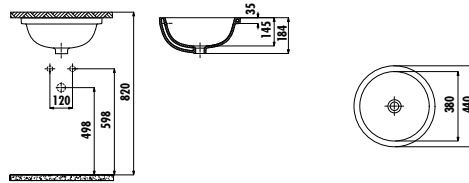

MARE

MA037-00CB00E-0000

Mare Under Counter Washbasin 38x38 cm

Qty of Pallet: Washbasin 40 • Weight: Washbasin 8,98 kg