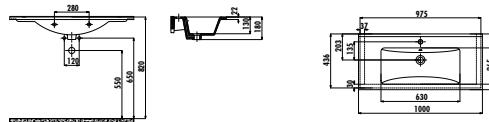

SU100-00AM00E-0000

Su Washbasin 100 cm - Matt Anthracite

Qty of Pallet: Washbasin 24 • Weight: Washbasin 21,87 kg