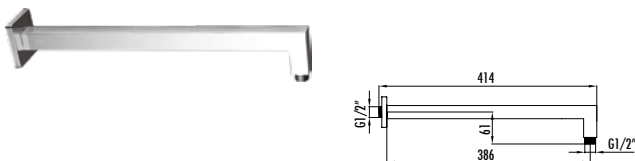

A14 Shower Arm (90 Degree)
• The length of discharge end is 386 mm
• G1/2" connected

Qty of Box: 50 Weight: 0,63kg