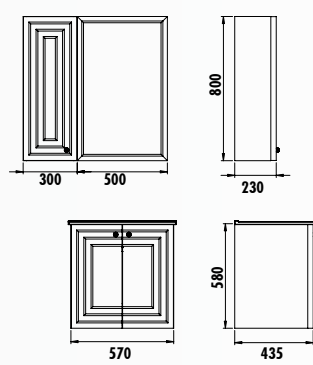

# KAYRA

BODY & DOOR

MATERIAL

MIRROR LED COLOR

SPECIFICATIONS

Kayra 100 Set - with Door

Kayra 80 Set

Kayra 60 Set - with Door