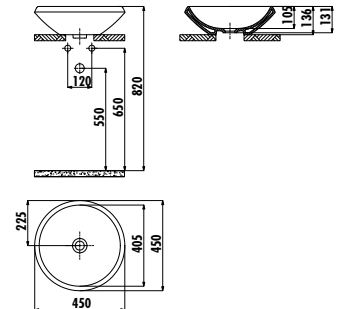

Mono Bowl Washbasin Ø45 cm  
Zen Gold

MN045-00CB00E-MG00

Mono Bowl Washbasin Ø45 cm  
Matt Gold

Qty of Pallet: Washbasin 40 • Weight: Washbasin 11,53 kg

Decorated and colored products, are produced by the time given after order.