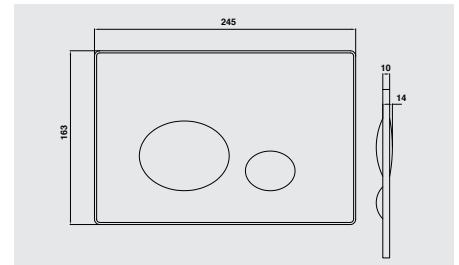

SPA CONTROL PANELS

GP7001.00 White Control Panel

Qty of Box: 10 • Weight: 0,51 kg

GP7002.00 Matt Grey Painted Control Panel

Qty of Box: 10 • Weight: 0,51 kg

GP7002.02 Bright Black Painted Control Panel

Qty of Box: 10 • Weight: 0,51 kg

GP7003.00 Matt Chrome Plated Control Panel

Qty of Box: 10 • Weight: 0,51 kg

GP7004.00 Bright Chrome Plated Control Panel

Qty of Box: 10 • Weight: 0,51 kg