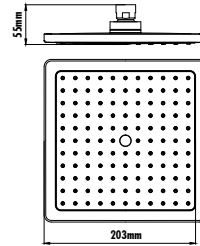

SH5030

Shower Head
• Square • Anti-limescale easy effaceable silicon points
• 200x200 mm

Qty of Box: 10 Weight: 0,62kg