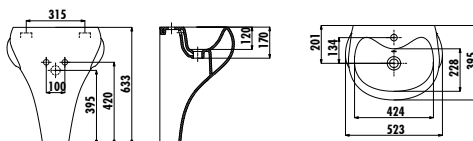

# SPECIAL SOLUTIONS - DUCKY

DC052-00CB00E-0000\*

Ducky Washbasin 40x52 cm

Qty of Pallet: 12 • Weight: 22,95 kg  
 \* DC30035-C foot figures are included.

DC360-00CB00E-0000

Ducky Back to Wall Pan Combined Bidet