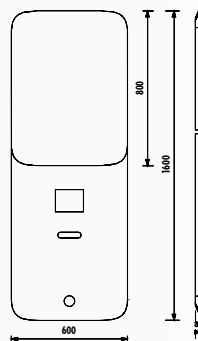

Foglia Wall Unit