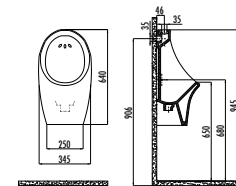

TP611-00CB00E-0000

Urinal (Inlet from top)

TP611-11CB00E-0000

Urinal (Siphonic)

Qty of Pallet: 33 • Weight: Urinal 17,48 kg