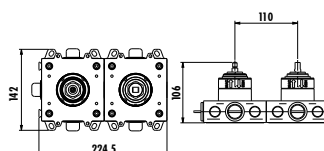

DSA3000
DSA3010

Concealed Shower Faucet - 3 Ways
• Long lasting 35mm ceramic cartridge

Qty of Box: 8
Weight: DSA3000 2,59kg
DSA 3010 2,71kg