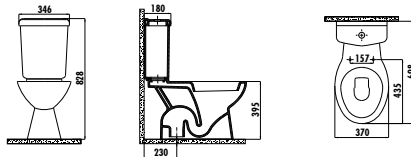

PA300-00CB00E-0000	Pitta S-Trap Pan Combined Bidet
PA300-11CB00E-0000	Pitta S-Trap Pan
PA410-00CB00E-0000	Pitta Cistern
KC0703.01.0000E	Çınar Duroplast Soft Closing Seat&Cover - White

Qty of Pallet: Pan 15 • Cistern 75 • Qty of Box: Seat&Cover 10 Weight: Pan 21,02 kg • Cistern 12,06 kg • Seat&Cover 2,85 kg