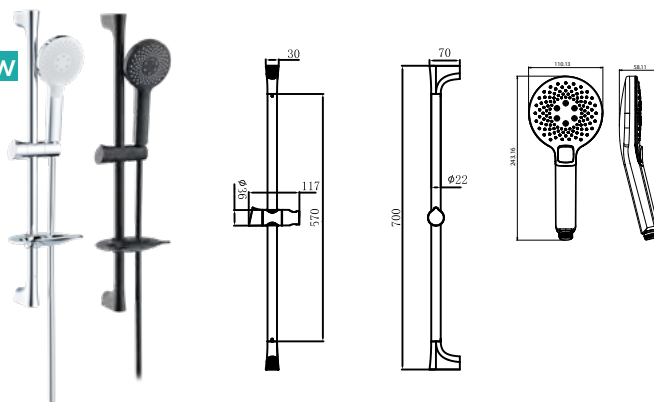

SHOWER SETS

SH483 Sliding Shower Set

SH493S Sliding Shower Set Matt Black

- Surface mounted • Stainless shower arm body • 3 functions shower handle set with button
- 150 cm Couple closey united spiral for connection shower faucet
- Soap dispenser mounting on body • Adjustable shower hook

Qty of Box: 25 Weight: 1,25kg

It is suitable for Applique faucet and shower faucet. Shower faucet is not included.

NEW

SH411G Sliding Shower Set 1F Gold

- Surface mounted • Stainless shower arm body • Single Function shower handle
- Couple closey united spiral for connection shower faucet • 150 cm hand shower flex hose
- Soap dispenser mounting on body • Adjustable shower hook

Qty of Box: 10 Weight: 0,55kg

It is suitable for Applique faucet and shower faucet. Shower faucet is not included.