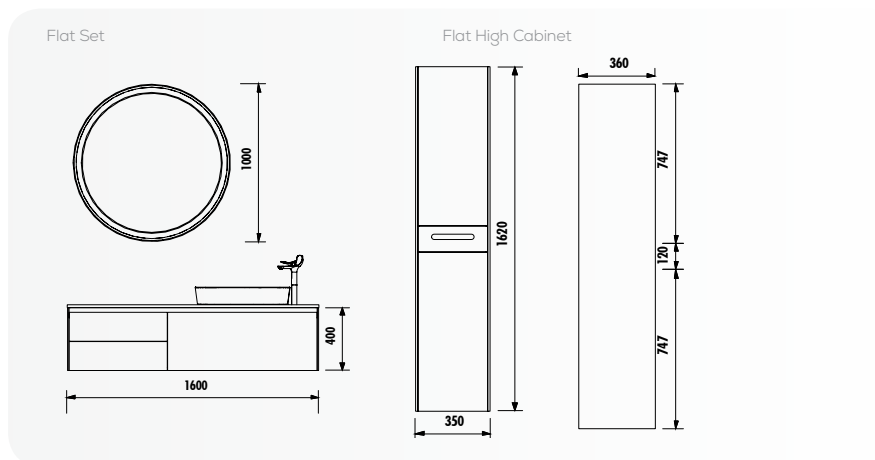

FA1100.01.PL • Flat LED Mirror 100 cm

FA2162.01.PL • Flat High Cabinet 35*162 cm
(1620*350*470 mm) (WxHxD)

Adaptable Washbasin: LP060