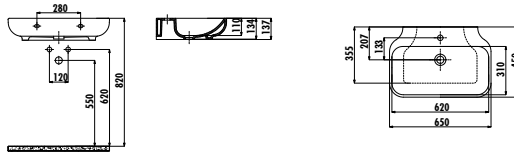

FREE

FE065-00CB00E-0000

Free Top Counter Washbasin 65 cm

Qty of Pallet: Washbasin 24 • Weight: Washbasin 16,5 kg