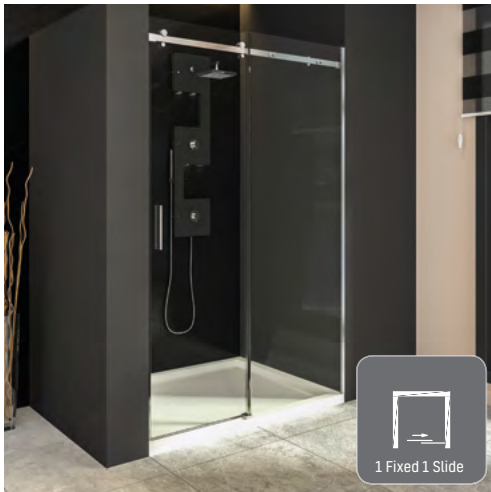

PONT 110

General Features

Tempered Glass Thickness	: 6 mm / 8 mm
Glass Colors	: Transparent - Smoked
Sandblasting Glass Patterns	: Ocean - Mystic - Line - Floor
Color Profile	: Shiny Silver, Gold, Mocha, Black
Shower Cabin Height	: 200 cm

OVER SHOWER TRAY / FRONTAGE

Product Code	Measure (cm)	Door Entry Distance /cm)
DK.PO00.0001	101 - 110	48
DK.PO00.0002	111 - 120	53
DK.PO00.0003	121 - 130	58
DK.PO00.0004	130 - 140	63
DK.PO00.0005	141 - 150	68