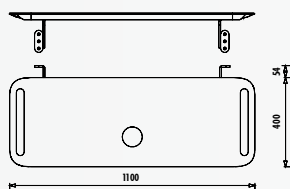

Foglia Washbasin Counter

Foglia Wall Unit with 2 Shelves

Foglia Mobile Low Unit

Foglia Curve Mirror

! Foglia products are produced according to the post-order deadline.

FL1045.04 • Foglia Full-Length Mirror Wall Unit  
(450x1600x34 mm) (WxHxD)