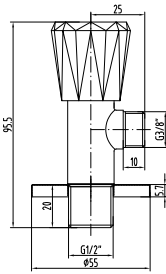

CF04

Angle Valve 1/2" - 3/8"
(Chrome)

Qty of Box: 100 Weight: 0,30kg

NEW