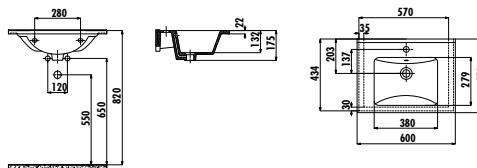

SU060-00CB00E-0000

Su Washbasin 60 cm

Qty of Pallet: Washbasin 30 • Weight: Washbasin 13,99 kg