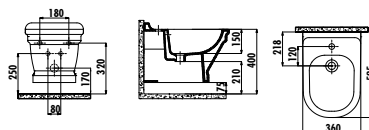

AN510-00CB00E-0000

Antik Wall Hung Bidet

Qty of Pallet: Bidet 24 Weight: Bidet 24,10 kg