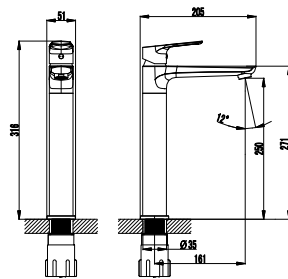

SO6500

1. Solo Long Basin Faucet
2. The length of the discharge end is 161 mm
   - The height of the discharge end is 250 mm
   - Long Lasting 35mm Ceramic Cartridge

Qty of Box: 8 Weight: 1,58kg