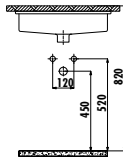

TP738-00CB00E-0000

Under Counter Washbasin 38*51 cm

Qty of Pallet: Washbasin 40 • Weight: Washbasin 11,59 kg