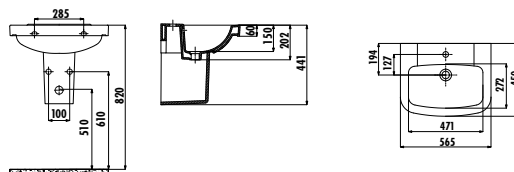

VT056-00CB00E-0000	Vitroya Washbasin 56 cm
VT260-00CB00E-0000	Vitroya Half Pedestal

Qty of Pallet: Washbasin + Half Pedestal 15 Qty of Box: 1 Set (Please look at logistic table) Weight: Washbasin 17,31 kg • Half Pedestal 7,67 kg