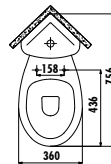

SD310-00CB00E-0000	Sedef P-Trap Pan Combined Bidet
SD310-11CB00E-0000	Sedef P-Trap Pan
SD440-00CB00E-0000	Sedef Corner Cistern
KC0703.01.0000E	Çınar Duroplast Soft Closing Seat&Cover - White

Qty of Pallet: Pan 15 • Cistern 55 • Qty of Box: Seat&Cover 10 Weight: Pan 22,05 kg • Cistern 11,87 kg • Seat&Cover 2,85 kg