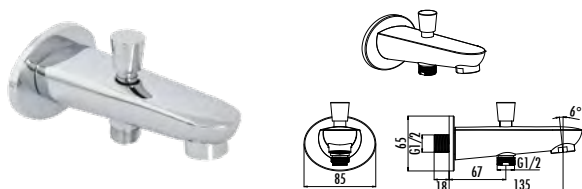

A08 Concealed Shower Spout with Diverter
• The length of discharge end is 135 mm
• G1/2" connected
• Diverter system

Qty of Box: 25 Weight: 0,68kg