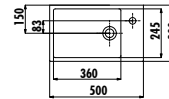

TP027-00CB00E-0000

Elmas Washbasin 53 cm

Qty of Pallet: Washbasin 60 • Weight: Washbasin 11,65 kg

TP026-00CB00E-0000

Elmas Washbasin 50 cm

Qty of Pallet: Washbasin 60 • Weight: Washbasin 7,67 kg

TP025-00CB00E-0000