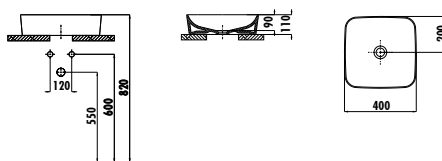

# BOWL WASHBASINS - ULTRA

UL080-00CB00E-0000

Ultra Rectangular Bowl Washbasin 80cm

Qty of Pallet: 32 • Weight: Washbasin 18,38 kg

UL040-00CB00E-0000

Ultra Square Bowl Washbasin 40 cm

Qty of Pallet: 60 • Weight: Washbasin 8,80 kg