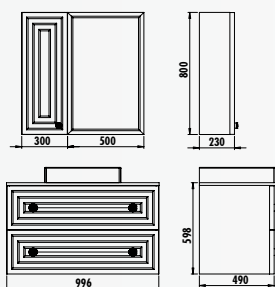

Perge 100 Set