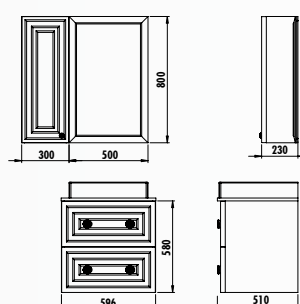

Perge 60 Set