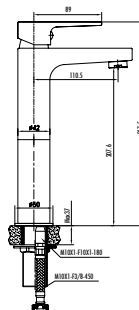

SR6500
SR6500G
SR6500C
SR6500S

Sharp Long Basin Faucet
Sharp Long Basin Faucet - Gold
Sharp Long Basin Faucet - Rose Gold (Pop-up siphone included)
Sharp Long Basin Faucet - Black

- The length of the discharge end is 110,5 mm
- The height of the discharge end is 207,6 mm
- Long lasting 35mm ceramic cartridge (Raised with feet)

Qty of Box: Chrome 8 Colored 10 - Weight: Chrome 1,69kg Colored 1,7kg