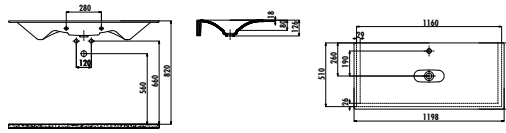

VANITY WASHBASINS

DP120-00CB00E-0000

Drop Washbasin 120 cm

Qty of Pallet: Washbasin 20 • Weight: Washbasin 28,16 kg

Drop Washbasin has two options: without faucet hole / with faucet hole. Please specify your choice when you ordered.