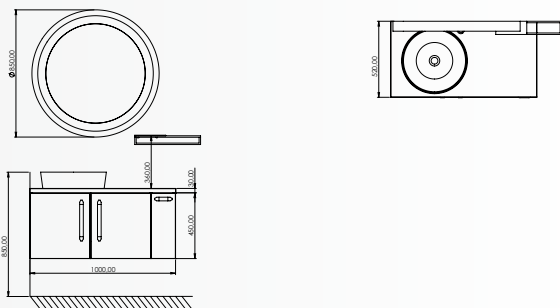

Adaptable Washbasin: UL145

Elata Set