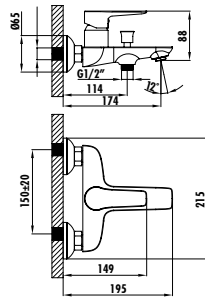

NR2500

Nero Bath Shower Faucet

- The length of the discharge end is 174 mm
- Long lasting 35mm ceramic cartridge (Raised with feet)
- Locking diverter

Qty of Box: 6 Weight: 2,01kg