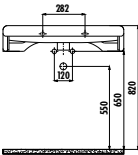

EP080-00BM00E-0000

Epic Washbasin 80 cm - Matt Basalt

Qty of Pallet: Washbasin 20 • Weight: Washbasin 24,38 kg