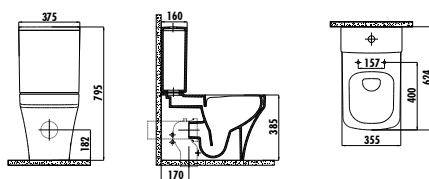

MA410-00CB00E-0000

Multi Cistern

KC2003.02.0000E

Solo Duroplast Soft Closing Seat&Cover - White

Qty of Pallet: Pan 15 • Cistern 75 Qty of Box: Seat&Cover 10 Weight: Pan 36,26 kg • Cistern 14,15 kg Seat&Cover 2,8 kg