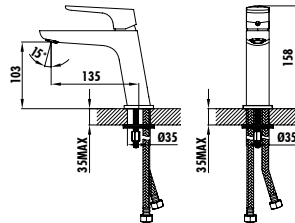

SLOPE

SP1500

Slope Basin Faucet

- The length of the discharge end is 135 mm
- The height of the discharge end is 103 mm
- Long Lasting 25mm Ceramic Cartridge

Qty of Box: 8 Weight: 1.42kg