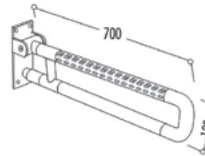

TB302

Grab Bar (Moving)

Qty of Box: 10 • Weight: 2,83 kg
AISI 304 Stainless Steel