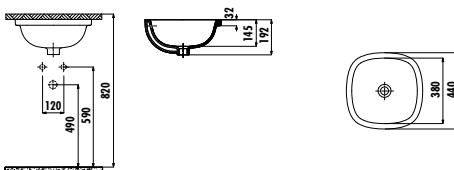

SOLO

SO037-00CB00E-0000

Solo Under Counter Washbasin 38x38 cm

Qty of Pallet: Washbasin 40 • Weight: Washbasin 9,82 kg