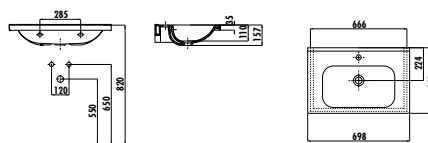

ID070-00CB00E-0000

Ideal Washbasin 70 cm

Qty of Pallet: Washbasin 24 • Weight: Washbasin 17,03 kg