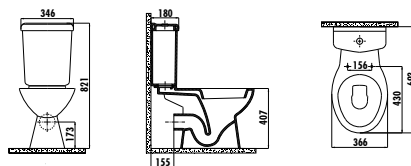

PA310-00CB00E-0000	Pitta P-Trap Pan Combined Bidet
PA310-11CB00E-0000	Pitta P-Trap Pan
PA410-00CB00E-0000	Pitta Cistern
KC0703.01.0000E	Çınar Duroplast Soft Closing Seat&Cover - White

Qty of Pallet: Pan 15 • Cistern 75 • Seat&Cover 10 Weight: Pan 21,51 kg • Cistern 12,06 kg • Seat&Cover 2,85 kg