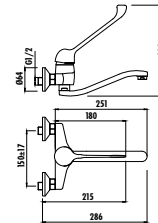

Qty of Box: 16 • Weight: 1,27 kg

TB500

Mirror