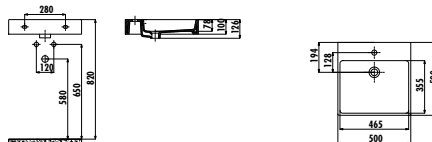

**NX242-00CB00E-0000**

Next Top Counter Washbasin 40\*50 cm

**NX242-H**

Next 40x50 cm Mounting Bracket Towel Bar

Qty of Pallet: Washbasin 70 • Havluluk 28 • Weight: Washbasin+Towel Bar 13,64 kg

**NX256-00CB00E-CA00**