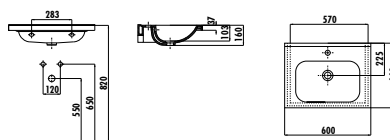

ID070-00CB00E-0000

Ideal Washbasin 70 cm

Qty of Pallet: Washbasin 24 • Weight: Washbasin 17,03 kg

ID060-00CB00E-0000

Ideal Washbasin 60 cm

Qty of Pallet: Washbasin 30 • Weight: Washbasin 15,60 kg

EP080-00BM00E-0000