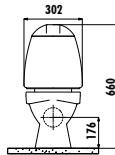

KC0802.01.0000E

Kid Duroplast Seat & Cover with Metal Hinge - White

Qty of Pallet: Pan 30 • Cistern: 75 • Qty of Box: Internal Mechanism 10 Seat&Cover: 10 Weight: Pan 13,78 kg • Cistern 7,27 kg • Internal Mechanism 0,85 kg • Seat&Cover 1,55 kg