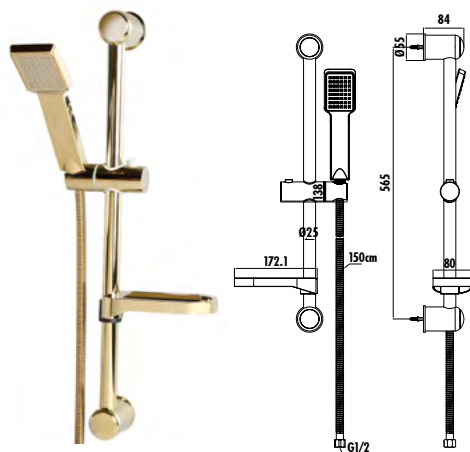

SH415 Sliding Shower Set 5F

- Surface mounted • Stainless shower arm body • 5 functions shower handle
- Couple closey united spiral for connection shower faucet • 150 cm hand shower flex hose
- Soap dispenser mounting on body • Adjustable shower hook

Qty of Box: 25 Weight: 1,13kg