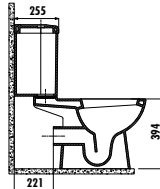

SD310-00CB00E-0000	Sedef P-Trap Pan Combined Bidet
SD310-11CB00E-0000	Sedef P-Trap Pan
SD440-00CB00E-0000	Sedef Corner Cistern
KC0703.01.0000E	Çınar Duroplast Soft Closing Seat&Cover - White

Qty of Pallet: Pan 15 • Cistern 55 • Qty of Box: Seat&Cover 10 Weight: Pan 22,05 kg • Cistern 11,87 kg • Seat&Cover 2,85 kg