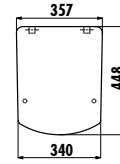

SORTI

KC2103.01.0000E	Sorti Duroplast Soft Closing Seat&Cover - White
KC2102.01.0000E	Sorti Duroplast Seat & Cover with Metal Hinge - White (Adaptable with TP326 - TH360 - SR310 Pans.)
KC2102.02.0000E	Sorti Duroplast Seat & Cover with Metal Hinge - White (Adaptable with SR320 pan.)

Qty of Box: Seat&Cover 10 Weight: Seat&Cover 2,55- 2,35kg

SH DUROPLAST

KC1803.01.0000E SH Duroplast Soft Closing Seat&Cover - White

Qty of Box: Seat&Cover 10 • Weight: Seat&Cover 2,75 kg

TEFEN

KC2203.01.0000E Tefen Duroplast Soft Closing Seat&Cover - White

KC2202.01.0000E Tefen Duroplast Seat&Cover with Metal Hinge - White

KC2201.01.0000E Tefen Duroplast Seat&Cover with Plastic Hinge - White

Qty of Box: Seat&Cover 10 • Weight: Seat&Cover 2,55-2,35-2,41 kg

TREND

KC2303.01.0000E Trend Duroplast Soft Closing Seat&Cover - White

KC2302.01.0000E Trend Duroplast Seat & Cover with Metal Hinge - White

Qty of Box: Seat&Cover 10 • Weight: Seat&Cover 3,35-2,94 kg