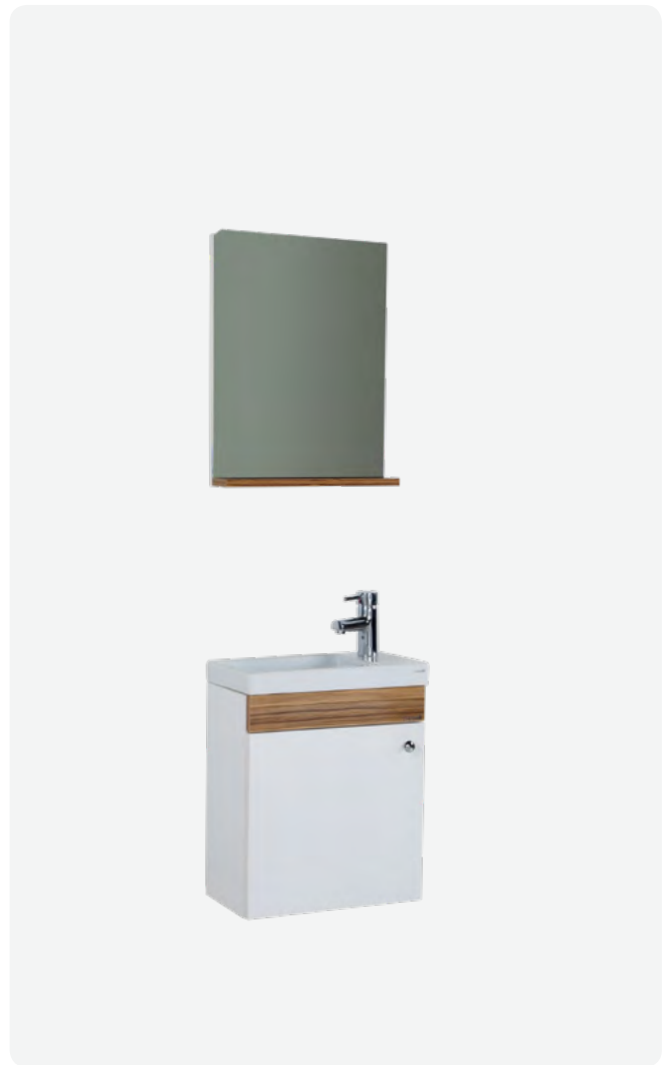

ELMAS

EM0045.01 • Elmas 45 cm Washbasin Module
(450x850x250 mm) (WxHxD)

EM1045.01 • Elmas Mirror&Shelf 45 cm
(440x562x82 mm) (WxHxD)

Adaptable Washbasin: TP025

Fresh 53 Set & High Cabinet

BODY& TOP MODULE | BRIGHT WHITE

MATERIAL | MDF LAM

SPECIFICATIONS |

Elmas 45 Set

SECONDARY COLOR | BRIGHT BELLY | BRIGHT BLACK

BRIGHT WHITE BODY&DOOR | BRIGHT WHITE

MATERIAL | MDF LAM

SPECIFICATIONS |