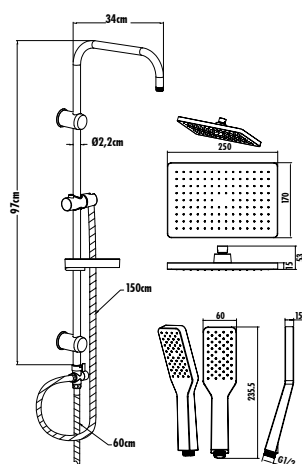

Sliding Shower Set

- Surface mounted • Stainless shower arm body • Single Function 170x250 Rectangular Shower head
- Single function shower handle • Couple closey united spiral for connection shower faucet
- 150 cm hand shower flex hose • 2 ways diverter
- Soap dispenser mounting on body • Adjustable shower hook

Chrome
Black

Qty of Box: 10 Weight: 3,14kg

It is suitable for Applique faucet and shower faucet. Shower faucet is not included.