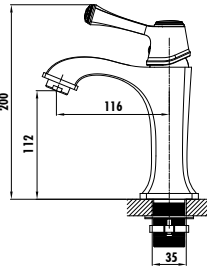

ELEGANT

EG1500-S

Elegant Basin Faucet - Black&Gold
• The length of the discharge end is 116 mm
• The height of the discharge end is 112 mm
• Long lasting ceramic cartridge 35 mm

Qty of Box: 16 Weight: 1,45kg