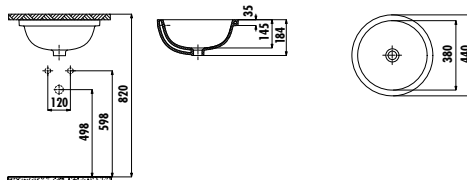

MA037-00CB00E-0000

Mare Under Counter Washbasin 38x38 cm

Qty of Pallet: Washbasin 40 • Weight: Washbasin 8,98 kg