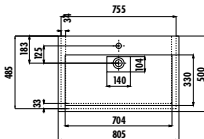

Epic Washbasin 80 cm - Matt Basalt

Qty of Pallet: Washbasin 20 • Weight: Washbasin 24,38 kg

EP080-00CB00E-0000

Epic Washbasin 80 cm

Qty of Pallet: Washbasin 20 • Weight: Washbasin 24,38 kg

EKSEN SERIES

EK100-00CB00E-0000