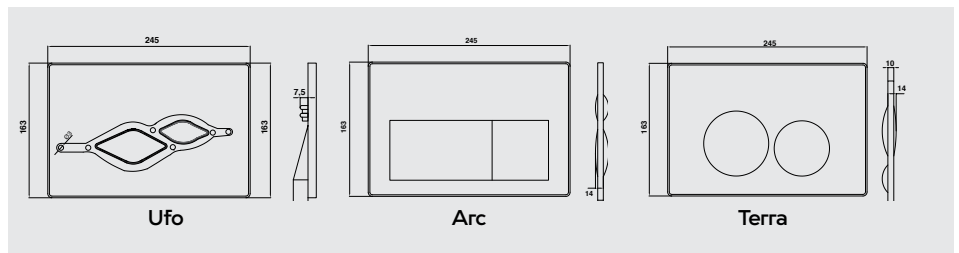

GP1007.00 Antique Look Control Panel

Qty of Box: 10 • Weight: 0,51 kg