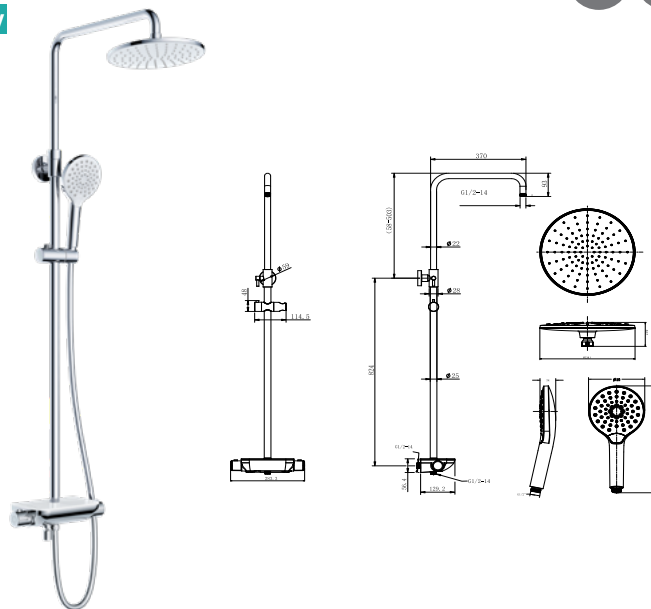

SH510 Rain Plus Sliding Shower Set (Thermostatic) - (Thermostatic heat adjustable cartridge)

SH520 Rain Sliding Shower Set
• Surface mounted • Stainless shower arm body • Single function 228x228 Oval shower head
• Shower handle with triple functions and push button • 150 cm hand shower flex hose
• Self mix faucet system • Soap holder • Concealed shower spout

Qty of Box: 10 Weight: SH510 3,05kg SH520 2,90kg

NEW