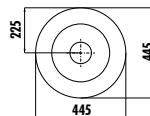

FOGLIA

SET0027.010	FG080-00CB00E-0000	Foglia Top Counter Washbasin with Faucet Hole 80 cm
	FG1401	Foglia Concealed Washbasin Faucet
	SF6088	Washbasin Siphon - Z Type
	SF066	Basin Waste G1 1/4"

Qty of Pallet: Washbasin Set* 8 • Qty of Box: 1 Set Set Weight: 23,04 kg

*All sets parts are packed together.

SET0027.011	FG180-00CB00E-0000	Foglia Top Counter Bowl Washbasin 80cm
	SF6088	Washbasin Siphon - Z Type
	SF066	Basin Waste G1 1/4"

Qty of Pallet: Washbasin Set* 20 • Qty of Box: 1 Set Set Weight: 15,05 kg

*All sets parts are packed together.

SET0027.012	FG045-00CB00E-0000	Foglia Top Counter Washbasin with Faucet Hole 45 cm
	FG1401	Foglia Concealed Washbasin Faucet
	SF6088	Washbasin Siphon - Z Type
	SF066	Basin Waste G1 1/4"

Qty of Pallet: Washbasin Set* 24 • Qty of Box: 1 Set Set Weight: 16,70 kg

*All sets parts are packed together.

SET0027.013	FG145-00CB00E-0000	Foglia Top Counter Bowl Washbasin 45cm
	SF6088	Washbasin Siphon - Z Type
	SF066	Basin Waste G1 1/4"

Qty of Pallet: Washbasin Set* 40 • Qty of Box: 1 Set Set Weight: 8,89 kg

*All sets parts are packed together.