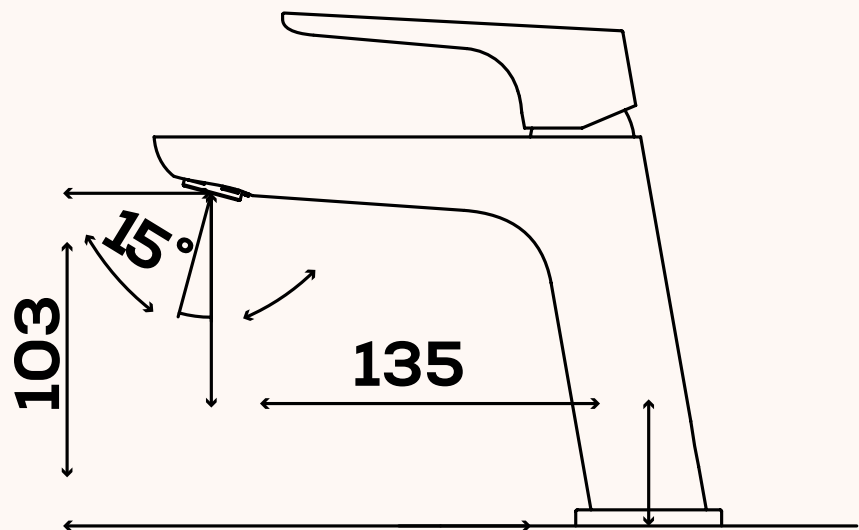

Life-enhancing curve

Due to its curved structure, the tip is positioned level with the water outlet. This helps maximize efficiency from washbasins and flowing water during use.