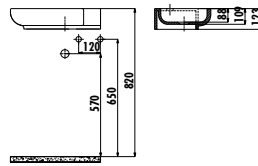

TP027-00CB00E-0000

Elmas Washbasin 53 cm

Qty of Pallet: Washbasin 60 • Weight: Washbasin 11,65 kg