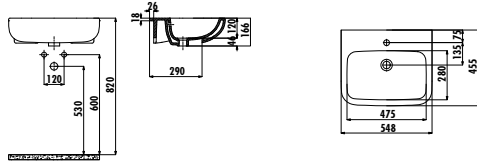

NS055-00CB00E-0000

Ness Semi-Recessed Washbasin 55 cm

Qty of Pallet: 30 • Weight: Washbasin 15 kg