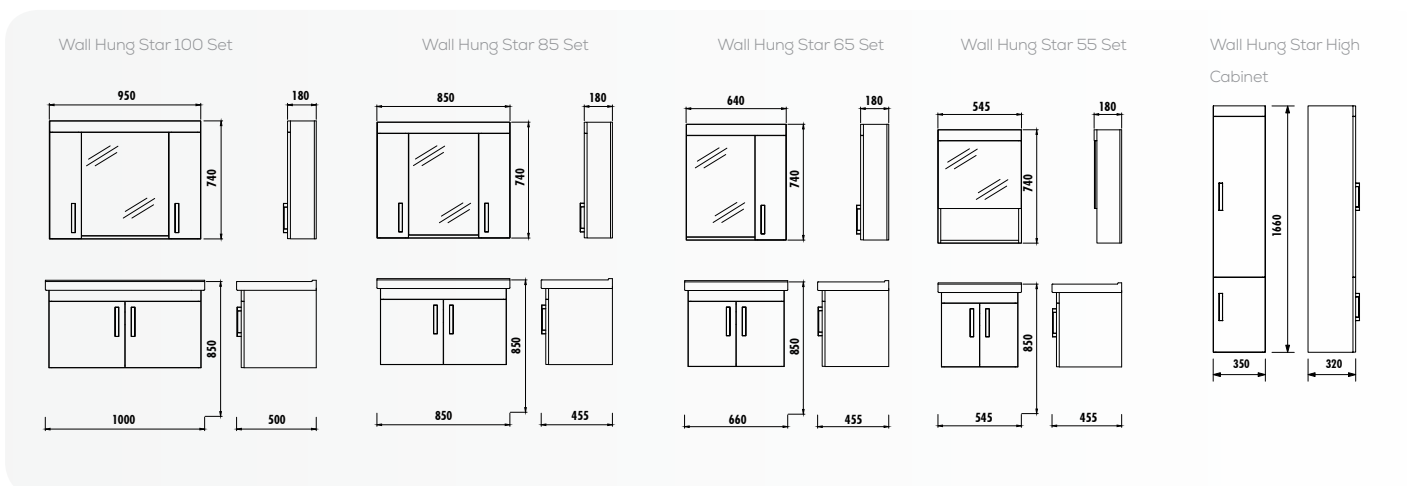

WALL HUNG STAR

100
cm

85
cm

65
cm

55
cm

	WASHBASIN UNIT	TOP MODULE	HIGH CABINET
100 cm	AS0100.01	SA1100.01	AS2160.03 AS2160.00 High Cabinet with Laundry Basket
85 cm	AS0085.01	SA1085.01	
65 cm	AS0065.01	SA1065.01	
55 cm	AS0055.01	SA1055.01	
DIMENSIONS (wxhxd) mm	1000x850x500 850x850x455 660x850x455 545x850x455	950x740x180 850x740x180 640x740x180 545x740x180	350x1660x320

SECONDARY COLOR

- BRIGHT DAMSON
- BRIGHT BLACK
- AFRO-MOSIA
- BRIGHT RED
- BRIGHT WHITE

BODY & DOOR

- BRIGHT WHITE

MIRROR LED COLOR

- DAYLIGHT

MATERIAL

- MDF LAM

SPECIFICATIONS

- LED

Adaptable Washbasin: TF200 - TF185 - TF165 - TF155