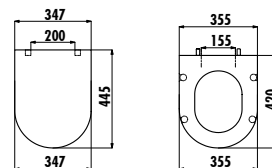

DUROPLAST SEAT&COVERS

AMASRA ULTIMA

KC0103.03.0000E	Amasra Ultima Duroplast Soft Closing Seat&Cover - White
KC0102.03.0000E	Amasra Ultima Duroplast Seat&Cover with Metal Hinge - White
KC0101.01.0000E	Amasra Duroplast Seat&Cover with Plastic Hinge - White

Qty of Box: Seat&Cover 10 Weight: Seat&Cover 2,05 kg

ANTIK SERIES

KC0303.01.0000E

Antik Duroplast Soft Closing Seat&Cover - White

Qty of Box: Seat&Cover 10 Weight: Seat&Cover 3,21 kg

KC0303.01.0400E

Antik Duroplast Soft Closing Seat&Cover - Matt Anthracite

Weight: Seat&Cover 3,02 kg

KC0303.01.0600E

Antik Duroplast Soft Closing Seat&Cover - Matt Basalt

Weight: Seat&Cover 3,02 kg

KC0303.01.0800E

Antik Duroplast Soft Closing Seat&Cover - Matt Cappuccino

Weight: Seat&Cover 3,02 kg

KC0303.01.1400E

Antik Duroplast Soft Closing Seat&Cover - Matt Black

Weight: Seat&Cover 3,02 kg

Decorated and colored products, are produced by the time given after order.