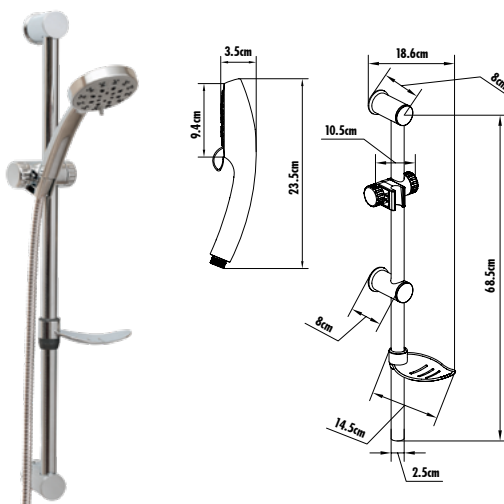

SHOWER SETS

SH483 Sliding Shower Set

SH493S Sliding Shower Set Matt Black

- Surface mounted • Stainless shower arm body • 3 functions shower handle set with button
- 150 cm Couple closey united spiral for connection shower faucet
- Soap dispenser mounting on body • Adjustable shower hook

Qty of Box: 25 Weight: 1,25kg

It is suitable for Applique faucet and shower faucet. Shower faucet is not included.

NEW

SH411G Sliding Shower Set 1F Gold

- Surface mounted • Stainless shower arm body • Single Function shower handle
- Couple closey united spiral for connection shower faucet • 150 cm hand shower flex hose
- Soap dispenser mounting on body • Adjustable shower hook

Qty of Box: 10 Weight: 0,55kg

It is suitable for Applique faucet and shower faucet. Shower faucet is not included.

SH415 Sliding Shower Set 5F

- Surface mounted • Stainless shower arm body • 5 functions shower handle
- Couple closey united spiral for connection shower faucet • 150 cm hand shower flex hose
- Soap dispenser mounting on body • Adjustable shower hook

Qty of Box: 25 Weight: 1,13kg