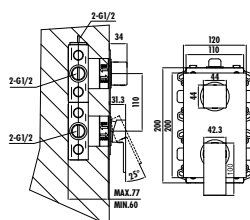

DSU3002

Concealed Shower Faucet
- 3 ways (Surface mounted)

Qty of Box: 20 Weight: 0,81kg

It is just given together surface mounted parts.