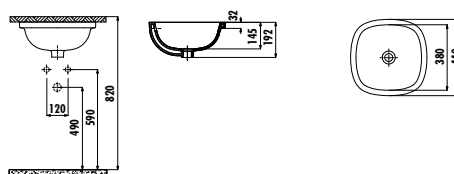

SO037-00CB00E-0000

Solo Under Counter Washbasin 38x38 cm

Qty of Pallet: Washbasin 40 • Weight: Washbasin 9,82 kg