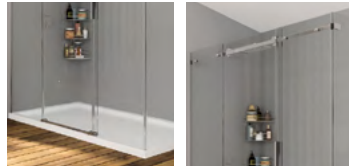

PONT 120 YP

General Features

- **Tempered Glass Thickness** : 6 mm / 8 mm
- **Glass Colors** : Transparent - Smoked
- **Sandblasting Glass Patterns** : Ocean - Mystic - Line - Floor
- **Color Profile** : Shiny Silver, Gold, Mocha, Black
- **Shower Cabin Height** : 200 cm

OVER SHOWER TRAY / FRONTAGE

Product Code	Measure (cm)	Door Entry Distance /cm)
DK.PO00.0010	161 - 170	48
DK.PO00.0011	171 - 180	53
DK.PO00.0012	181 - 190	58
DK.PO00.0013	191 - 200	63

+ SIDE PANEL / +2 PANEL / SHINY SILVER

Code	Measure (cm)
DK.PO00.0006	61 - 70
DK.PO00.0007	71 - 80
DK.PO00.0008	81 - 90
DK.PO00.0009	91 - 100