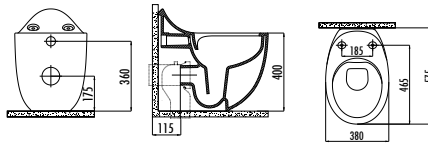

SET0027.015	FG350-00CB00E-0000	Foglia Rim-Off Back to Wall Pan Combined Bidet
	FG350-11CB00E-0000	Foglia Rim-Off Back to Wall Pan
	KC2703.01.0000E	Foglia Duroplast Soft Closing Seat&Cover - White

Qty of Pallet: Pan Set* 25 • Qty of Box: 1 Set • Set Weight: 32,84 kg