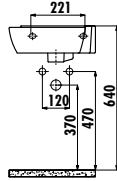

SPECIAL SOLUTIONS - KID

CK035-00CB00E-0000

Kid Washbasin 38 cm

Qty of Pallet: 75 • Weight: Washbasin 8,52 kg