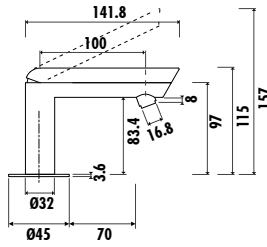

SMOOTH

SM1500

Smooth Basin Faucet

- The length of the discharge end is 100 mm
- The height of the discharge end is 83 mm
- Long lasting ceramic cartridge

Qty of Box: 4 Weight: 1,77kg