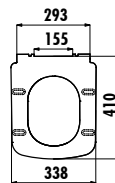

SOLO

KC2003.02.0000E

Solo Duroplast Soft Closing Seat&Cover - White

Qty of Box: Seat&Cover 10 • Weight: Seat&Cover 2,8 kg