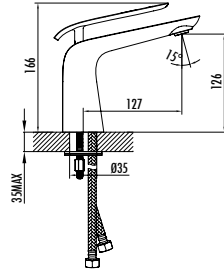

BLOOM

BL1511-B

1. Bloom Basin Faucet White
2. The length of the discharge end is 127 mm
   - The height of the discharge end is 126 mm
   - Long lasting Bloom basin cartridge

Qty of Box: 8 Weight: 1,97kg