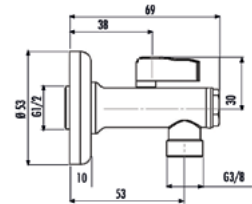

FA002

Angle Valve with Filter 1/2" - 3/8" (Kumlu)

Qty of Box: 100 Weight: 0,17kg