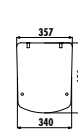

LARA

KC1603.01.0000E

Lara Duroplast Soft Closing Seat&Cover - White

KC1602.01.0000E

Lara Duroplast Seat&Cover with Metal Hinge

KC1603.01.1400E

Lara Duroplast Soft Closing Seat&Cover - Matt Black

Qty of Box: Seat&Cover 10 • Weight: Seat&Cover 2,325 kg

Qty of Box: Seat&Cover 10 • Weight: Seat&Cover 2,325 kg