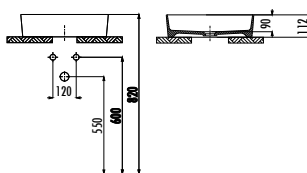

Qty of Pallet: 40 • Weight: Washbasin 6,74 kg

reddot winner 2021

NEW

LP140-00CB00E-0000

Loop Round Bowl Washbasin Ø40 cm

Qty of Pallet: 30 • Weight: Washbasin 5,56 kg

reddot winner 2021

NEW