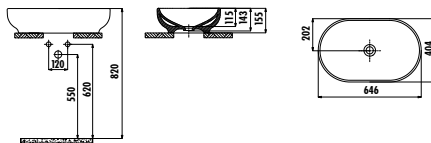

MN165-00CB00E-0000

Mina Top Counter Bowl Washbasin 65 cm

Qty of Pallet: Washbasin 24 • Weight: Washbasin 15,36 kg