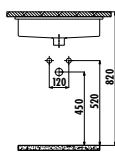

TOP COUNTER & UNDER COUNTER WASHBASINS

TP730-00CB00E-0000

Under Counter Washbasin 30*50 cm

Qty of Pallet: Washbasin 50 • Weight: Washbasin 11,54 kg