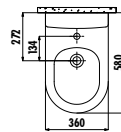

VT500-00CB00E-0000	Vitroya Back to Wall Bidet

Qty of Pallet: Bidet 25 • Weight: Bidet 24,38 kg