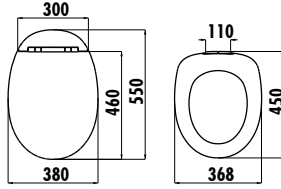

DUROPLAST SEAT&COVERS

FOGLIA

KC2703.01.0000E Foglia Duroplast Soft Closing Seat&Cover - White

Qty of Box: Seat&Cover 5 • Weight: Seat&Cover 3,200 kg