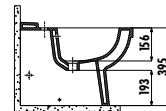

VT500-00CB00E-0000	Vitroya Back to Wall Bidet

Qty of Pallet: Bidet 25 • Weight: Bidet 24,38 kg