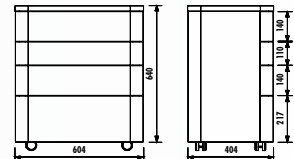

Foglia Mobile Low Unit