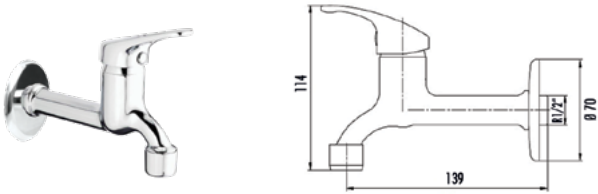

VALVES

T210L

Mix Long Angle Valve
1/2" (Chrome)

Qty of Box: 25 Weight: 0.41kg