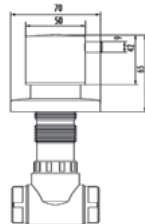

AC25L

Stop Valve 3/4" - 3/4"
PPRC

Qty of Box: 36 Weight: 0,46kg

It is compatible 25" installation tube.