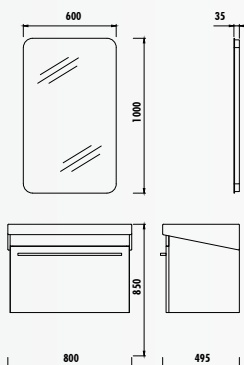

DIMENSIONS  
(wxhxd) mm

750x500x475

600x1000x35

350x1300x320

Adaptable Washbasin: EP080

Epic 80 Set

Epic High Cabinet

- BODY | BRIGHT WHITE
- DOOR | BRIGHT WHITE | BRIGHT BELLY
- MIRROR LED COLOR | DAYLIGHT
- MATERIAL | MDF LAM
- SPECIFICATIONS |