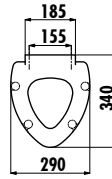

Kid

KC0802.01.0000E Kid Duroplast Seat & Cover with Metal Hinge - White

KC0801.01.0000E Kid Duroplast Seat&Cover with Plastic Hinge - White

Qty of Box: Seat&Cover 10 • Weight: Seat&Cover 1,55 kg