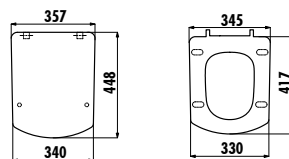

## HİSAR

KC1503.02.0000E Hisar Duroplast Soft Closing Seat&Cover - White

KC1502.01.0000E Hisar Duroplast Seat&Cover with Metal Hinge - White

Qty of Box: Seat&Cover 10 • Weight: Seat&Cover 2,65-2,45 kg

Decorated and colored products, are produced by the time given after order.