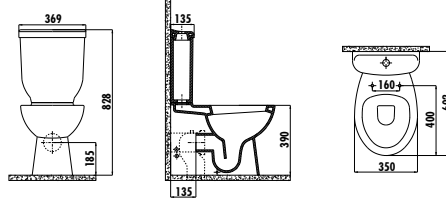

SD318-00CB00E-0000	Sedef Back to Wall Pan 60 cm Combined Bidet
SD318-11CB00E-0000	Sedef Back to Wall Pan 60 cm
SD420-00CB00E-0000	Sedef Cistern
KC1303.01.0000E	Gökçebeş Duroplast Soft Closing Seat&Cover - White

Qty of Pallet: Pan 15 • Cistern 85 • Qty of Box: Seat&Cover 10 Weight: Pan 24,43 kg • Cistern 11,94 kg Seat&Cover 2,25 kg