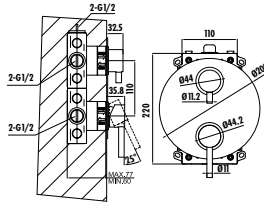

CONCEALED SHOWER SYSTEMS

DSU3001

Concealed Shower Faucet
3 way (Surface mounted)

Qty of Box: 20 Weight: 0,80kg
It is just given together surface mounted parts.