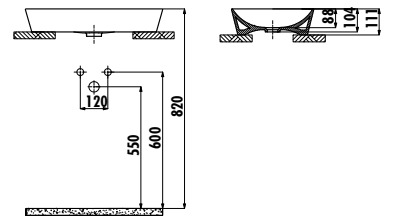

UL060-00MB00E-0000

Ultra Rectangular Bowl Washbasin
60 cm - Matt Pearl White