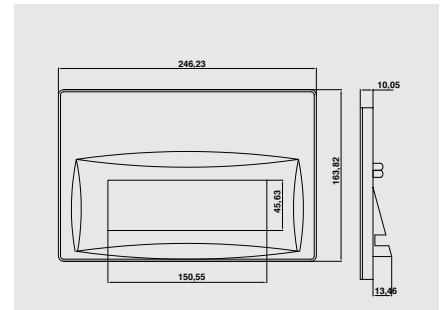

GP3006.00 Gold Painted Control Panel

Qty of Box: 10 • Weight: 0,51 kg

GP3007.00 Antique Look Control Panel

Qty of Box: 10 • Weight: 0,51 kg