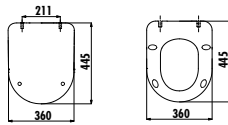

KC0903.03.0000E

Duck Thermoplast Soft Closing Seat&Cover

Qty of Box: Seat&Cover 10 • Weight: Seat&Cover 1,634 kg