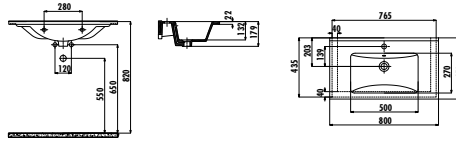

SU080-00CB00E-0000

Su Washbasin 80 cm

Qty of Pallet: Washbasin 24 • Weight: Washbasin 17,18 kg