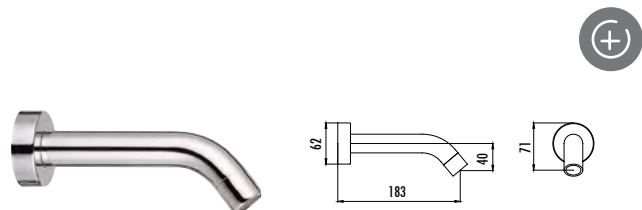

A02 Shower Spout
• The length of discharge end is 183 mm
• G1/2" connected)

Qty of Box: 50 Weight: 0,31kg