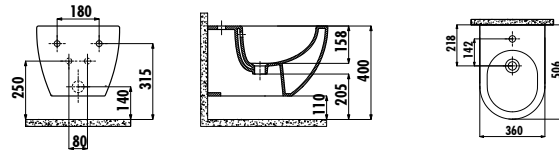

FE510-00CM00E-0000

Free Wall Hung Bidet  
Matt Cappucino

FE510-00MB00E-0000

Free Wall Hung Bidet  
Matt White

Qty of Pallet: Bidet 24 • Weight: Bidet 20,15 kg

FE500-00CB00E-0000

Free Back to Wall Bidet

Qty of Pallet: Bidet 25 • Weight: Bidet 28,15 kg