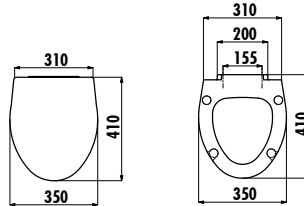

GÖKÇEBEY

KC1303.01.0000E Gökçebey Duroplast Soft Closing Seat&Cover - White

KC1302.01.0000E Gökçebey Duroplast Seat&Cover with Metal Hinge - White

KC1301.01.0000E Gökçebey Duroplast Seat&Cover with Plastic Hinge - White

Qty of Box: Seat&Cover 10 • Weight: Seat&Cover 2,25-2,05 kg