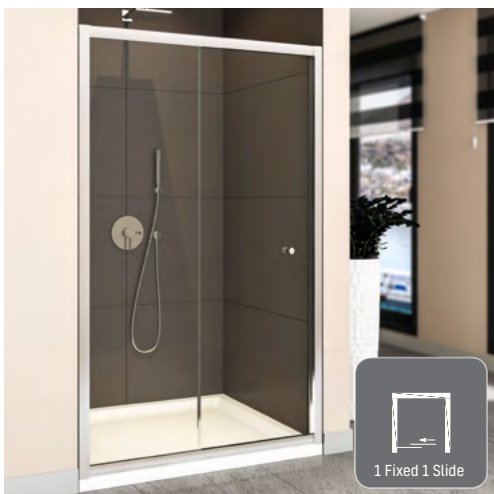

DANTE 110

General Features

Tempered Glass Thickness : 5 mm / 6 mm
Glass Colors : Transparent - Smoked
Sandblasting Glass Patterns: Line - Floor - Mystic - Ocean
Color Profile : Shiny Silver, Matt Silver
Shower Cabin Height : 190 cm

OVER SHOWER TRAY / FRONTAGE

Product Code	Size (cm)	Door Entry Distance /cm)
DK.DA00.0001	101 - 110	45
DK.DA00.0002	111 - 120	50
DK.DA00.0003	121 - 130	55
DK.DA00.0004	131 - 140	60
DK.DA00.0005	141 - 150	65
DK.DA00.0006	151 - 160	70
DK.DA00.0007	161 - 170	70