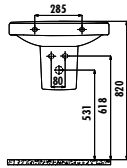

LR060-00CB00E-0000	Lara Washbasin 60 cm
LR260-00CB00E-0000	Lara Half Pedestal

Qty of Pallet: Washbasin 30 • Half Pedestal 60 Weight: Washbasin 18,44 kg • Half Pedestal 7,82 kg