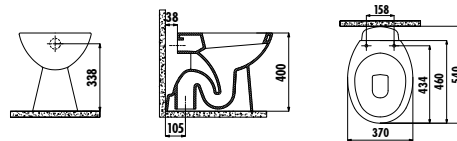

TP340-00CB00E-0000	Open Rim S-Trap Pan Combined Bidet
TP340-11CB00E-0000	Open Rim S-Trap Pan
KC0702.01.0000E	Çınar Duroplast Seat & Cover with Metal Hinge - White

Qty of Pallet: Pan 21 • Qty of Box: Seat&Cover 10 Weight: Pan 17,84 kg • Seat&Cover 2,85 kg