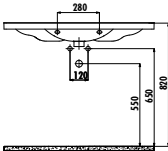

EKSEN SERIES

EK100-00CB00E-0000

Eksen Washbasin 100 cm

Qty of Pallet: Washbasin 24 • Weight: Washbasin 23,10 kg