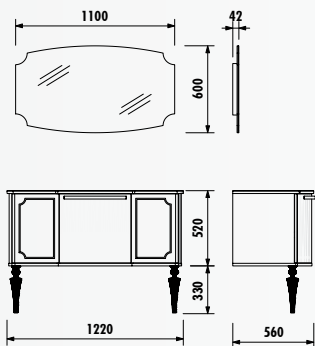

WASHBASIN UNIT

LED MIRROR

HIGH CABINET

GZ0120.00

GZ4001.00

GZ2130.00

DIMENSIONS (wxd) mm
1220x850x560

1100x600x420

450x1000x410

Adaptable Washbasin: TP216 Under Counter Washbasin+ Granite

Giza 120 Set

Giza High Cabinet