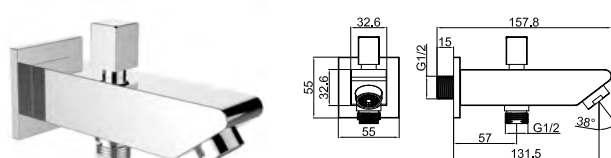

A09 Concealed Shower Spout with Diverter
• The length of discharge end is 132 mm
• G1/2" connected
• Diverter system

Qty of Box: 25 Weight: 0,68kg