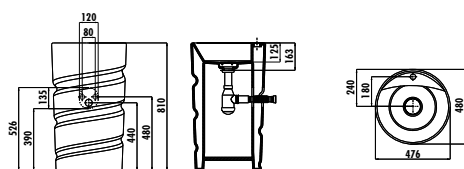

CL084-00CB00E-0000

Spiral Monoblock Washbasin - with Faucet Hole

Qty of Box: Washbasin 1 • Weight: Washbasin 36,68 kg