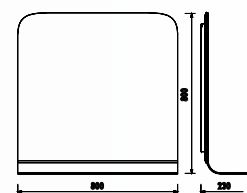

Foglia Washbasin Counter

Foglia Wall Unit with 2 Shelves

Foglia Mobile Low Unit

Foglia Curve Mirror

! Foglia products are produced according to the post-order deadline.

FL1045.04 • Foglia Full-Length Mirror Wall Unit  
(450x1600x34 mm) (WxHxD)