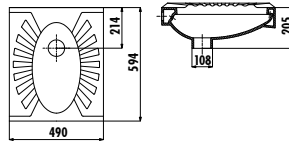

TP590-00CB00E-0000

Omega Closed Rim 50x60 cm Squatting Pan

Qty of Pallet: Squatting Pan 28 • Weight: Squatting Pan 18,45 kg