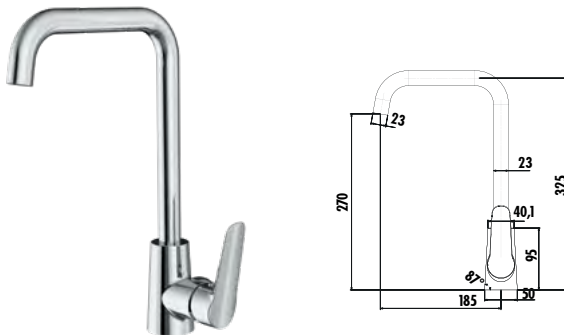

BV8500

Bevel Kitchen Faucet

- The length of the discharge end is 185 mm
- The height of the discharge end is 270 mm
- Swing pipe
- Long Lasting 35mm Ceramic Cartridge

Qty of Box: 12 Weight: 3,07kg