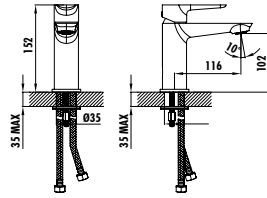

NERO

NR1500

Nero Basin Faucet

- The length of the discharge end is 116 mm
- The height of the discharge end is 102 mm
- Long lasting 35mm ceramic cartridge (Raised with feet)

Qty of Box: 8 Weight: 1,52kg