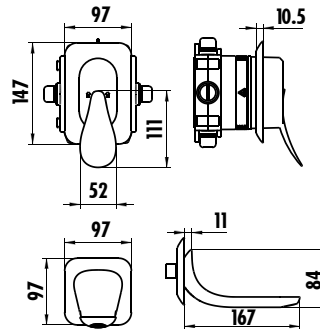

FG4501

Foglia Concealed Bath Shower Faucet
• The length of the discharge end is 167 mm
• Long Lasting 35mm Ceramic Cartridge

Qty of Box: 6 Weight: 3,610kg