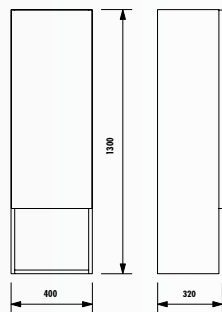

BODY

ANTHRA-CITE

DOOR

ARKADIA

MIRROR LED
COLOR

DAYLIGHT

MATERIAL

MDF LAM

SPECIFICATIONS