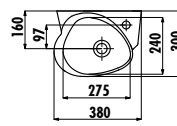

SPECIAL SOLUTIONS - KID

CK035-00CB00E-0000

Kid Washbasin 38 cm

Qty of Pallet: 75 • Weight: Washbasin 8,52 kg