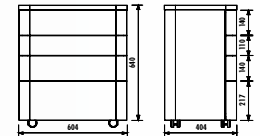

Foglia Wall Unit

Foglia Mobile Low Unit

Foglia Mobile Low Unit

Foglia Curve Mirror

! Foglia products are produced according to the post-order deadline.

FL0110.00 • Foglia Washbasin Counter 110 cm (1100x300x400 mm)(WxHxD)