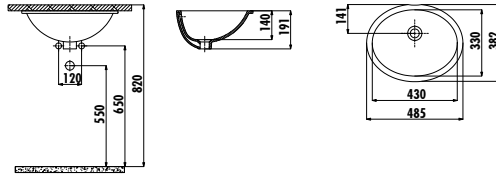

TP211-00CB00E-0000

Under Counter Washbasin 33*43 cm

Qty of Pallet: Washbasin 60 • Weight: Washbasin 7,49 kg