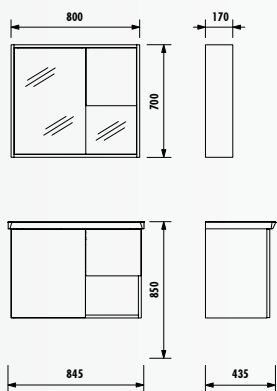

Vero 85 Set

Vero High Cabinet