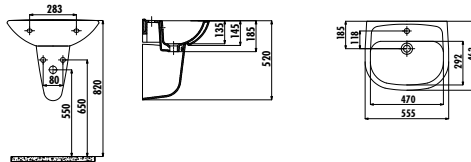

PA055-00CB00E-0000	Pitta Washbasin 55 cm
SD260-00CB00E-0000	Sedef Half Pedestal

Qty of Pallet: Washbasin + Pedestal 15 • Qty of Box: 1 Set (Please look at logistic table) Weight: Washbasin 15,16 kg • Half Pedestal 7,71 kg