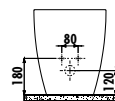

FE500-00CB00E-0000

Free Back to Wall Bidet

Qty of Pallet: Bidet 25 • Weight: Bidet 28,15 kg