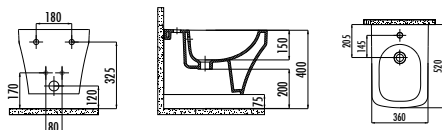

SO510-00CB00E-0000

Solo Wall Hung Bidet

Qty of Pallet: Bidet 24 • Weight: Bidet 22,92 kg