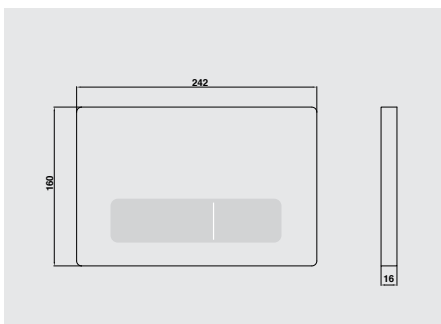

DESIGN CONTROL PANELS

GP4001.00 White Control Panel (Solid Glass & Metal)

Qty of Box: 10 • Weight: 1.61 kg

GP4002.00 Black Control Panel (Solid Glass & Metal)

Qty of Box: 10 • Weight: 1.61 kg

GP4003.00 Red Control Panel (Solid Glass & Metal)

Qty of Box: 10 • Weight: 1.61 kg

GP4004.00 Stainless Control Panel (Solid Glass & Metal)

Qty of Box: 10 • Weight: 1.61 kg

GP4005.00 Blue Control Panel (Solid Glass & Metal)

Qty of Box: 10 • Weight: 1.61 kg

GP4008.00 Gold Colored Control Panel (Solid Glass & Metal)

Qty of Box: 10 • Weight: 1.61 kg

GP4009.34 Stainless Control Panel (Gold Pattern)

Qty of Box: 10 • Weight: 1.61 kg

GP4009.35 Stainless Control Panel (Chrome Fish Pattern)

Qty of Box: 10 • Weight: 1.61 kg

GP4009.36 Stainless Control Panel (Chrome Waterway Pattern)

Qty of Box: 10 • Weight: 1.61 kg