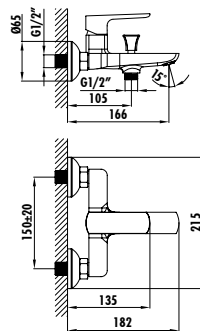

SP2500

Slope Bath Shower Faucet

- The length of the discharge end is 166 mm
- Long Lasting 25mm Ceramic Cartridge • Locking diverter

Qty of Box: 6 Weight: 1.81kg