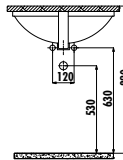

TP205-00CB00E-0000

Under Counter Washbasin 40*52 cm

Qty of Pallet: Washbasin 40 • Weight: Washbasin 10,80 kg