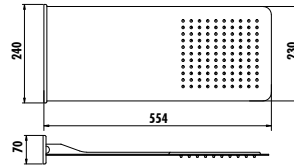

SHOWER HEADS

SH5010

Concealed Stainless Shower Head
• Square • Anti-limescale easy effaceable silicon points
• 550x230mm

Qty of Box: 5 Weight: 3,38kg