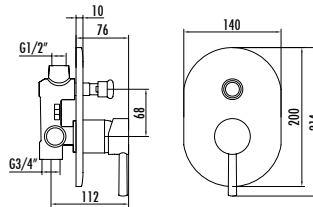

DFC2398

Concealed Shower Faucet - 2 ways
• Long lasting 40 mm Ceramic cartridge

Qty of Box: 12 Weight: 1,81kg
Flush mounted & Surface mounted parts are given together.