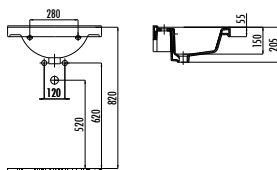

Sera Washbasin 55 cm

Qty of Pallet: Washbasin 40 • Weight: Washbasin 15,17 kg

ET205-00CB00E-0000

Etol Washbasin 105 cm

Qty of Pallet: Washbasin 24 • Weight: Washbasin 23,5 kg

ET185-00CB00E-0000

Etol Washbasin 85 cm