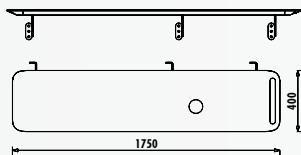

Foglia Washbasin Counter