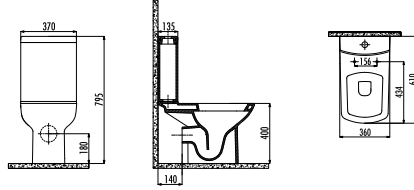

LARA

LR310-00CB00E-0000	Lara P-Trap Pan Combined Bidet
LR310-11CB00E-0000	Lara P-Trap Pan
LR410-00CB00E-0000	Lara Cistern
KC1603.01.0000E	Lara Duroplast Soft Closing Seat&Cover - White

Qty of Pallet: Pan 25 • Cistern 85 • Seat&Cover 10 Weight: Pan 23,63 kg • Cistern 12,35 kg • Seat&Cover 2,32 kg

LR360-00CB00E-0000	Lara Back to Wall Pan Combined Bidet
LR360-11CB00E-0000	Lara Back to Wall Pan
LR410-00CB00E-0000	Lara Cistern
KC1603.01.0000E	Lara Duroplast Soft Closing Seat&Cover - White

Qty of Pallet: Pan 15 • Cistern 85 • Seat&Cover 10 Weight: Pan 28,89 kg • Cistern 12,35 kg • Seat&Cover 2,32 kg