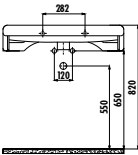

Epic Washbasin 80 cm - Matt Basalt

Qty of Pallet: Washbasin 20 • Weight: Washbasin 24,38 kg

EP080-00CB00E-0000

Epic Washbasin 80 cm

Qty of Pallet: Washbasin 20 • Weight: Washbasin 24,38 kg

EKSEN SERIES

EK100-00CB00E-0000