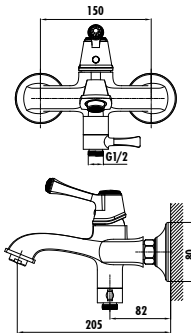

EG2500-S

Elegant Bath Shower Faucet - Black&Gold
• The length of the discharge end is 205 mm
• Long lasting ceramic cartridge 35 mm
• Locking special underdiverter
• Gold single function hand shower

Qty of Box: 6 Weight: 2,21kg