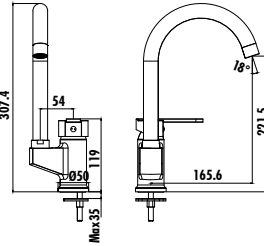

VEGA

VG1509

Vega Basin Faucet

- The length of the discharge end is 165,6 mm
- The height of the discharge end is 221,5 mm
- Long lasting 35mm ceramic cartridge (Raised with feet)
- Swing pipe

Qty of Box: 8 Weight: 1,31kg