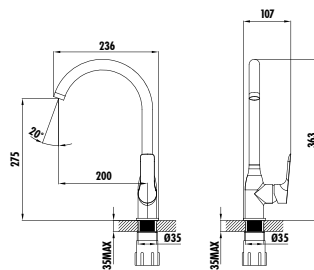

NR8500

Nero Kitchen Faucet

- The length of the discharge end is 236 mm
- The height of the discharge end is 275 mm
- Long lasting 35mm ceramic cartridge
- Swing pipe

Qty of Box: 8 Weight: 1,87kg