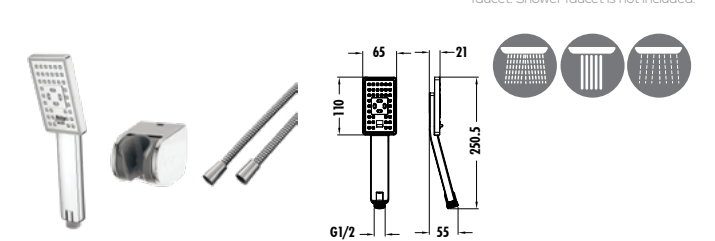

Qty of Box: 20 Weight: 0,55kg

SH116 Shower Handle Set 5F

- Surface mounted
- 5 functions shower handle
- Couple closey united spiral for connection shower faucet
- 150 cm hand shower flex hose
- Regulable Bracket