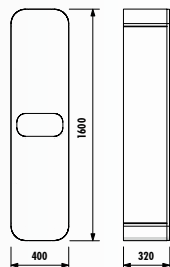

PN1120.01.BB • Pion LED Mirror 120cm (1180x580x140 mm) (WxHxD)

PN2160.02.BDM • Pion High Cabinet 40\*160 cm (400x1600x320 mm) (WxHxD)

Adaptable Washbasin: DP120

Pion 120 Set

Pion High Cabinet

WASHBASIN UNIT & MIRROR LED HIGH CABINET DOOR