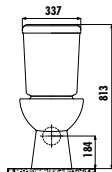

SD310-00CB00E-0000	Sedef P-Trap Pan Combined Bidet
SD310-11CB00E-0000	Sedef P-Trap Pan
SD440-00CB00E-0000	Sedef Corner Cistern
KC0703.01.0000E	Çınar Duroplast Soft Closing Seat&Cover - White

Qty of Pallet: Pan 15 • Cistern 55 • Qty of Box: Seat&Cover 10 Weight: Pan 22,05 kg • Cistern 11,87 kg • Seat&Cover 2,85 kg