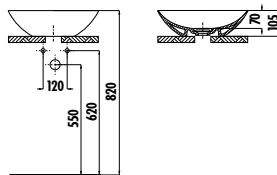

FOGLIA

SET0027.010	FG080-00CB00E-0000	Foglia Top Counter Washbasin with Faucet Hole 80 cm
	FG1401	Foglia Concealed Washbasin Faucet
	SF6088	Washbasin Siphon - Z Type
	SF066	Basin Waste G1 1/4"

Qty of Pallet: Washbasin Set* 8 • Qty of Box: 1 Set Set Weight: 23,04 kg

*All sets parts are packed together.

SET0027.011	FG180-00CB00E-0000	Foglia Top Counter Bowl Washbasin 80cm
	SF6088	Washbasin Siphon - Z Type
	SF066	Basin Waste G1 1/4"

Qty of Pallet: Washbasin Set* 20 • Qty of Box: 1 Set Set Weight: 15,05 kg

*All sets parts are packed together.

SET0027.012	FG045-00CB00E-0000	Foglia Top Counter Washbasin with Faucet Hole 45 cm
	FG1401	Foglia Concealed Washbasin Faucet
	SF6088	Washbasin Siphon - Z Type
	SF066	Basin Waste G1 1/4"

Qty of Pallet: Washbasin Set* 24 • Qty of Box: 1 Set Set Weight: 16,70 kg

*All sets parts are packed together.

SET0027.013	FG145-00CB00E-0000	Foglia Top Counter Bowl Washbasin 45cm
	SF6088	Washbasin Siphon - Z Type
	SF066	Basin Waste G1 1/4"

Qty of Pallet: Washbasin Set* 40 • Qty of Box: 1 Set Set Weight: 8,89 kg

*All sets parts are packed together.