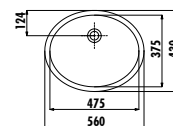

TP214-00CB00E-0000

Under Counter Washbasin 37*47 cm

Qty of Pallet: Washbasin 40 • Weight: Washbasin 7,94 kg