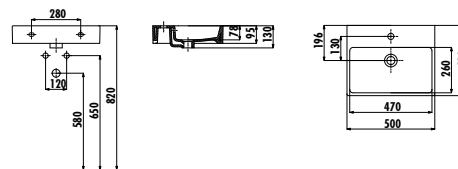

NX242-00CB00E-DW00

Next Top Counter Square Washbasin 40*50cm Damask White

Qty of Pallet: Washbasin 72 Weight: Washbasin 12,62 kg