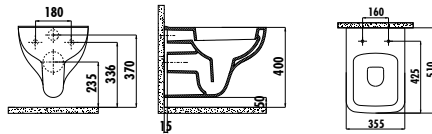

BN320-00CB00E-0000	Bene Wall Hung Pan Combined Bidet
BN320-11CB00E-0000	Bene Wall Hung Pan
KC0503.01.0000E	Bene Duroplast Soft Closing Seat&Cover - White

Qty of Pallet: Pan 24 • Qty of Box: Seat&Cover 10 Weight: Pan 22,38 kg • Seat&Cover 2,35 kg