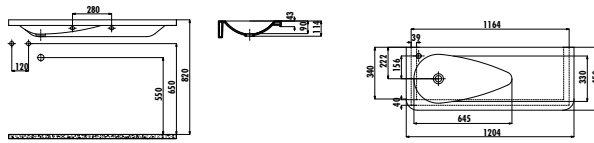

Damla Washbasin 120 cm

Qty of Pallet: Washbasin 20 • Weight: Washbasin 25,66 kg

IPEK SERIES

IP080-00CB00E-0000

Ipek Washbasin 80 cm

Qty of Pallet: Washbasin 24 • Weight: Washbasin 21,52 kg

IP070-00CB00E-0000