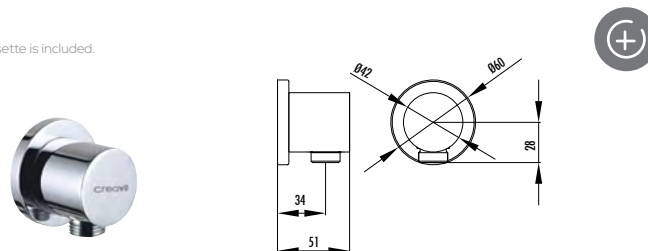

Qty of Box: 50 Weight: 0,93kg

Rosette is included.