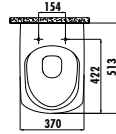

ELEGANT

EG321-00CB00E-0000	Elegant Rim-Off Wall Hung Pan Combined Bidet
EG321-11CB00E-0000	Elegant Rim-Off Wall Hung Pan
KC1103.01.0000E	Elegant Duroplast Soft Closing Seat&Cover - White

Qty of Pallet: Pan 24 • Qty of Box: Seat&Cover 10 Weight: Pan 28,16 kg • Seat&Cover 2,44 kg