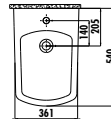

LR500-00CB00E-0000	Lara Back to Wall Bidet

Qty of Pallet: Bidet 24 • Weight: Bidet 28,15 kg