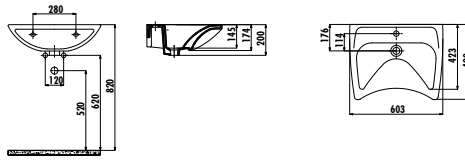

SPECIAL SOLUTIONS - HANDICAP BATHROOM

BD060-00CB00E-0000

Washbasin 60 cm

Qty of Pallet: Washbasin 30 • Weight: Washbasin 19,10 kg