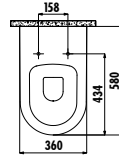

VT350-00CB00E-0000	Vitroya Back to Wall Pan Combined Bidet
VT350-11CB00E-0000	Vitroya Back to Wall Pan
KC0103.03.0000E	Amasra Ultima Duroplast Soft Closing Seat&Cover - White

Qty of Pallet: Pan 25 • Qty of Box: Seat&Cover 10 Weight: Pan 26 kg • Seat&Cover 2,35 kg