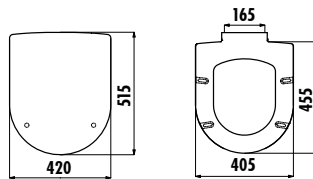

GRANDE

KC1403.01.0000E Grande Duroplast Soft Closing Seat&Cover - White

Qty of Box: Seat&Cover 10 • Weight: Seat&Cover 3,85 kg