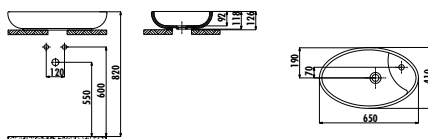

**MN165-00CB00E-0000**

Mina Top Counter Bowl Washbasin 65 cm

Qty of Pallet: Washbasin 24 • Weight: Washbasin 15,36 kg

**MN065-00CB00E-0000**

Mina Top Counter Bowl Washbasin 65 cm

Qty of Pallet: Washbasin 56 • Weight: Washbasin 11,61 kg