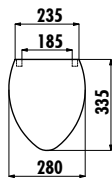

KC0802.01.1000E Kid Duroplast Seat & Cover with Metal Hinge - White&Decorated

KC0801.01.1000E Kid Duroplast Seat&Cover with Plastic Hinge - White&Decorated

Qty of Box: Seat&Cover 10 • Weight: Seat&Cover 1,55 kg