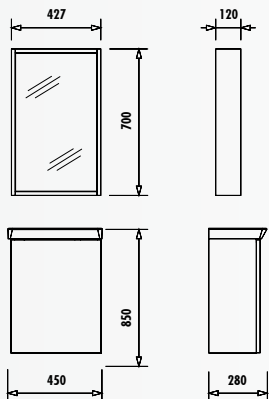

Anthracite & Light Walnut

Anthracite & Kansas

WASHBASIN UNIT

LED MIRROR

HIGH CABINET

MI0045.00

MI1045.00

MI2140.00

DIMENSIONS
(w x h x d) mm

450x850x280

427x700x120

350x1400x250

Adaptable Washbasin: MY045

Mio 45 Set