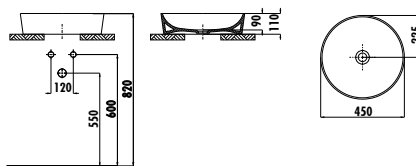

UL145-00CB00E-0000

Ultra Round Bowl Washbasin Ø45 cm

Qty of Pallet: 40 • Weight: Washbasin 9,42 kg