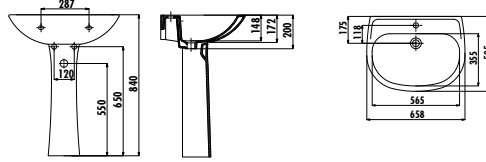

# SEDEF

SD065-00CB00E-0000	Sedef Washbasin 65 cm
SD250-00CB00E-0000	Sedef Full Pedestal
SD251-00CB00E-0000	Sedef Short Full Pedestal

Qty of Pallet: Washbasin + Pedestal 15 Qty of Box: 1 Set (Please look at logistic table) Weight: Washbasin 19,54 kg • Full Pedestal 11,05 kg • Short Full Pedestal 9,06 kg