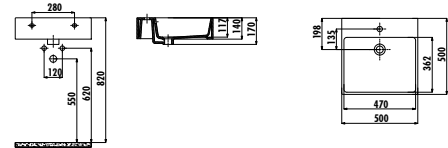

Next Top Counter Square Washbasin 50 cm Golden Flower Decor

Qty of Pallet: Washbasin 40 Weight: Washbasin 18,6 kg

**NX256-00CB00E-NA00**

Next Top Counter Square Washbasin 50 cm Golden Point Decor

Qty of Pallet: Washbasin 40 Weight: Washbasin 18,6 kg