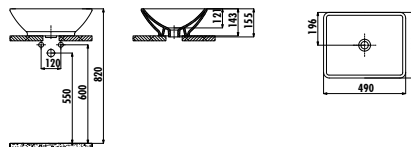

TP140-00CB00E-0000

Tina Top Counter Bowl Washbasin 50 cm

Qty of Pallet: 60 • Weight: Washbasin 12,27 kg