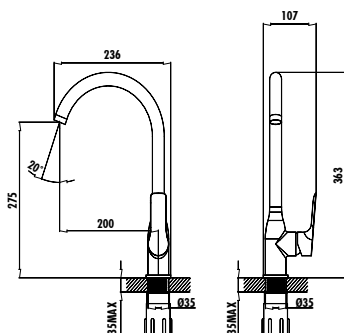

PR8501

Pure Kitchen Faucet

- The length of the discharge end is 236 mm
- The height of the discharge end is 275 mm
- Long lasting 35mm ceramic cartridge • Swing pipe

Qty of Box: 8 Weight: 1,95kg