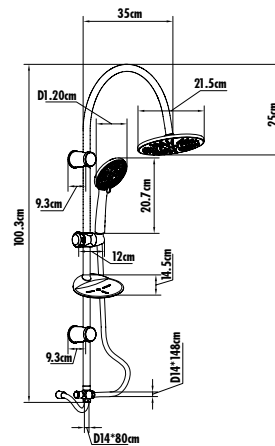

Qty of Box: 10 Weight: 3,14kg

It is suitable for Applique faucet and shower faucet. Shower faucet is not included.