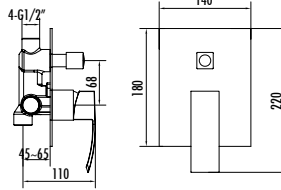

DNV2448

Concealed Shower Faucet - 2 ways
• Long lasting 35mm ceramic cartridge

Qty of Box: 12 Weight: 2,33kg
Flush mounted & Surface mounted parts are given together.