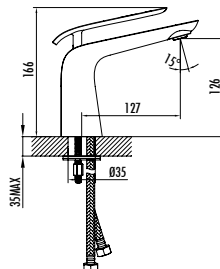

BL1502

1. Bloom Basin Faucet
2. The length of the discharge end is 127 mm
   - The height of the discharge end is 126 mm
   - Long lasting Bloom basin cartridge

Qty of Box: 8 Weight: 1,97kg