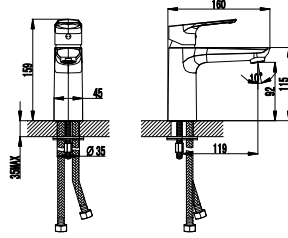

SOLO NEW

SO1500

1. Solo Basin Faucet
2. The length of the discharge end is 119 mm
   - The height of the discharge end is 115 mm
   - Long Lasting 35mm Ceramic Cartridge

Qty of Box: 10 Weight: 1,28kg