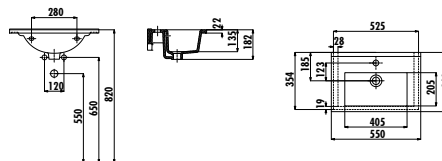

SU055-00CB00E-0000

Su Washbasin 55 cm

Qty of Pallet: Washbasin 50 • Weight: Washbasin 12,11 kg