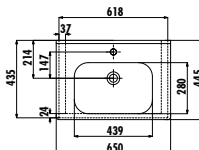

EK065-00CB00E-0000

Eksen Washbasin 65 cm

Qty of Pallet: Washbasin 24 • Weight: Washbasin 15,97 kg

Decorated and colored products, are produced by the time given after order.