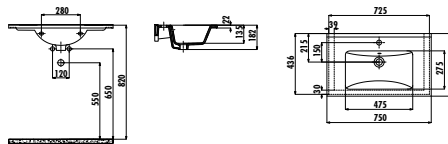

SU075-00CB00E-0000

Su Washbasin 75 cm

Qty of Pallet: Washbasin 24 • Weight: Washbasin 16,99 kg