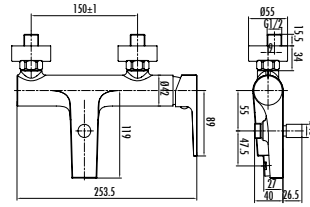

SHARP

SR2500S

Sharp Bath Shower Faucet - Matt Black

- The length of the discharge end is 119 mm
- Upper set connecting G1/2"
- Long lasting 35mm ceramic cartridge (Raised with feet)

Qty of Box: 10 Weight: 1.93kg

NEW