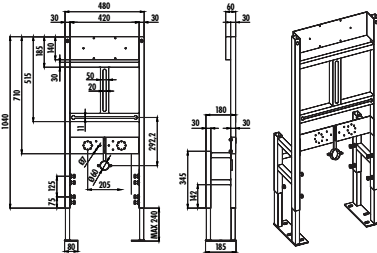

<Bidet

GPM600.00 Quick installation to Floor Self-Standing for Urinals

Weight: 15,64 kg