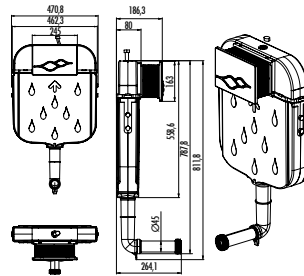

Weight: 30,22 kg

GR5006

Concealed Cistern for Squatting Pans 3- 6 L

Weight: 5,50 kg

GR5007

Concealed Cistern for Back to Wall Pans 3- 6 L

Weight: 4,90 kg

GR5008