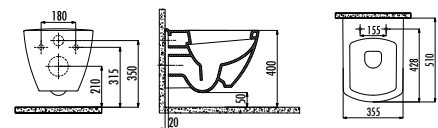

TP326-00CB00E-0000	Tetra Wall Hung Pan Combined Bidet
TP326-11CB00E-0000	Tetra Wall Hung Pan
KC1603.01.0000E	Lara Duroplast Soft Closing Seat&Cover - White

Qty of Pallet: Pan 24 • Qty of Box: Seat&Cover 10 Weight: Pan 25,80 kg • Seat&Cover 2,32 kg