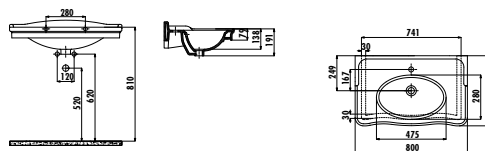

## ANTIK SERIES

AN100-00CB00E-0000

Antik Washbasin 100 cm

Qty of Pallet: Washbasin 20 • Weight: Washbasin 27,67 kg

AN080-00CB00E-0000

Antik Washbasin 80 cm

Qty of Pallet: Washbasin 20 • Weight: Washbasin 24,25 kg