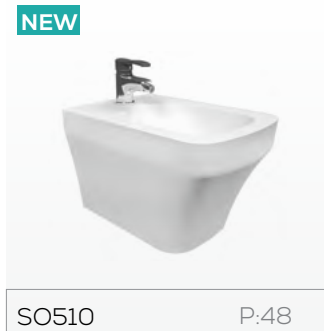

NEW

SO510

P:48