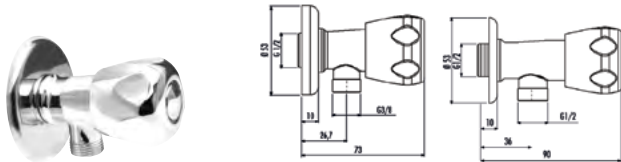

AC165T

Angle Valve 1/2" - 3/8"
(Chrome)

AC165T-1

Angle Valve 1/2" - 1/2"
(Chrome)

Qty of Box: 50-75 Weight: AC165T 0.27 kg, AC165T-1 0.4kg