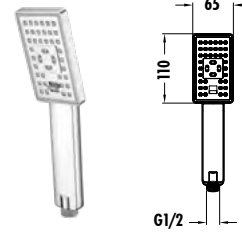

SH103

Shower Handle Set 3F
• 3 functions

Qty of Box: 20 Weight: 0,35kg