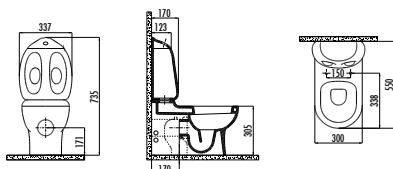

DC360-00CB00E-0000

Ducky Back to Wall Pan Combined Bidet

DC360-11CB00E-0000

Ducky Back to Wall Pan

DC400-00CB00E-0000

Ducky Cistern

IT4000

Ducky Dual Flushing Mechanism with Cable

KC1003.01.1200E

Ducky Duroplast Soft Closing Seat&Cover - Yellow

Qty of Box: Pan 25 • Cistern 75 • Internal Mechanism 10 • Seat&Cover 10 Weight: Pan 22,62 kg • Cistern 8,19 kg • Internal Mechanism 0,68 kg • Seat&Cover 2,05 kg