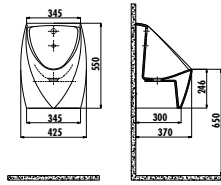

TP645-00CB00E-0001

Integrated Sensor Urinal

Qty of Pallet: 18 • Weight: Urinal 22,98 kg