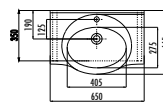

ET165-00CB00E-0000

Etol Washbasin 65 cm

Qty of Pallet: Washbasin 30 • Weight: Washbasin 18,33 kg