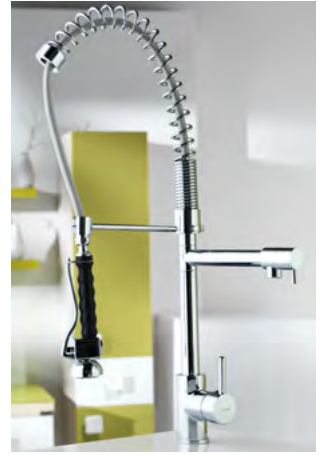

INDUSTRIAL KITCHEN FAUCET

BA9002HL

1. Spiral Industrial Kitchen Faucet
2. The length of the discharge end is 192 mm
   - The height of the discharge end is 110 mm
   - Functional hand shower & stainless spiral
   - Long lasting 40 mm ceramic cartridge • Swing pipe

Qty of Box: 4 Weight: 5,67kg
Limited stock.