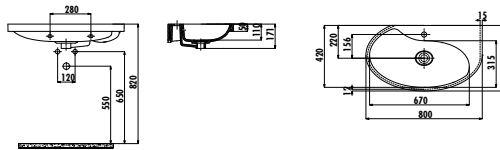

AP080-00CB00E-0000

Aqua Pura Top Counter Washbasin 80 cm

AP080-H

Aqua Pura Towel Bar (Stainless Steel)

Qty of Pallet: Washbasin 20 • Weight: Washbasin 16,01 kg