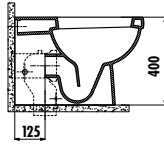

VT350-00CB00E-0000	Vitroya Back to Wall Pan Combined Bidet
VT350-11CB00E-0000	Vitroya Back to Wall Pan
KC0103.03.0000E	Amasra Ultima Duroplast Soft Closing Seat&Cover - White

Qty of Pallet: Pan 25 • Qty of Box: Seat&Cover 10 Weight: Pan 26 kg • Seat&Cover 2,35 kg