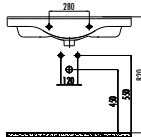

ET185-00CB00E-0000

Etol Washbasin 85 cm

Qty of Pallet: Washbasin 24 • Weight: Washbasin 23,12 kg