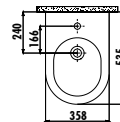

FE510-00CM00E-0000

Free Wall Hung Bidet  
Matt Cappucino

FE510-00MB00E-0000

Free Wall Hung Bidet  
Matt White

Qty of Pallet: Bidet 24 • Weight: Bidet 20,15 kg

FE500-00CB00E-0000

Free Back to Wall Bidet

Qty of Pallet: Bidet 25 • Weight: Bidet 28,15 kg