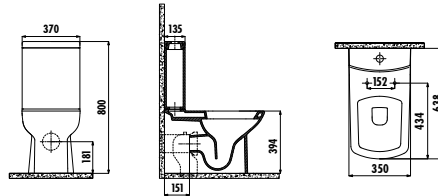

LR360-34CB00E-0001	Lara Back to Wall Pan Combined Bidet with Integrated Bidet Faucet (Cold)
LR410-00CB00E-0000	Lara Cistern
KC1603.01.0000E	Lara Duroplast Soft Closing Seat&Cover - White

Qty of Pallet: Pan 15 • Cistern 85 • Seat&Cover 10 Weight: Pan 28,89 kg • Cistern 12,35 kg • Seat&Cover 2,32 kg