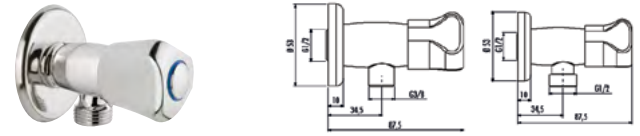

AC338

Alfa Volan Angle Valve
1/2" - 3/8" (Chrome)
AC300P
Big Volan Angle Valve
1/2" - 1/2" (Chrome)

Qty of Box: 50 Weight: AC338 0.37kg, AC300P 0.35kg