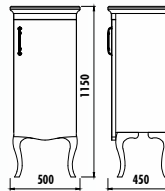

BODY
& DOOR

MATT
BLACK

MATT
WHITE

SECONDARY
COLOR

GOLD

MIRROR LED
COLOR

DAYLIGHT

MATERIAL

LACQUER

SPECIFICATIONS