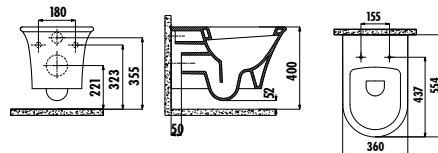

MO320-00CB00E-0000	Moon Wall Hung Pan Combined Bidet
MO320-11CB00E-0000	Moon Wall Hung Pan
KC0903.02.0000E	Duck Duroplast Soft Closing Seat&Cover - White

Qty of Pallet: Pan 24 • Qty of Box: Seat&Cover 10 Weight: Pan 24,09 kg • Seat&Cover 2,55 kg