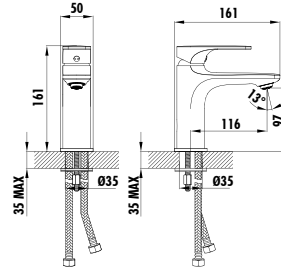

FAYE

FY1500

Faye Basin Faucet

- The length of the discharge end is 116 mm
- The height of the discharge end is 97 mm
- Long lasting 35mm ceramic cartridge

Qty of Box: 8 Weight: 2,55kg