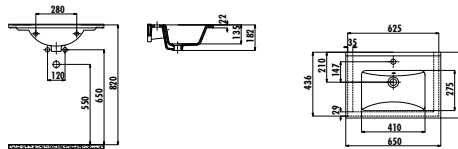

Qty of Pallet: Washbasin 24 • Weight: Washbasin 17,18 kg

SU075-00CB00E-0000

Su Washbasin 75 cm

Qty of Pallet: Washbasin 24 • Weight: Washbasin 16,99 kg

SU065-00CB00E-0000

Su Washbasin 65 cm

Qty of Pallet: Washbasin 24 • Weight: Washbasin 15,46 kg