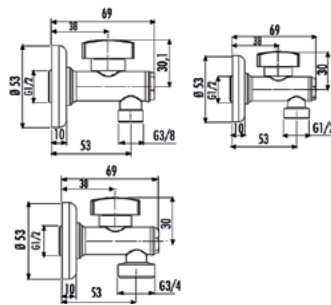

FA001

Angle Valve with Filter 1/2" - 3/8" (Chrome)

FMC213

Angle Valve with Filter 1/2" - 1/2" (Chrome)

FTC406

Washing Machine Tap with Filter 1/2" - 3/4"
(Chrome)

Qty of Box: 75 Weight: 0,17kg