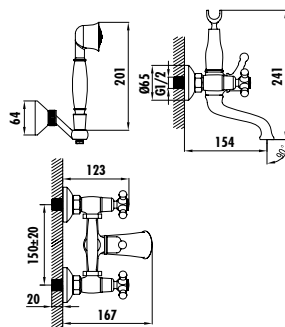

AN2500-E

Antik Bath Shower Faucet
• Start-stop quarter turn brass cartridge
• Locking special diverter
• Single Function hand shower

Qty of Box: 8 Weight: 2,05kg