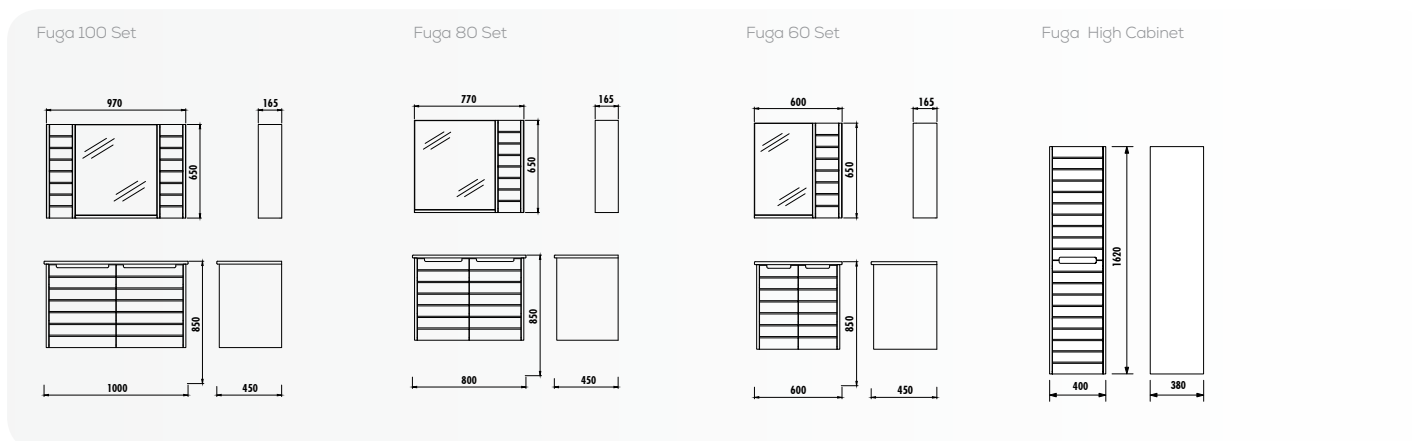

WASHBASIN UNIT	TOP MODULE	HIGH CABINET
100 cm	FG0100.01	FG1100.01	FG2160.00
80 cm	FG0080.01	FG1080.01	
60 cm	FG0060.01	FG1060.01	
DIMENSIONS (w x h x d) mm	1000x850x450 800x850x450 600x850x450	970x650x165 770x650x165 600x650x165	400x1620x360

BODY | BRIGHT WHITE

DOOR | BRIGHT WHITE BRIGHT GRAY BRIGHT CAPPUCINO BRIGHT BLACK

MATERIAL |
BODY
MDF/LAM
DOOR
LACQUER

SPECIFICATIONS |

Adaptable Washbasin: SU100, SU080 & SU060