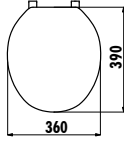

HANDICAP

KC0403.01.0000E

Handicap Duroplast Soft Closing Seat&Cover - White

Qty of Box: Seat&Cover 10 • Weight: Seat&Cover 2,9 kg