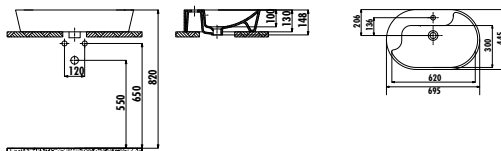

SPECIAL SOLUTIONS - GOLD

TP172-00CB00E-AK00

Topic Top Counter Washbasin - Gold

Qty of Pallet: 30 • Weight: Washbasin 17,07 kg