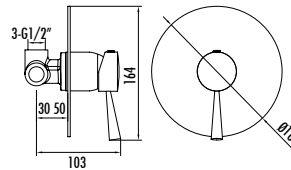

DFC2098

Concealed Shower Faucet
• Single way
• Long lasting 35 mm ceramic cartridge

Qty of Box: 12 Weight: 1,81kg
Flush mounted & Surface mounted parts are given together.