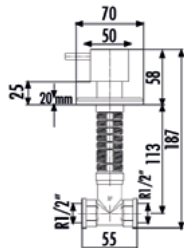

AC100M

Ø 50 Stop Valve
1/2" - 1/2"

Qty of Box: 32 Weight: 0,64kg