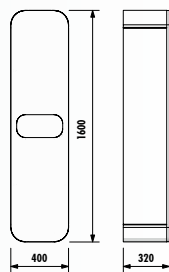

Pion Plus High Cabinet