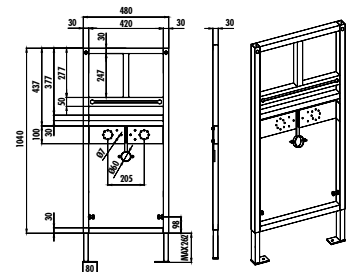

<Washbasin

GLM100.01 Quick installation to Front of the Wall for Washbasins

Weight: 5,50 kg