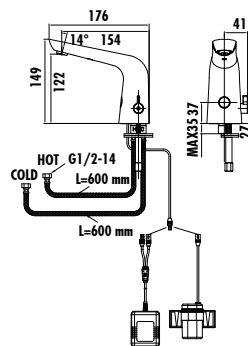

ES2570

Hot and Cold Water Sensor Faucet AC/DC

- The length of the discharge end is 154 mm
- The height of the discharge end is 122 mm
- 220V AC+6V 4 pcs AAA alkaline battery

Qty of Box: 8 Weight: 2,09kg