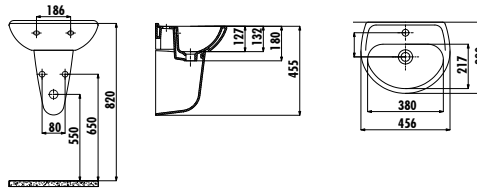

TP145-00CB00E-0000

Oval Washbasin 36*45 cm

SD265-00CB00E-0000

Sedef Short Half Pedestal

Qty of Pallet: Washbasin 30 • Half Pedestal 15 Weight: Washbasin 11,23 kg • Half Pedestal 6,78 kg