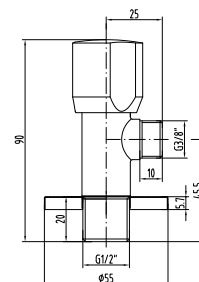

CF02

Angle Valve 1/2" - 3/8"
(Chrome)

Qty of Box: 100 Weight: 0,30kg

NEW