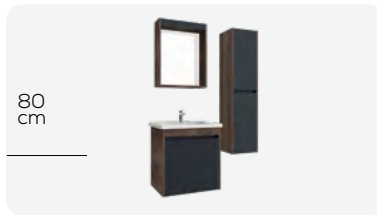

WASHBASIN UNIT	TOP CABINET	HIGH CABINET
100 cm	LK0100.00	LK1090.00	LK2145.00
80 cm	LK0080.00	LK1070.00	
60 cm	LK0060.00	LK1050.00	

DIMENSIONS (w x h x d) mm   1000x850x450 / 803x850x450 / 596x850x450   900x650x170 / 700x650x170 / 500x650x170   450x170x320

BODY |

DOOR |

MIRROR LED COLOR |

MATERIAL |

SPECIFICATIONS |

Adaptable Washbasin: ID100, ID080, ID060