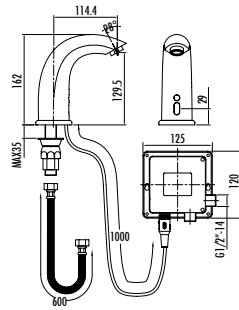

ES2200

Sensor Faucet AC/DC

- The length of the discharge end is 114,4 mm
- The height of the discharge end is 192,5 mm
- 220V AC+6V 4 pcs AAA alkaline battery

Qty of Box: 8 Weight: 2,65kg

ES1102

Hot and Cold Water Sensor Faucet Wall Mounted

- The length of the discharge end is 207 mm
- The height of the discharge end is 250 mm
- 6V 4 pcs AAA alkaline battery

Qty of Box: 12 Weight: 2,17kg