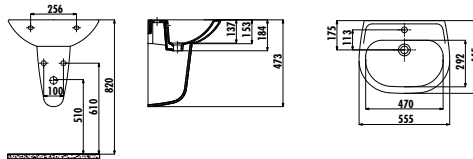

SD055-00CB00E-0000	Sedef Washbasin 55 cm
SD265-00CB00E-0000	Sedef Short Half Pedestal

Qty of Pallet: Washbasin + Pedestal 15 Qty of Box: 1 Set (Please look at logistic table) Weight: Washbasin 14,78 kg • Half Pedestal 6,78 kg