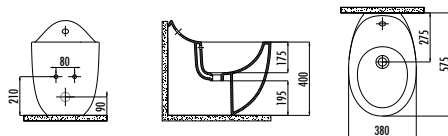

*All sets parts are packed together.

SET0027.018	FG500-00CB00E-0000	Foglia Back to Wall Bidet
	FG3501	Foglia Bidet Faucet
	SF198-1	Bidet Siphon G11/4" Length 33cm
	SF031	Automatic Pop-up Waste with Overflow

Qty of Pallet: Bidet Set* 18 • Qty of Box: 1 Set • Weight: 28,10 kg