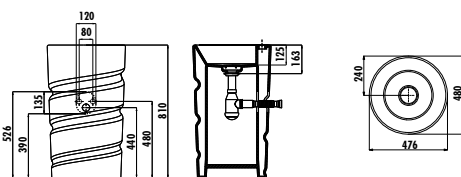

MONOBLOCK WASHBASINS

CL084-11CB00E-0000

Spiral Monoblock Washbasin - without Faucet Hole

Qty of Box: Washbasin 1 • Weight: Washbasin 36,68 kg