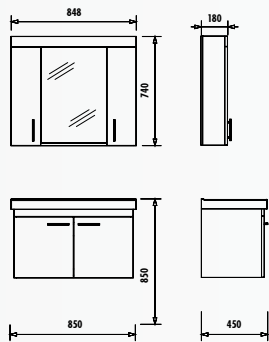

Note 85 Set (Top Module Cabinet&Mirror)