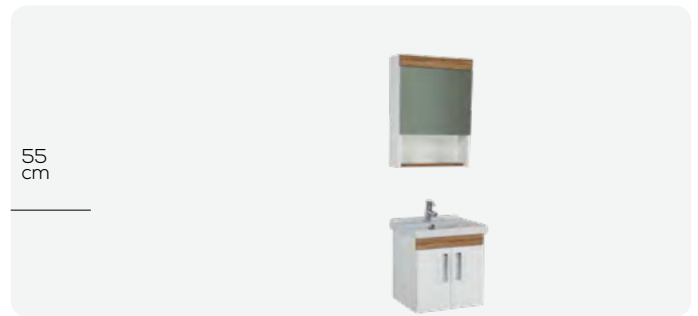

# WALL HUNG STAR

100  
cm

85  
cm

65  
cm

55  
cm

	WASHBASIN UNIT	TOP MODULE	HIGH CABINET
100 cm	AS0100.01	SA1100.01	AS2160.03  AS2160.00 High Cabinet with Laundry Basket
85 cm	AS0085.01	SA1085.01	
65 cm	AS0065.01	SA1065.01	
55 cm	AS0055.01	SA1055.01	
DIMENSIONS (wxhxd) mm	1000x850x500 850x850x455 660x850x455 545x850x455	950x740x180 850x740x180 640x740x180 545x740x180	350x1660x320