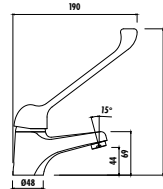

Qty of Box: 12 • Weight: 1,55 kg
Recommended to use with FA002 filtered angle valve.

HM1106

Applique Basin Faucet