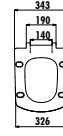

LARA

KC1603.01.0000E

Lara Duroplast Soft Closing Seat&Cover - White

KC1602.01.0000E

Lara Duroplast Seat&Cover with Metal Hinge

KC1603.01.1400E

Lara Duroplast Soft Closing Seat&Cover - Matt Black

Qty of Box: Seat&Cover 10 • Weight: Seat&Cover 2,325 kg

Qty of Box: Seat&Cover 10 • Weight: Seat&Cover 2,325 kg