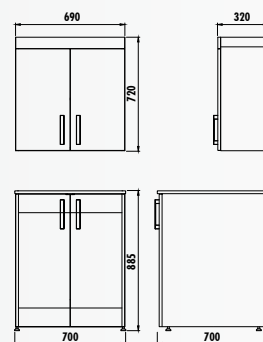

SECONDARY
COLOR

AFRO-
MOSIA

BRIGHT
RED

BRIGHT
WHITE

BRIGHT
DAMSON

BRIGHT
BLACK

BODY
& DOOR

BRIGHT
WHITE

MATERIAL

SPECIFICATIONS

Star Washing Machine Cabinet