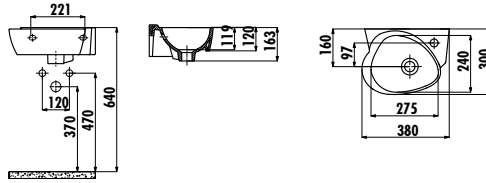

CK035-00CB00E-FF00

Kid Washbasin 38 cm

Qty of Pallet: 75 • Weight: Washbasin 8,52 kg