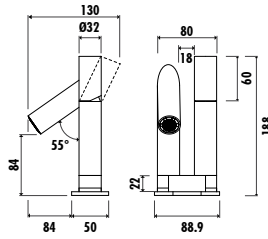

STRAW

ST1500

Straw Basin Faucet

- The length of the discharge end is 130 mm
- The height of the discharge end is 84 mm
- Long lasting ceramic cartridge

Qty of Box: 4 Weight: 1.77kg