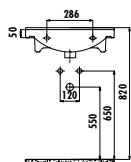

Qty of Pallet: Washbasin 24 • Weight: Washbasin 23,12 kg

ET165-00CB00E-0000

Etol Washbasin 65 cm

Qty of Pallet: Washbasin 30 • Weight: Washbasin 18,33 kg

ET155-00CB00E-0000

Etol Washbasin 55 cm

Qty of Pallet: Washbasin 40 • Weight: Washbasin 13,97 kg