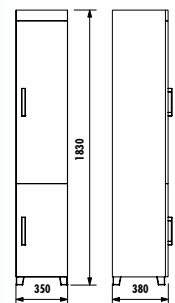

Star High Cabinet