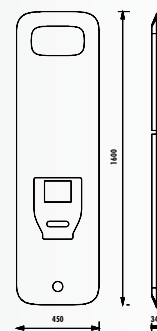

Full-Length Mirror Wall Unit Mirror

BACK PANEL

ALPI
DARK
VENGE

ALPI
MOCHA
OAK

ALPI
LIGHT GRAY
LATI

MIRROR LED
COLOR

DAYLIGHT

MATERIAL

PLATED
INDUSTRIAL
WOODEN

SPECIFICATIONS

Adaptable Washbasin: FG045

! Foglia products are produced according to the post-order deadline.