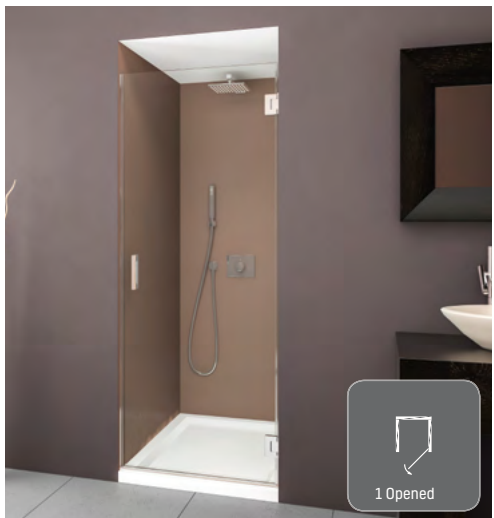

SANTO 150

General Features

- **Tempered Glass Thickness** : 6 mm / 8 mm
- **Glass Colors** : Transparent
- **Sandblasting Glass Patterns** : Line - Floor - Mystic - Ocean
- **Color Profile** : Shiny Silver, Gold, Mocha, Black
- **Shower Cabin Height** : 200 cm

OVER SHOWER TRAY / FRONTAGE

Product Code	Size (cm)	Door Entry Distance /cm)
DK.SA00.0033	51 - 60	57
DK.SA00.0034	61 - 70	67
DK.SA00.0035	71 - 80	77
DK.SA00.0036	81 - 90	87