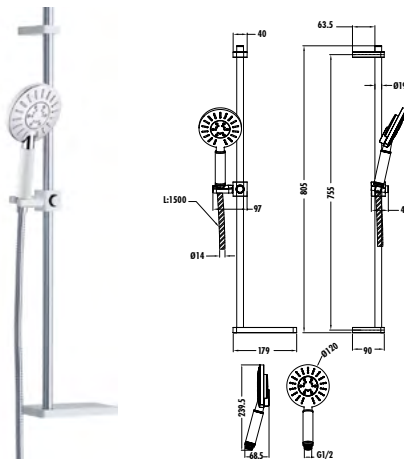

Sliding Shower Set 3F Oval

- Surface mounted • Stainless shower arm body • 3 functions shower handle
- Couple closey united spiral for connection shower faucet • 150 cm hand shower flex hose
- Soap dispenser mounting on body • Adjustable shower hook

Qty of Box: 10 Weight: 113kg

It is suitable for Applique faucet and shower faucet. Shower faucet is not included.