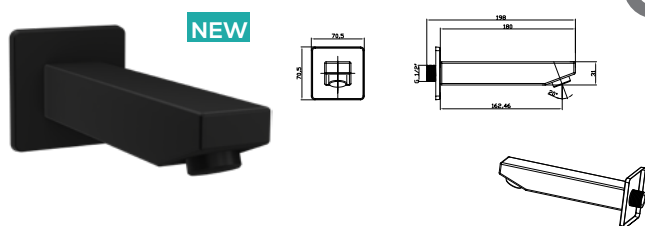

A17 Concealed Shower Spout without Diverter
• The length of discharge end is 132 mm
• G1/2" connected

Qty of Box: 25 Weight: 0,68kg