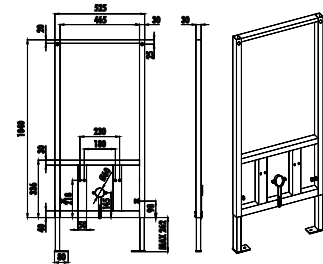

# QUICK INSTALLATION SETS

GBM500.00 Quick installation to Floor Self-Standing for Bidets

Weight: 14,10 kg

<Bidet

GBM500.01 Quick installation to Front of the Wall for Bidets

Weight: 11,50 kg

<Bidet

GPM600.00 Quick installation to Floor Self-Standing for Urinals