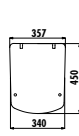

LARA

KC1603.01.0000E

Lara Duroplast Soft Closing Seat&Cover - White

KC1602.01.0000E

Lara Duroplast Seat&Cover with Metal Hinge

KC1603.01.1400E

Lara Duroplast Soft Closing Seat&Cover - Matt Black

Qty of Box: Seat&Cover 10 • Weight: Seat&Cover 2,325 kg

Qty of Box: Seat&Cover 10 • Weight: Seat&Cover 2,325 kg