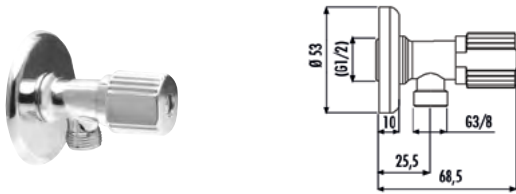

AC30G

Angle Valve (Chrome)
1/2" - 3/8"

Qty of Box: 50 Weight: 0.15kg