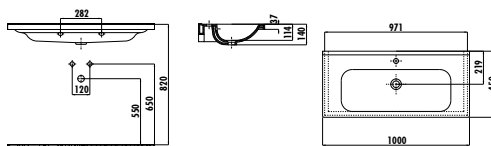

ID100-00CB00E-0000

Ideal Washbasin 100 cm

Qty of Pallet: Washbasin 24 • Weight: Washbasin 23,86 kg