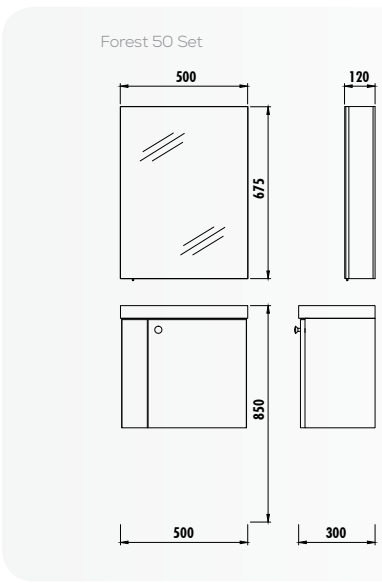

SECONDARY COLOR

- COPPER
- OXIDE
- WHITE
- KANSAS
- BAROQUE
- BODY & DOOR
- BRIGHT WHITE

MIRROR LED COLOR

- DAYLIGHT

MATERIAL

- MDF LAM

SPECIFICATIONS

- Icon representing specifications or technical details.