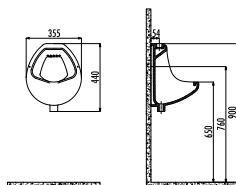

TP600-00CB00E-0000

Urinal (Inlet from top)

Qty of Pallet: Urinal 36 • Weight: Urinal 10,47 kg