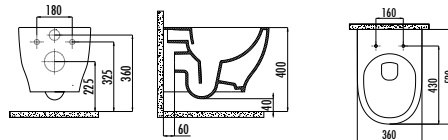

MARE

MA037-00CB00E-0000

Mare Under Counter Washbasin 38x38 cm

Qty of Pallet: Washbasin 40 • Weight: Washbasin 8,98 kg

MA361-00CB00E-0000

Mare Rim-Off Back to Wall Pan Combined Bidet

MA361-11CB00E-0000

Mare Rim-Off Back to Wall Pan

MA410-00CB00E-0000

Multi Cistern

KC1703.02.0000E

Mare Duroplast Soft Closing Seat&Cover - White

Qty of Pallet: Pan 15 • Cistern 75 Qty of Box: Seat&Cover 10 Weight: Pan 34,17 kg • Cistern 14,15 kg Seat&Cover 2,8 kg

reddot winner 2021

MA321-00CB00E-0000

Mare Rim-Off Wall Hung Pan Combined Bidet

MA321-11CB00E-0000

Mare Rim-Off Wall Hung Pan

KC1703.02.0000E

Mare Duroplast Soft Closing Seat&Cover - White

Qty of Pallet: Pan 24 Qty of Box: Seat&Cover 10 Weight: Pan 28,16

There is only hidden connection for the self cleaning pipe&internal mechanism.

reddot winner 2021

MA500-00CB00E-0000

Mare Back to Wall Bidet

Qty of Pallet: Bidet 25 • Weight: Bidet 28,20 kg

reddot winner 2021

MA510-00CB00E-0000

Mare Wall Hung Bidet

Qty of Pallet: Bidet 24 • Weight: Bidet 22,92 kg

reddot winner 2021