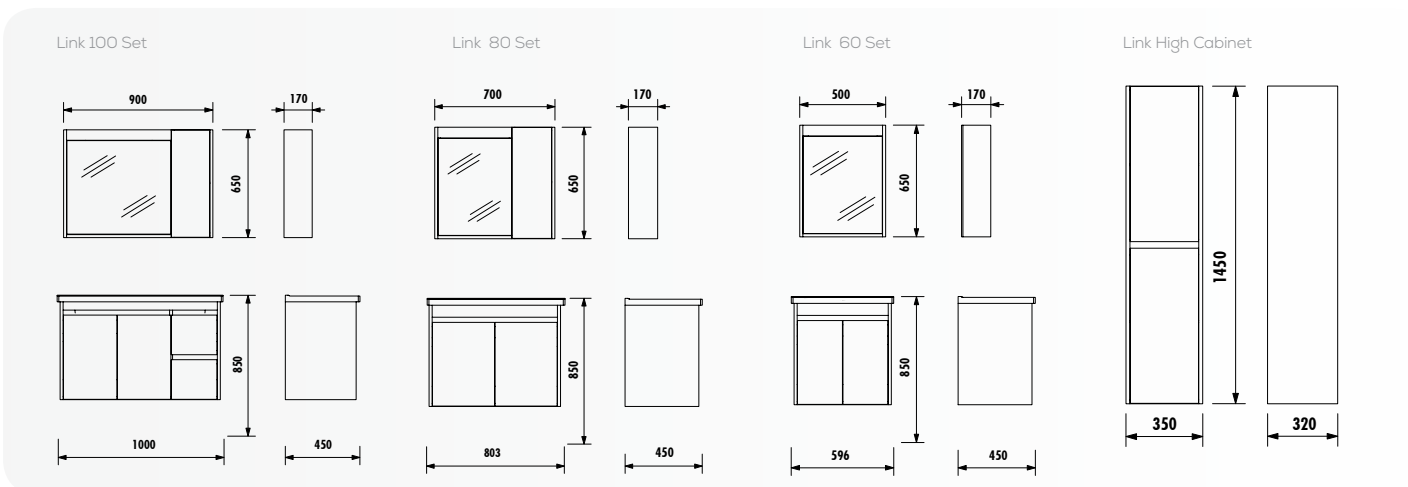

BODY |

DOOR |

MIRROR LED COLOR |

MATERIAL |

SPECIFICATIONS |

Adaptable Washbasin: ID100, ID080, ID060

White  
80 cm

White-Bright  
Belly  
80 cm