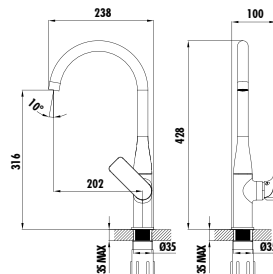

FY8500

Faye Kitchen Faucet

- The length of the discharge end is 202 mm
- The height of the discharge end is 316 mm
- Long lasting 35mm ceramic cartridge

Qty of Box: 8 Weight: 2,55kg