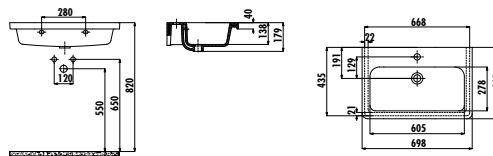

IP070-00CB00E-0000

Ipek Washbasin 70 cm

Qty of Pallet: Washbasin 24 • Weight: Washbasin 19,48 kg