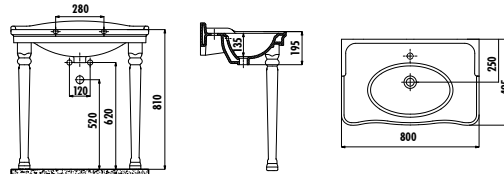

AN080-00CB00E-0000

Antik Washbasin 80 cm

KL270-00CB00E-0000

Antik Full Pedestal (2 Pcs)

Qty of Pallet: Washbasin 20 Qty of Box: Washbasin 1 • Antik Pedestal 2 Weight: Washbasin 24,25 kg • 2 pcs Antik Pedestal 9,2 kg

AN360-00CB00E-0000

Antik Back to Wall Pan Combined Bidet

AN360-11CB00E-0000

Antik Back to Wall Pan

AN410-00CB00E-0000

Antik Cistern

KC0303.01.0000E

Antik Duroplast Soft Closing Seat&Cover - White

Qty of Pallet: Pan 15 • Cistern 75 Qty of Box: Seat&Cover 10 Weight: Pan 34,35 kg • Cistern 14,8 kg • Seat&Cover 2,05 kg

There is only hidden connection for the self cleaning pipe&internal mechanism Not suitable for side connection.