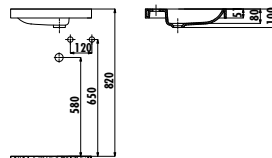

TP025-00CB00E-0000

Elmas Washbasin 45 cm

Qty of Pallet: Washbasin 200 • Weight: Washbasin 6,58 kg