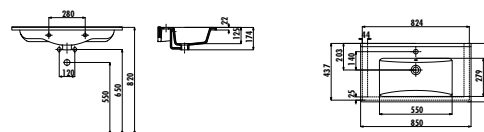

SU085-00CB00E-0000

Su Washbasin 85 cm

Qty of Pallet: Washbasin 24 • Weight: Washbasin 19,23 kg

Decorated and colored products, are produced by the time given after order.