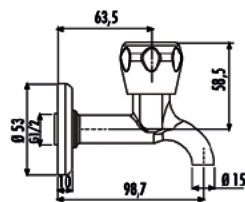

Qty of Box: 50 Weight: 0,33kg

**T302S**Short Water Tap 1/2"  
(Chrome)

Qty of Box: 50 Weight: 0,33kg

**T201L**Long Water Tap 1/2"  
(Chrome)

Qty of Box: 40 Weight: 0,37kg