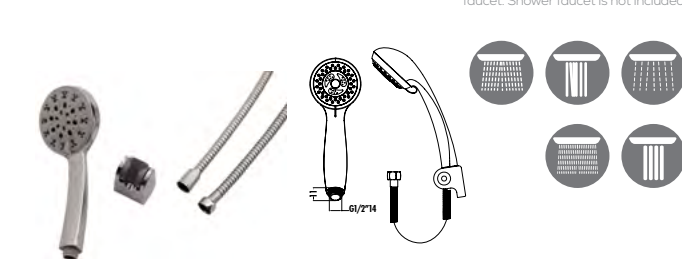

SH116 Shower Handle Set 5F

- Surface mounted
- 5 functions shower handle
- Couple closey united spiral for connection shower faucet
- 150 cm hand shower flex hose
- Regulable Bracket

Qty of Box: 50 Weight: 0,55kg