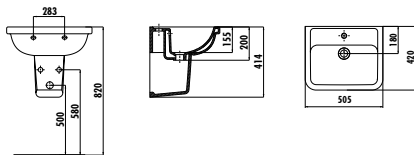

NEW

KY050-00CB00E-0000	Key Washbasin 40*50 cm
KY260-00CB00E-0000	Key Half Pedestal

Qty of Pallet: Washbasin 40 • Half Pedestal 75 Weight: Washbasin 14,4 kg • Half Pedestal 6,0 kg

NEW

TP155-00CB00E-0000	Oval Washbasin 40*50 cm
SD260-00CB00E-0000	Sedef Half Pedestal
SD265-00CB00E-0000	Sedef Short Half Pedestal