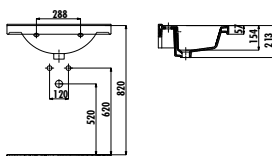

TF165-00CB00E-0000

Sera Washbasin 65 cm

Qty of Pallet: Washbasin 20 • Weight: Washbasin 17,10 kg