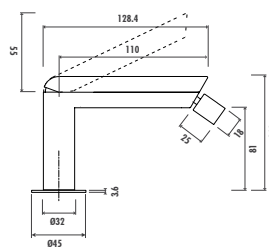

SM3500

Smooth Bidet Faucet

- The length of the discharge end is 100 mm
- The height of the discharge end is 81 mm
- Long lasting ceramic cartridge

Qty of Box: 4 Weight: 2,19kg