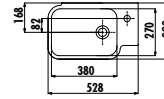

TP027-00CB00E-0000

Elmas Washbasin 53 cm

Qty of Pallet: Washbasin 60 • Weight: Washbasin 11,65 kg