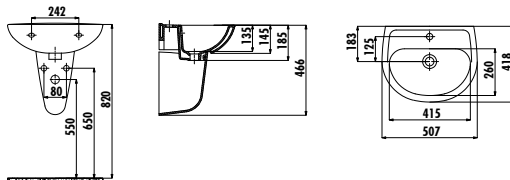

TP150-00CB00E-0000	Oval Washbasin 40*50 cm
SD260-00CB00E-0000	Sedef Half Pedestal
SD265-00CB00E-0000	Sedef Short Half Pedestal

Qty of Pallet: Washbasin 28 • Half Pedestal 15 Weight: Washbasin 12,83 kg • SD260 Half Pedestal 7,71 kg • SD265 Half Pedestal 6,78 kg