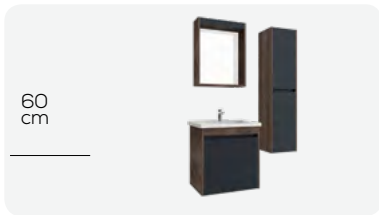

WASHBASIN UNIT	TOP CABINET	HIGH CABINET
100 cm	LK0100.00	LK1090.00	LK2145.00
80 cm	LK0080.00	LK1070.00	
60 cm	LK0060.00	LK1050.00	

DIMENSIONS (w x h x d) mm   1000x850x450 / 803x850x450 / 596x850x450   900x650x170 / 700x650x170 / 500x650x170   450x170x320

BODY |

DOOR |

MIRROR LED COLOR |

MATERIAL |

SPECIFICATIONS |

Adaptable Washbasin: ID100, ID080, ID060