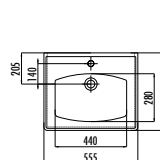

TF155-00CB00E-0000

Sera Washbasin 55 cm

Qty of Pallet: Washbasin 40 • Weight: Washbasin 15,17 kg