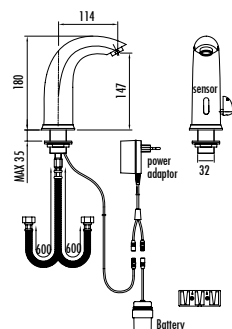

Qty of Box: 8 Weight: 2,09kg

ES2210

Hot and Cold Water Sensor Faucet AC/DC

- The length of the discharge end is 114 mm
- The height of the discharge end is 147 mm
- 220V AC+6V 4 pcs AAA alkaline battery

Qty of Box: 8 Weight: 1,91kg