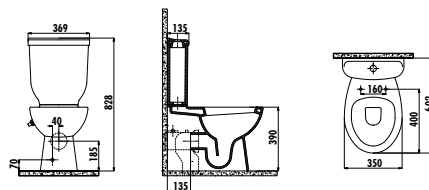

SD318-34CB00E-0001	Sedef Back to Wall Pan 60 cm Combined Bidet with Integrated Bidet Faucet (Cold)
SD420-00CB00E-0000	Sedef Cistern
KC1303.01.0000E	Gökçebey Duroplast Soft Closing Seat&Cover - White

Qty of Pallet: Pan 15 • Cistern 85 • Qty of Box: Seat&Cover 10 Weight: Pan 24,43 kg • Cistern 11,94 kg • Seat&Cover 2,25 kg