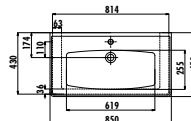

TF185-00CB00E-0000

Sera Washbasin 85 cm

Qty of Pallet: Washbasin 24 • Weight: Washbasin 21,63 kg