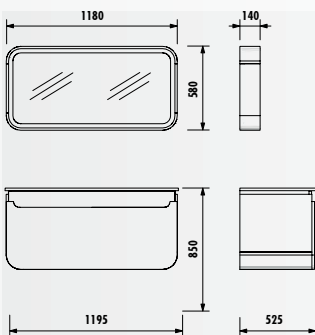

Pion 120 Set

Pion High Cabinet