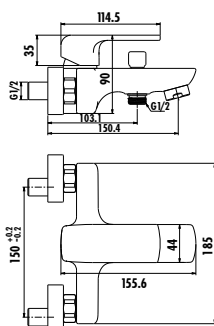

CT8500

City Kitchen Faucet

- The length of the discharge end is 201,9 mm
- The height of the discharge end is 245,28 mm
- Long lasting double stage 35mm ceramic cartridge

Qty of Box: 8 Weight: 2,05kg