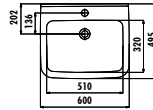

LR060-00CB00E-0000	Lara Washbasin 60 cm
LR260-00CB00E-0000	Lara Half Pedestal

Qty of Pallet: Washbasin 30 • Half Pedestal 60 Weight: Washbasin 18,44 kg • Half Pedestal 7,82 kg