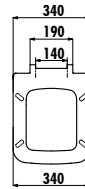

BENE

KC0503.01.0000E

Bene Duroplast Soft Closing Seat&Cover - White

KC0502.01.0000E

Bene Duroplast Seat & Cover with Metal Hinge - White

Qty of Box: Seat&Cover 10 • Weight: Seat&Cover 2,35 - 2,05 kg