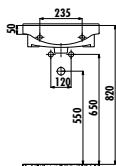

ET045-00CB00E-0000

Etol Washbasin 45 cm

Qty of Pallet: Washbasin 50 • Weight: Washbasin 10,77 kg