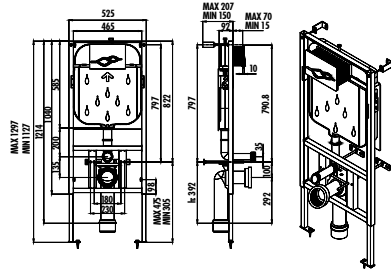

Concealed Cistern for Wall Hung Pans 3-6 L (Quick installation to front of the wall)

Weight: 15,64 kg