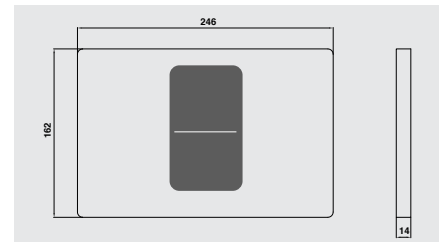

FP8001.03	Blue Control Panel with Sensor Electric
FP8002.03	Blue Control Panel with Sensor Battery

Qty of Box: 10 • Weight: 0,47

FP8001.04	Gold Control Panel with Sensor Electric
FP8002.04	Gold Control Panel with Sensor Battery

Qty of Box: 10 • Weight: 0,47