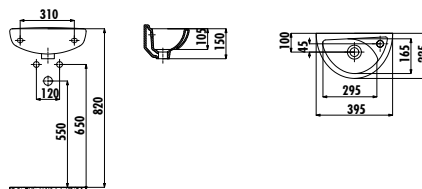

TP040-00CB00E-0000

Oval Washbasin 23*39 cm

Qty of Pallet: Washbasin 76 • Weight: Washbasin 6,31 kg