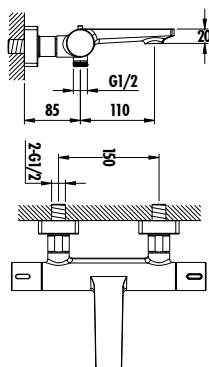

THERMOSTATIC BATH SHOWER FAUCET

TS2505

Thermostatic Bath Shower Faucet

- The length of the discharge end is 83 mm
- Anchoring diverter
- Heat scanting ceramic quarter turn brass cartridge
- 20 °C -50 °C control range
- Buttoned system to protect against over temperature
- Water pressure between hot&cold water is max. 2 bar

Qty of Box: 8 Weight: 2,82kg