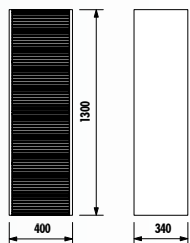

BODY

ANTHRA-CITE

DOOR

WALNUT

MIRROR LED COLOR

DAYLIGHT

MATERIAL

BODY MDF LAM
DOOR THERMOFORM

SPECIFICATIONS