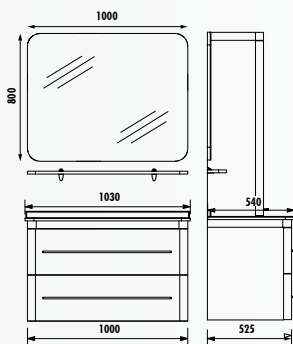

Piano 100 Set