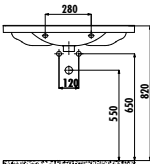

EK080-00CB00E-0000

Eksen Washbasin 80 cm

Qty of Pallet: Washbasin 24 • Weight: Washbasin 18,97 kg