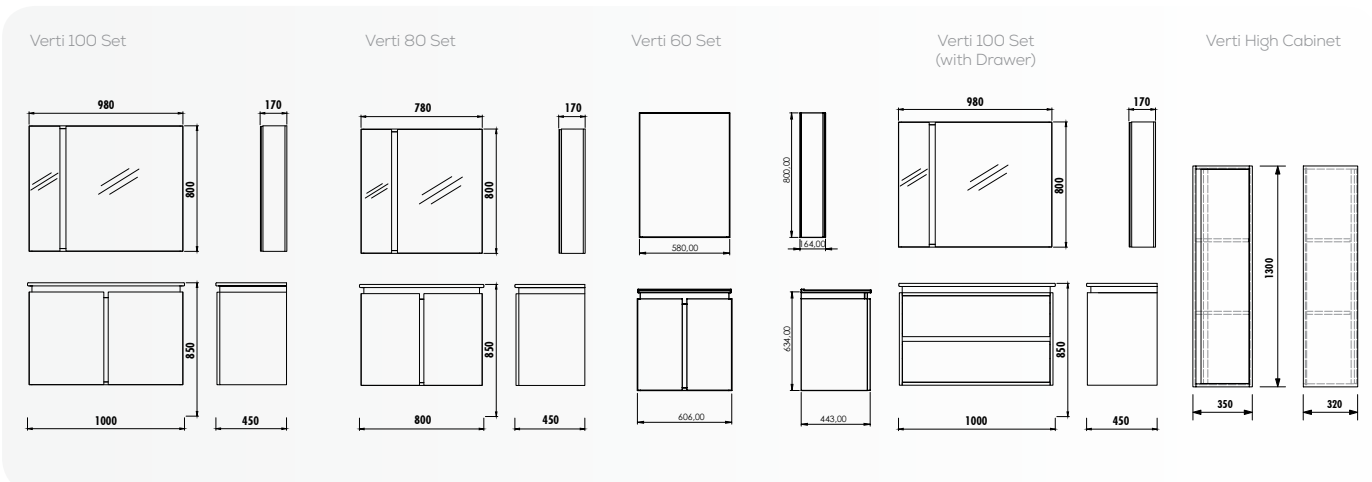

When exact measurement is required during the assembly process, exact measurements taken on the product should be used.