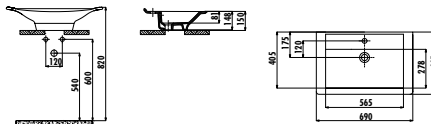

**MN165-00CB00E-0000**

Mina Top Counter Bowl Washbasin 65 cm

Qty of Pallet: Washbasin 24 • Weight: Washbasin 15,36 kg

**MN065-00CB00E-0000**

Mina Top Counter Bowl Washbasin 65 cm

Qty of Pallet: Washbasin 56 • Weight: Washbasin 11,61 kg