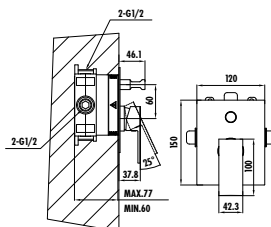

DSU2002
DSU2002S

Concealed Shower Faucet 2 Ways Flush Mounted - Square
Concealed Shower Faucet 2 Ways Flush Mounted - Black
- 2 ways (Surface mounted)

Qty of Box: 20 Weight: 0,55kg

It is just given together surface mounted parts.

NEW