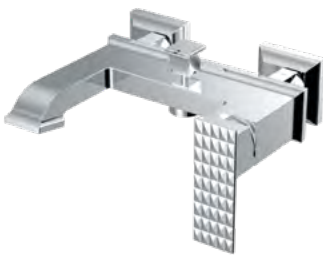

DM2501

1. Diamond Bath Shower Faucet
2. The length of the discharge end is 178 mm
   - Upper set connecting G1/2"
   - Long lasting 35mm ceramic cartridge
   - Locking diverter

Qty of Box: 6 Weight: 2,93kg