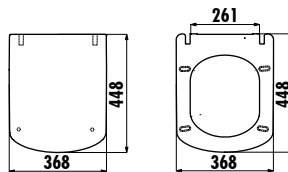

## ELEGANT

KC1103.01.0000E

Elegant Duroplast Soft Closing Seat&Cover - White

KC1102.01.0000E

Elegant Duroplast Seat & Cover with Metal Hinge - White

Qty of Box: Seat&Cover 10 • Weight: Seat&Cover 2,44 kg

Decorated and colored products, are produced by the time given after order.