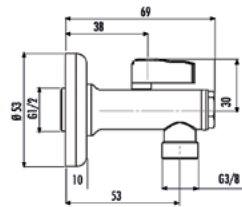

FA003

Angle Valve with Filter 1/2" - 3/8"

Qty of Box: 100 Weight: 0,17kg
Product is blister packed.