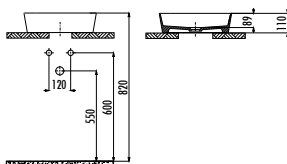

reddot winner 2021

NEW

LP040-00CB00E-0000

Loop Square Bowl Washbasin 40 cm

Qty of Pallet: 40 • Weight: Washbasin 6,74 kg