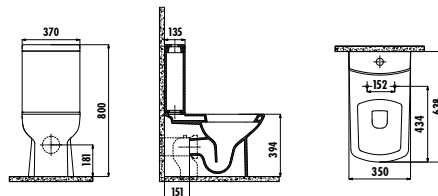

Decorated and colored products, are produced by the time given after order.