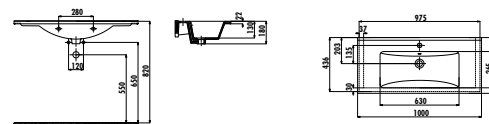

SU100-00AM00E-0000

Su Washbasin 100 cm - Matt Anthracite

Qty of Pallet: Washbasin 24 • Weight: Washbasin 21,87 kg

SU100-00CM00E-0000

Su Washbasin 100 cm - Matt Cappucino

Qty of Pallet: Washbasin 24 • Weight: Washbasin 21,87 kg