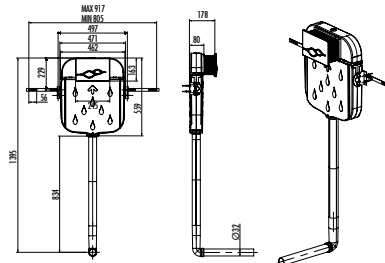

GR5006

Concealed Cistern for Squatting Pans 3- 6 L

Weight: 5,50 kg