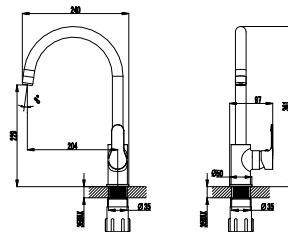

SO8500

1. Solo Kitchen Faucet
2. The length of the discharge end is 204 mm
   - The height of the discharge end is 229 mm
   - Long lasting 35mm ceramic cartridge

Qty of Box: 8 Weight: 1,78kg