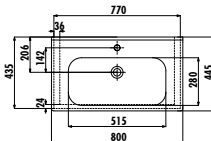

EK080-00CB00E-0000

Eksen Washbasin 80 cm

Qty of Pallet: Washbasin 24 • Weight: Washbasin 18,97 kg