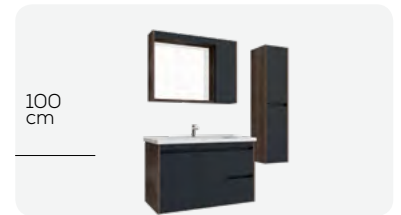

WASHBASIN UNIT	TOP CABINET	HIGH CABINET
100 cm	LK0100.00	LK1090.00	LK2145.00
80 cm	LK0080.00	LK1070.00	
60 cm	LK0060.00	LK1050.00	

DIMENSIONS (w x h x d) mm   1000x850x450 / 803x850x450 / 596x850x450   900x650x170 / 700x650x170 / 500x650x170   450x170x320

BODY |

DOOR |

MIRROR LED COLOR |

MATERIAL |

SPECIFICATIONS |

Adaptable Washbasin: ID100, ID080, ID060