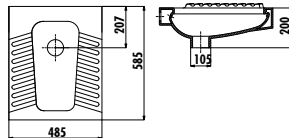

# CERAMIC ACCESSORIES

AS921-00CB00E-0000

Shelf 60 cm

Qty of Box: Shelf 6 • Weight: Shelf 3,50 kg

AS931-00CB00E-0000

Shelf 50 cm

Qty of Box: Shelf 6 • Weight: Shelf 2,52 kg