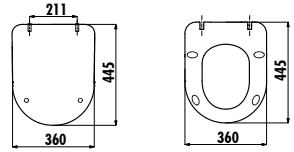

KC0903.01.0600E

Duck Duroplast Soft Closing  
Seat&Cover - Matt Basalt

Weight: Seat&Cover 2,55 kg

KC0903.01.0800E

Duck Duroplast Soft Closing  
Seat&Cover - Matt Cappuccino

Weight: Seat&Cover 2,55 kg