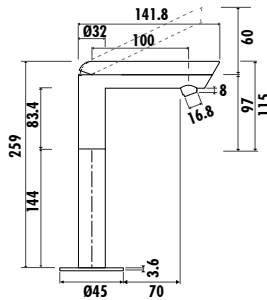

- The length of the discharge end is 100 mm
- The height of the discharge end is 227 mm
- Long lasting ceramic cartridge

Qty of Box: 4 Weight: 1,57kg

SM3500

Smooth Bidet Faucet

- The length of the discharge end is 100 mm
- The height of the discharge end is 81 mm
- Long lasting ceramic cartridge