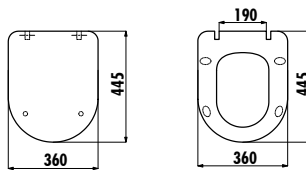

TEFEN

KC2203.01.0000E Tefen Duroplast Soft Closing Seat&Cover - White

KC2202.01.0000E Tefen Duroplast Seat&Cover with Metal Hinge - White

KC2201.01.0000E Tefen Duroplast Seat&Cover with Plastic Hinge - White

Qty of Box: Seat&Cover 10 • Weight: Seat&Cover 2,55-2,35-2,41 kg