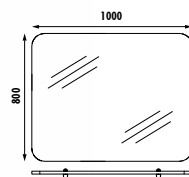

Piano LED Mirror & Shelf