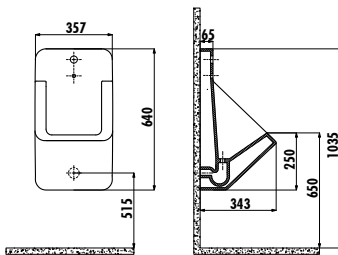

URINALS & URINAL SEPERATORS

TP640-00CB00E-0001

Integrated Sensor Urinal

TP690-00CB00E-0000

Urinal Seperator

TP640-00BM00E-0001

Integrated Sensor Urinal -
Matt Basalt

TP690-00BM00E-0000

Urinal Seperator - Matt Basalt

TP640-00CM00E-0001

Integrated Sensor Urinal -
Matt Cappucino

TP690-00CM00E-0000

Urinal Seperator - Matt Cappucino

TP640-00AM00E-0001

Integrated Sensor Urinal -
Matt Anthracite

TP690-00AM00E-0000

Urinal Seperator - Matt Anthracite

Qty of Pallet: 15 Weight: Urinal 21,34 kg

Qty of Pallet: 48 Weight: Seperator 14,96 kg

Decorated and colored products, are produced by the time given after order.