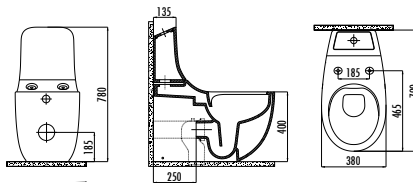

SET0027.014	FG321-00CB00E-0000	Foglia Rim-Off Wall Hung Pan Combined Bidet
	FG321-11CB00E-0000	Foglia Rim-Off Wall Hung Pan
	KC2703.01.0000E	Foglia Duroplast Soft Closing Seat&Cover - White

Qty of Pallet: Pan Set* 12 • Qty of Box: 1 Set • Set Weight: 32,4 kg

This product packed with its' adaptable seat&cover. There is only hidden connection for the self cleaning pipe&internal mechanism.

SET0027.015	FG350-00CB00E-0000	Foglia Rim-Off Back to Wall Pan Combined Bidet
	FG350-11CB00E-0000	Foglia Rim-Off Back to Wall Pan
	KC2703.01.0000E	Foglia Duroplast Soft Closing Seat&Cover - White

Qty of Pallet: Pan Set* 25 • Qty of Box: 1 Set • Set Weight: 32,84 kg

This product packed with its' adaptable seat&cover. There is only hidden connection for the self cleaning pipe&internal mechanism.

SET0027.016	FG360-00CB00E-0000	Foglia Rim-Off Back to Wall Pan Combined Bidet
	FG360-11CB00E-0000	Foglia Rim-Off Back to Wall Pan
	FG400-00CB10E-0000	Foglia Cistern
	KC2703.01.0000E	Foglia Duroplast Soft Closing Seat&Cover - White
	IT5030	Double Flushing Cistern Internal Mechanism

Qty of Pallet: Pan Set 15 • Cistern 50 • Qty of Box: 1 Set Set Weight: Pan 41,96 kg • Cistern 9,27 kg

This product packed with its' adaptable seat&cover, cistern and internal mechanism.

There is only hidden connection for the self cleaning pipe&internal mechanism Not suitable for side connection.

SET0027.017	FG510-00CB00E-0000	Foglia Wall Hung Bidet
	FG3501	Foglia Bidet Faucet
	SF198-1	Bidet Siphon G11/4" Length 33cm
	SF031	Automatic Pop-up Waste with Overflow

Qty of Pallet: Bidet Set* 18 • Qty of Box: 1 Set • Set Weight: 22,84 kg

*All sets parts are packed together.