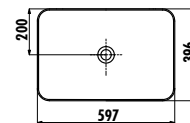

Qty of Pallet: Washbasin 56 • Weight: Washbasin 12,69 kg

Decorated and colored products, are produced by the time given after order.