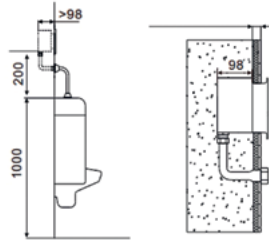

AUTOMATIC SENSOR PRODUCTS

ES4810

- Urinal Flusher AC/DC
- Flush mounted system
- 220V AC-6V 4 pcs AAA alkaline battery

Qty of Box: 8 Weight: 1,65kg

Battery is not included.