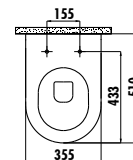

FE322-00CM00E-0000	Free Rim-Off Wall Hung Pan Combined Bidet - Matt Cappucino
FE322-11CM00E-0000	Free Rim-Off Wall Hung Pan - Matt Cappucino
KC0903.01.0800E	Duck Duroplast Soft Closing Matt Cappucino Seat&Cover