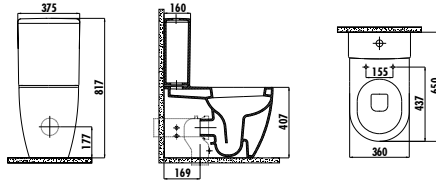

MA410-00CB00E-0000

Multi Cistern

KC0903.02.0000E

Duck Duroplast Soft Closing Seat&Cover - White

Qty of Pallet: Pan 15 • Cistern 75 • Qty of Box: Seat&Cover 10 Weight: Pan 37,12 kg • Cistern 14,15 kg • Seat&Cover 2,55 kg