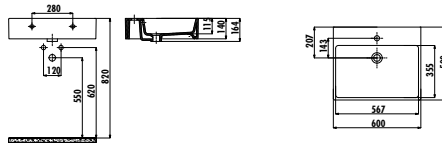

NX260-00CB00E-0000

Next Top Counter Washbasin 60 cm

Qty of Pallet: Washbasin 30 • Weight: Washbasin 20,08 kg