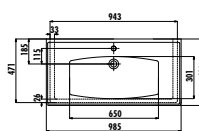

TF200-00CB00E-0000

Sera Washbasin 100 cm

Qty of Pallet: Washbasin 20 • Weight: Washbasin 26,68 kg