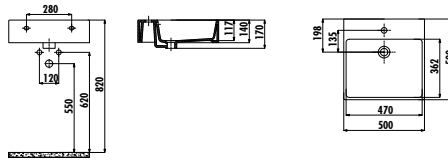

NX256-00CB00E-CA00

Next Top Counter Square Washbasin 50 cm Golden Flower Decor

Qty of Pallet: Washbasin 40 Weight: Washbasin 18,6 kg