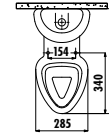

KC0802.01.0000E

Kid Duroplast Seat & Cover with Metal Hinge - White

Qty of Pallet: Pan 30 • Cistern: 75 • Qty of Box: Internal Mechanism 10 Seat&Cover: 10 Weight: Pan 13,78 kg • Cistern 7,27 kg • Internal Mechanism 0,85 kg • Seat&Cover 1,55 kg