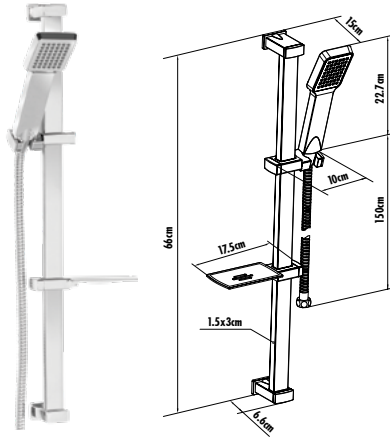

SHOWER SETS

SH453

Sliding Shower Set 1F Square

- Surface mounted • Single Function shower handle
- Couple closey united spiral for connection shower faucet
- 150 cm hand shower flex hose • Soap dispenser mounting on body
- Adjustable shower hook

Qty of Box: 10 Weight: 113kg

It is suitable for Applique faucet and shower faucet. Shower faucet is not included.