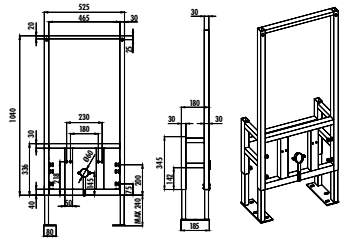

# QUICK INSTALLATION SETS

GBM500.00 Quick installation to Floor Self-Standing for Bidets

Weight: 14,10 kg

<Bidet

GBM500.01 Quick installation to Front of the Wall for Bidets

Weight: 11,50 kg

<Bidet

GPM600.00 Quick installation to Floor Self-Standing for Urinals