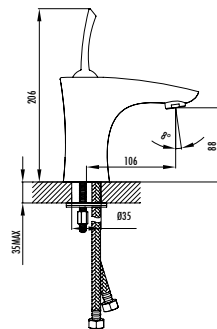

PLANET

PL1801

1. Planet Basin Faucet
2. The length of the discharge end is 106 mm
   - The height of the discharge end is 88 mm
   - Joystick handle • Long lasting 35mm ceramic cartridge

Qty of Box: 8 Weight: 1.93kg