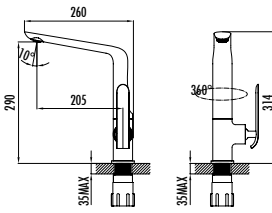

BL8511-B

1. Bloom Kitchen Faucet White
2. The length of the discharge end is 260 mm
   - The height of the discharge end is 290 mm
   - Long lasting 35mm ceramic cartridge
   - Swing pipe

Qty of Box: 6 Weight: 2,65kg