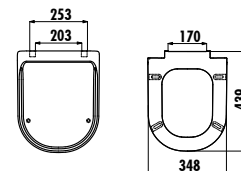

KC0303.01.1400E

Antik Duroplast Soft Closing Seat&Cover - Matt Black

Weight: Seat&Cover 3,02 kg