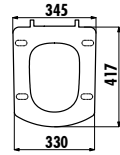

SORTI

KC2103.01.0000E	Sorti Duroplast Soft Closing Seat&Cover - White
KC2102.01.0000E	Sorti Duroplast Seat & Cover with Metal Hinge - White (Adaptable with TP326 - TH360 - SR310 Pans.)
KC2102.02.0000E	Sorti Duroplast Seat & Cover with Metal Hinge - White (Adaptable with SR320 pan.)

Qty of Box: Seat&Cover 10 Weight: Seat&Cover 2,55- 2,35kg

SH DUROPLAST

KC1803.01.0000E SH Duroplast Soft Closing Seat&Cover - White

Qty of Box: Seat&Cover 10 • Weight: Seat&Cover 2,75 kg

TEFEN

KC2203.01.0000E Tefen Duroplast Soft Closing Seat&Cover - White

KC2202.01.0000E Tefen Duroplast Seat&Cover with Metal Hinge - White

KC2201.01.0000E Tefen Duroplast Seat&Cover with Plastic Hinge - White

Qty of Box: Seat&Cover 10 • Weight: Seat&Cover 2,55-2,35-2,41 kg

TREND

KC2303.01.0000E Trend Duroplast Soft Closing Seat&Cover - White

KC2302.01.0000E Trend Duroplast Seat & Cover with Metal Hinge - White

Qty of Box: Seat&Cover 10 • Weight: Seat&Cover 3,35-2,94 kg