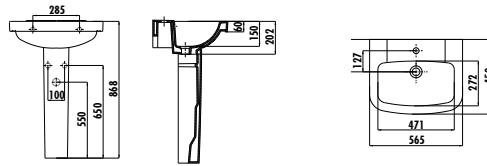

# VITROYA

VT056-00CB00E-0000	Vitroya Washbasin 56 cm
VT253-00CB00E-0000	Vitroya Thin Full Pedestal

Qty of Pallet: Washbasin + Full Pedestal 15 Qty of Box: 1 Set (Please look at logistic table) Weight: Washbasin 17,31 kg • Full Pedestal 9,71 kg