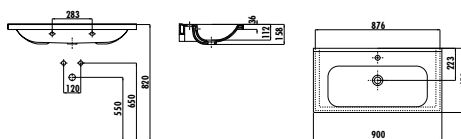

ID090-00CB00E-0000

Ideal Washbasin 90 cm

Qty of Pallet: Washbasin 24 • Weight: Washbasin 22,37 kg