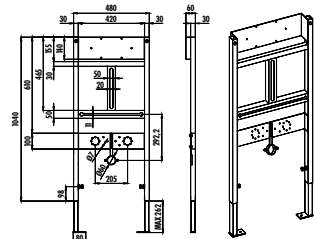

<Urinal

GPM600.01 Quick installation to Front of the Wall for Urinals

Weight: 11,03 kg