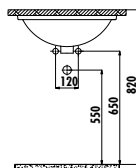

TP214-00CB00E-0000

Under Counter Washbasin 37*47 cm

Qty of Pallet: Washbasin 40 • Weight: Washbasin 7,94 kg