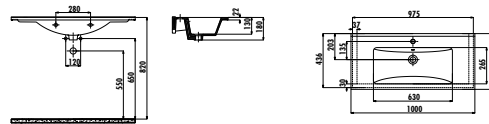

SU100-00CB00E-0000

Su Washbasin 100 cm

Qty of Pallet: Washbasin 24 • Weight: Washbasin 21,87 kg