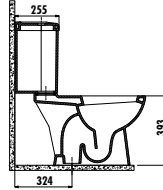

SD300-00CB00E-0000	Sedef S-Trap Pan Combined Bidet
SD300-11CB00E-0000	Sedef S-Trap Pan
SD440-00CB00E-0000	Sedef Corner Cistern
KC0703.01.0000E	Çınar Duroplast Soft Closing Seat&Cover - White

Qty of Pallet: Pan 15 • Cistern 55 • Qty of Box: Seat&Cover 10 Weight: Pan 22,75 kg • Cistern 11,87 kg • Seat&Cover 2,85 kg