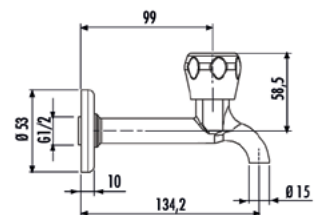

Qty of Box: 50 Weight: 0,33kg

**T302S**Short Water Tap 1/2"  
(Chrome)

Qty of Box: 50 Weight: 0,33kg

**T201L**Long Water Tap 1/2"  
(Chrome)

Qty of Box: 40 Weight: 0,37kg