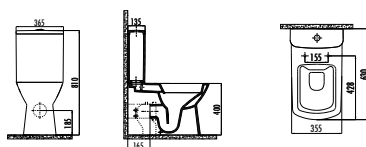

NV361-00CB00E-0000	Nova Rim-Off Back to Wall Pan Combined Bidet
NV361-11CB00E-0000	Nova Rim-Off Back to Wall Pan
NV410-00CB00E-0000	Nova Cistern
KC1603.01.0000E	Lara Duroplast Soft Closing Seat&Cover - White

Qty of Pallet: Pan 15 • Cistern 85 Qty of Box: Seat&Cover 10 Weight: Pan 29,30 kg • Cistern 13,60 kg Seat&Cover 2,32 kg