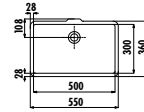

TOP COUNTER & UNDER COUNTER WASHBASINS

TP730-00CB00E-0000

Under Counter Washbasin 30*50 cm

Qty of Pallet: Washbasin 50 • Weight: Washbasin 11,54 kg