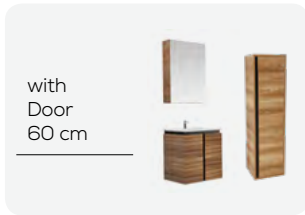

WITH DRAWER OR DOOR, AS YOU WISH

with Door 60 cm

with Door 80 cm

with Door 100 cm

with Drawer 100 cm

	WASHBASIN UNIT	LED MIRROR	HIGH CABINET
with Door 60 cm	VE0060.01.VV	VE1060.01.VV	VE2131.01.VV
with Door 80 cm	VE0080.42.VV	VE1080.00.VV	
with Door 100 cm	VE0100.42.VV	VE1100.00.VV	
with Drawer 100 cm	VE0100.00.VV	VE1100.00.VV	