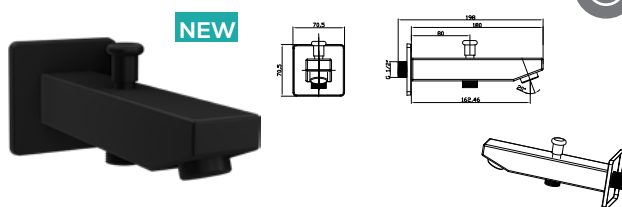

A16 Concealed Shower Spout with Diverter
• The length of discharge end is 135 mm
• G1/2" connected • Diverter system

Qty of Box: 25 Weight: 0,68kg