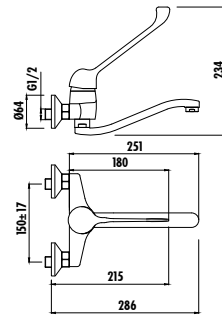

HM1106

1. Medical Doctor Applique Basin Faucet
2. Long lasting 40 mm ceramic cartridge
   - The length of the discharge end is 200 mm • Swing pipe
   - For easy control long and ergonomic handle
   - Flowrate is 8l/min • Working pressure is 3-4 bar

Qty of Box: 16 Weight: 1,27kg