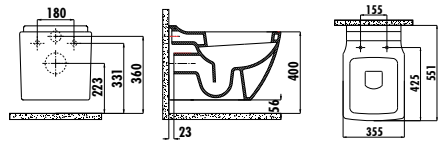

TP324-00CB00E-0000	Trend Wall Hung Pan Combined Bidet
TP324-11CB00E-0000	Trend Wall Hung Pan
KC2303.01.0000E	Trend Duroplast Soft Closing Seat&Cover - White

Qty of Pallet: Pan 24 • Qty of Box: Seat&Cover 10 Weight: Pan 30,6 kg • Seat&Cover 3,35 kg