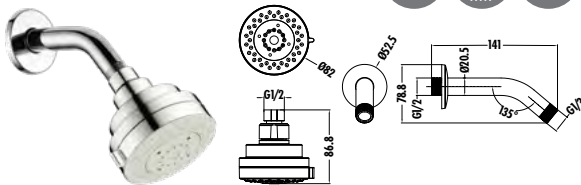

SH104

Shower Handle Set 3F  
 • 3 Functions

Qty of Box: 50 Weight: 0,21kg

SH035

Shower Head (Wall) 3F  
 • 3 Functions

Qty of Box: 16 Weight: 0,25kg

SH034

Shower Head (Wall) 3F  
 • 3 Functions