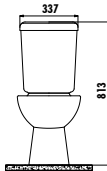

SD300-00CB00E-0000	Sedef S-Trap Pan Combined Bidet
SD300-11CB00E-0000	Sedef S-Trap Pan
SD440-00CB00E-0000	Sedef Corner Cistern
KC0703.01.0000E	Çınar Duroplast Soft Closing Seat&Cover - White

Qty of Pallet: Pan 15 • Cistern 55 • Qty of Box: Seat&Cover 10 Weight: Pan 22,75 kg • Cistern 11,87 kg • Seat&Cover 2,85 kg