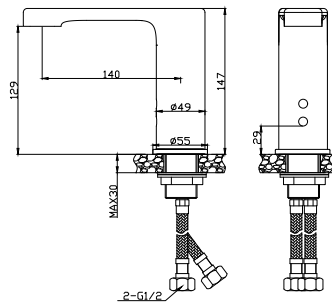

ES2400

Sensor Faucet AC/DC
• 220V AC+6V 4 pcs AAA alkaline battery

Qty of Box: 8 Weight: 1,91kg