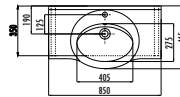

ET185-00CB00E-0000

Etol Washbasin 85 cm

Qty of Pallet: Washbasin 24 • Weight: Washbasin 23,12 kg