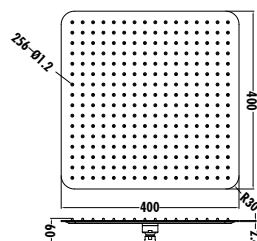

SH4000

Stainless Slim Shower Head
• Square • Anti-limescale easy effaceable silicon points
• 400x400 mm

Qty of Box: 5 Weight: 2,83kg