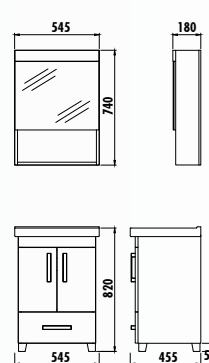

STAR

	WASHBASIN UNIT	TOP MODULE	HIGH CABINET
100 cm	SA0100.01	SA1100.01	SA2190.01 SA2190.03 High Cabinet with Laundry Basket
85 cm	SA0085.01	SA1085.01	
65 cm	SA0065.01	SA1065.01	
55 cm	SA0055.01	SA1055.01	

SECONDARY COLOR

- AFRO-MOSA
- BRIGHT RED
- BRIGHT WHITE
- BRIGHT DAMSON
- BRIGHT BLACK
- BODY 6DOOR
- BRIGHT WHITE

MIRROR LED COLOR

- DAYLIGHT

MATERIAL

- MDF LAM

SPECIFICATIONS

- LED

Adaptable Washbasin: TF200 - TF185 - TF165 - TF155

Star 55 Set