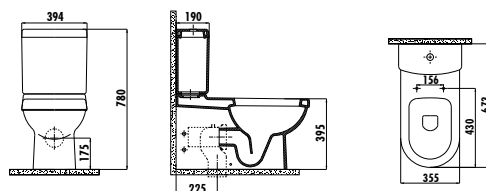

VT360-00CB00E-0000	Vitroya Back to Wall Pan Combined Bidet
VT360-00CB00E-0000	Vitroya Back to Wall Pan
VT410-00CB00E-0000	Vitroya Cistern
KC0103.03.0000E	Amasra Ultima Duroplast Soft Closing Seat&Cover - White

Qty of Pallet: Pan 15 • Cistern 75 • Seat&Cover 10 Weight: Pan 28,64 kg • Cistern 14,02 kg • Seat&Cover 2,35 kg