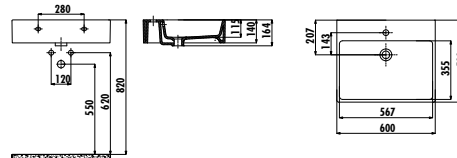

NX260-00CB00E-DW00

Next Top Counter Square Washbasin 60 cm Damask White

Qty of Pallet: Washbasin 30 • Weight: Washbasin 20,08 kg