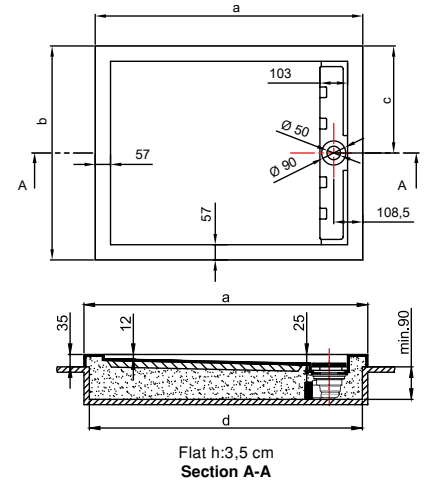

CONCEALED DRAIN SHOWER TRAY

Rectangular Concealed Shower Tray

RECTANGULAR CONCEALED SHOWER TRAYS INTERNAL DEPTH 2.5 CM

SIZE	Zero Ground h:1,5 cm	Flat h: 3,5 cm	Monoflat h: 6,5 cm	Monoblock h: 12 cm	Footed h: 18 cm
	Code	Code	Code	Code	Code
90x80	DT.DT00.0001	DT.DT00.0018	DT.DT00.0035	DT.DT00.0052	DT.DT00.0069
100x80	DT.DT00.0002	DT.DT00.0019	DT.DT00.0036	DT.DT00.0053	DT.DT00.0070
100x90	DT.DT00.0003	DT.DT00.0020	DT.DT00.0037	DT.DT00.0054	DT.DT00.0071
110x80	DT.DT00.0004	DT.DT00.0021	DT.DT00.0038	DT.DT00.0055	DT.DT00.0072
110x90	DT.DT00.0005	DT.DT00.0022	DT.DT00.0039	DT.DT00.0056	DT.DT00.0073
120x80	DT.DT00.0006	DT.DT00.0023	DT.DT00.0040	DT.DT00.0057	DT.DT00.0074
120x90	DT.DT00.0007	DT.DT00.0024	DT.DT00.0041	DT.DT00.0058	DT.DT00.0075
130x80	DT.DT00.0008	DT.DT00.0025	DT.DT00.0042	DT.DT00.0059	DT.DT00.0076
130x90	DT.DT00.0009	DT.DT00.0026	DT.DT00.0043	DT.DT00.0060	DT.DT00.0077
140x80	DT.DT00.0010	DT.DT00.0027	DT.DT00.0044	DT.DT00.0061	DT.DT00.0078
140x90	DT.DT00.0011	DT.DT00.0028	DT.DT00.0045	DT.DT00.0062	DT.DT00.0079
150x80	DT.DT00.0012	DT.DT00.0029	DT.DT00.0046	DT.DT00.0063	DT.DT00.0080
150x90	DT.DT00.0013	DT.DT00.0030	DT.DT00.0047	DT.DT00.0064	DT.DT00.0081
160x80	DT.DT00.0014	DT.DT00.0031	DT.DT00.0048	DT.DT00.0065	DT.DT00.0082
160x90	DT.DT00.0015	DT.DT00.0032	DT.DT00.0049	DT.DT00.0066	DT.DT00.0083
170x80	DT.DT00.0016	DT.DT00.0033	DT.DT00.0050	DT.DT00.0067	DT.DT00.0084
170x90	DT.DT00.0017	DT.DT00.0034	DT.DT00.0051	DT.DT00.0068	DT.DT00.0085

Dimensions (cm)	90x80	100x80	110x80	120x80	130x80	140x80	150x80	160x80	170x80
A	90	100	110	120	130	140	150	160	170
B	80	80	80	80	80	80	80	80	80
C	40	40	40	40	40	40	40	40	40
D	86	96	106	116	126	136	146	156	166

Dimensions (cm)	100x90	110x90	120x90	130x90	140x90	150x90	160x90	170x90
A	100	110	120	130	140	150	160	170
B	90	90	90	90	90	90	90	90
C	45	45	45	45	45	45	45	45
D	96	106	116	116	136	146	156	166