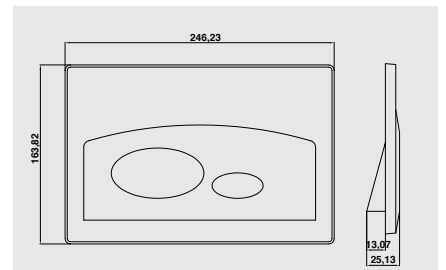

DROP CONTROL PANELS

GP2002.04 Anthracite Control Panel

Qty of Box: 10 • Weight: 0,51 kg

GP2002.05 Basalt Control Panel

Qty of Box: 10 • Weight: 0,51 kg

GP2002.06 Cappuccino Control Panel

Qty of Box: 10 • Weight: 0,51 kg

GP2001.00 White Control Panel

Qty of Box: 10 • Weight: 0,51 kg

GP2002.00 Matt Grey Painted Control Panel

Qty of Box: 10 • Weight: 0,51 kg

GP2002.01 Matt Black Painted Control Panel

Qty of Box: 10 • Weight: 0,51 kg

GP2002.02 Bright Black Painted Control Panel

Qty of Box: 10 • Weight: 0,51 kg

GP2003.00 Matt Chrome Plated Control Panel

Qty of Box: 10 • Weight: 0,51 kg

GP2004.00 Bright Chrome Plated Control Panel

Qty of Box: 10 • Weight: 0,51 kg

GP2006.00 Gold Painted Control Panel

Qty of Box: 10 • Weight: 0,51 kg

GP2007.00 Antique Look Control Panel

Qty of Box: 10 • Weight: 0,51 kg