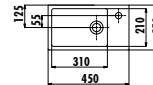

TP025-00CB00E-0000

Elmas Washbasin 45 cm

Qty of Pallet: Washbasin 200 • Weight: Washbasin 6,58 kg