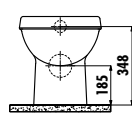

VT350-00CB00E-0000	Vitroya Back to Wall Pan Combined Bidet
VT350-11CB00E-0000	Vitroya Back to Wall Pan
KC0103.03.0000E	Amasra Ultima Duroplast Soft Closing Seat&Cover - White

Qty of Pallet: Pan 25 • Qty of Box: Seat&Cover 10 Weight: Pan 26 kg • Seat&Cover 2,35 kg