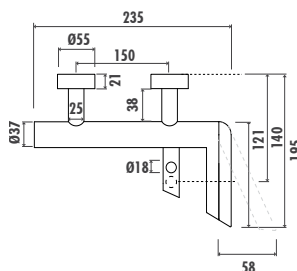

SM2500

Smooth Bath Shower Faucet

- The length of the discharge end is 140 mm
- Locking diverter
- Long lasting ceramic cartridge

Qty of Box: 4 Weight: 1,39kg