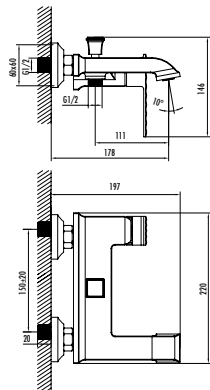

DM2501

1. Diamond Bath Shower Faucet
2. The length of the discharge end is 178 mm
   - Upper set connecting G1/2"
   - Long lasting 35mm ceramic cartridge
   - Locking diverter

Qty of Box: 6 Weight: 2,93kg