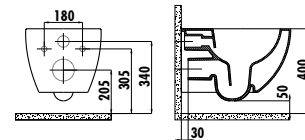

FE322-00CM00E-0000	Free Rim-Off Wall Hung Pan Combined Bidet - Matt Cappucino
FE322-11CM00E-0000	Free Rim-Off Wall Hung Pan - Matt Cappucino
KC0903.01.0800E	Duck Duroplast Soft Closing Matt Cappucino Seat&Cover