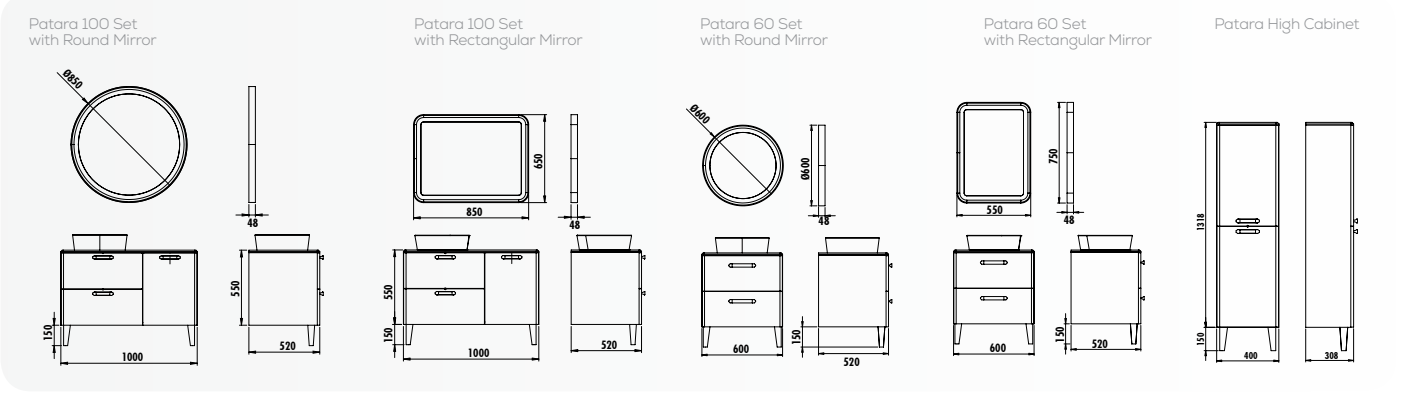

WASHBASIN UNIT	LED MIRROR		HIGH CABINET
		Rounded	Rectangular	
100 cm LP140	PT0100.42		PT4085.01	PT2147.01
100 cm LP140	PT0100.42	PT4085.02		
100 cm LP040	PT0100.52	PT4085.02		
100 cm LP040	PT0100.52		PT4085.01	
60 cm LP140	PT0060.42		PT4055.01	
60 cm LP140	PT0060.42	PT4060.02		
60 cm LP040	PT0060.52		PT4055.01	
60 cm LP040	PT0060.52	PT4060.02		

BODY & DOOR | MATT GREEN | MATT CAPPUCINO | WHITE

SECONDARY COLOR | MASSIVE

MIRROR LED COLOR | DAYLIGHT

MATERIAL | BODY MDF LAM COATING LACQUER

SPECIFICATIONS |

DIMENSIONS (w x h x d) mm   1000x550x520   850x650 - 550x750   400x1470x310
600x550x520   Ø85 - Ø60

Adaptable Washbasin: LP040 - LP140