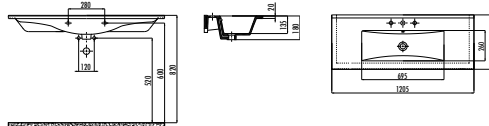

SU120-00CB00E-0000

Su Washbasin 120 cm

Qty of Pallet: Washbasin 20 • Weight: Washbasin 26,09 kg