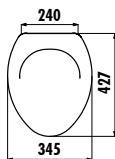

Cinar Duroplast Seat&Cover with Plastic Hinge - White

Qty of Box: Seat&Cover 10 • Weight: Seat&Cover 2,05 kg