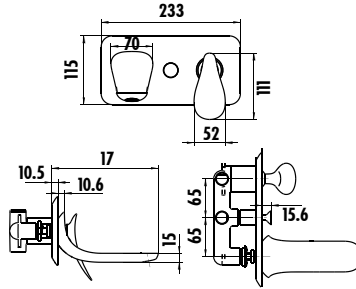

FG2501

Foglia Concealed Bath Shower Faucet
• The length of the discharge end is 178 mm
• Long Lasting 35mm Ceramic Cartridge

Qty of Box: 6 Weight: 3,250kg