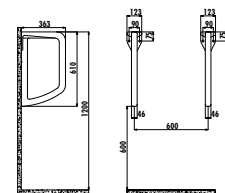

TP660-00CB00E-0000

Urinal Separator

Qty of Pallet: Separator 24 • Weight: Separator 9,3 kg