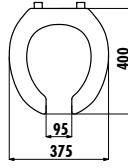

HANDICAP

KC0403.01.0000E

Handicap Duroplast Soft Closing Seat&Cover - White

Qty of Box: Seat&Cover 10 • Weight: Seat&Cover 2,9 kg