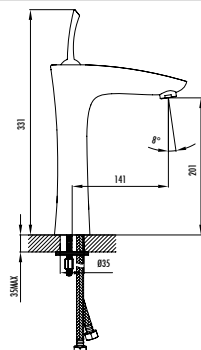

PL6801

1. Planet Long Basin Faucet
2. The length of the discharge end is 141 mm
   - The height of the discharge end is 201 mm
   - Joystick handle • Long lasting 35mm ceramic cartridge

Qty of Box: 8 Weight: 2.97kg