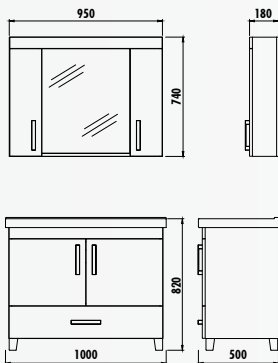

WASHBASIN UNIT	TOP MODULE	HIGH CABINET
100 cm	SA0100.01	SA1100.01	SA2190.01 SA2190.03 High Cabinet with Laundry Basket
85 cm	SA0085.01	SA1085.01	
65 cm	SA0065.01	SA1065.01	
55 cm	SA0055.01	SA1055.01	

SECONDARY COLOR

- AFRO-MOSA
- BRIGHT RED
- BRIGHT WHITE
- BRIGHT DAMSON
- BRIGHT BLACK
- BODY 6DOOR
- BRIGHT WHITE

MIRROR LED COLOR

- DAYLIGHT

MATERIAL

- MDF LAM

SPECIFICATIONS

- LED

Adaptable Washbasin: TF200 - TF185 - TF165 - TF155

Star 100 Set