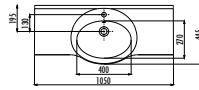

Sera Washbasin 55 cm

Qty of Pallet: Washbasin 40 • Weight: Washbasin 15,17 kg

ET205-00CB00E-0000

Etol Washbasin 105 cm

Qty of Pallet: Washbasin 24 • Weight: Washbasin 23,5 kg

ET185-00CB00E-0000

Etol Washbasin 85 cm