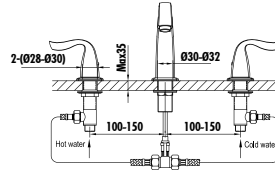

GIZA

GZ1503
GZ1503G

1. Giza 3 Hole Basin Faucet
   Giza 3 Hole Basin Faucet - Gold
2. The length of the discharge end is 118 mm • The height of the discharge end is 159 mm
   - Double handle (Hot&Cold) • 3 Hole basin faucet
   - Quarter-turn cartridge • Flooded pop up flusher included

Qty of Box: 6 Weight: 2.55kg