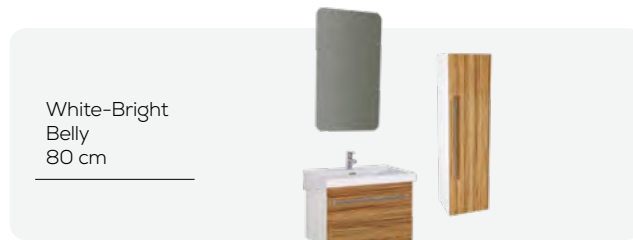

BODY |

DOOR |

MIRROR LED COLOR |

MATERIAL |

SPECIFICATIONS |

Adaptable Washbasin: ID100, ID080, ID060

White  
80 cm

White-Bright  
Belly  
80 cm