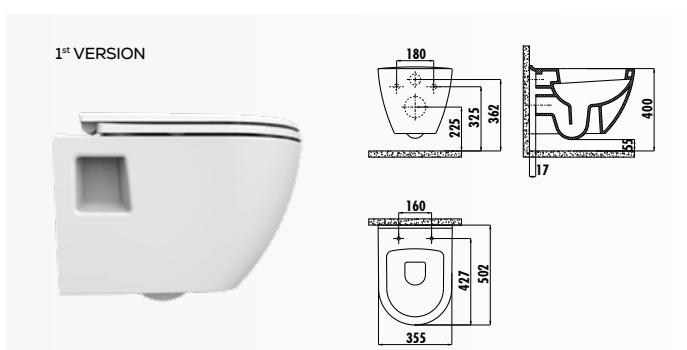

SINGLE PRODUCTS - WALL HUNG PANS

TP325-00CB00E-0000	Terra Wall Hung Pan Combined Bidet
TP325-11CB00E-0000	Terra Wall Hung Pan
TP325-50CB00E-0000*	Terra Wall Hung Pan Combined Bidet
TP325-51CB00E-0000*	Terra Wall Hung Pan
KC0103.03.0000E	Amasra Ultima Duroplast Soft Closing Seat&Cover - White

TP325-00SM00E-0000	Terra Wall Hung Pan Combined Bidet- Matt Black
TP325-11SM00E-0000	Terra Wall Hung Pan - Matt Black
TP325-50SM00E-0000*	Terra Wall Hung Pan Combined Bidet - Matt Black
TP325-51SM00E-0000*	Terra Wall Hung Pan - Matt Black
KC0903.01.1400E	Duck Duroplast Soft Closing Seat&Cover - Matt Black

TP325-00CB00E-NA00	Terra Wall Hung Pan Combined Bidet - Golden Point Decorated
TP325-11CB00E-NA00	Terra Wall Hung Pan - Golden Point Decorated
TP325-50CB00E-NA00*	Terra Wall Hung Pan Combined Bidet - Golden Point Decorated
TP325-51CB00E-NA00*	Terra Wall Hung Pan - Golden Point Decorated
KC0103.03.0000E	Amasra Ultima Duroplast Soft Closing Seat&Cover - White

TP325-00CB00E-CA00	Terra Wall Hung Pan Combined Bidet - Golden Flower Decorated
TP325-11CB00E-CA00	Terra Wall Hung Pan - Golden Flower Decorated
TP325-50CB00E-CA00*	Terra Wall Hung Pan Combined Bidet - Golden Flower Decorated
TP325-51CB00E-CA00*	Terra Wall Hung Pan - Golden Flower Decorated
KC0103.03.0000E	Amasra Ultima Duroplast Soft Closing Seat&Cover - White

*START WITH TP325-5 CODED PRODUCTS ARE 2ND VERSIONS.

Due to the production technology, there is a small visual and weight difference between the two versions. [You can use the logistic weight table on page 332 for weight.] Please indicate your preference at the order stage!

Qty of Pallet: Pan 24 • Qty of Box: Seat&Cover 10 •
Weight: 1st Version Pan 22,56 kg
• 2nd Version Pan 24,30 kg • Seat&Cover 2,35 kg

Fh.Flex040 /40 cm flex hose stainless steel braided.