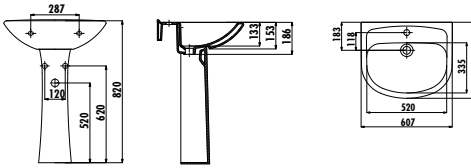

PA060-00CB00E-0000	Pitta Washbasin 60 cm
PA250-00CB00E-0000	Pitta Full Pedestal

Qty of Pallet: Washbasin + Pedestal 15 • Qty of Box: 1 Set (Please look at logistic table) Weight: Washbasin 17,97 kg • Full Pedestal 11,05 kg