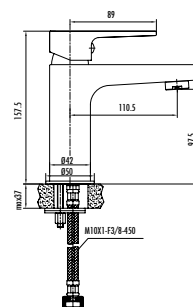

SHARP

SR1500
SR1500G
SR1500K
SR1500S

Sharp Basin Faucet
Sharp Basin Faucet - Gold
Sharp Basin Faucet - Red
Sharp Basin Faucet - Black

- The length of the discharge end is 110,5 mm
- The height of the discharge end is 97,5 mm
- Long lasting 35mm ceramic cartridge (Raised with feet)

Qty of Box: Chrome 16 Colored 10 - Weight: Chrome 1,23 Colored 2,05kg