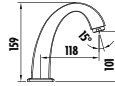

GIZA

GZ1503
GZ1503G

1. Giza 3 Hole Basin Faucet
   Giza 3 Hole Basin Faucet - Gold
2. The length of the discharge end is 118 mm • The height of the discharge end is 159 mm
   - Double handle (Hot&Cold) • 3 Hole basin faucet
   - Quarter-turn cartridge • Flooded pop up flusher included

Qty of Box: 6 Weight: 2.55kg