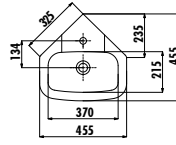

SPECIAL SOLUTIONS - CORNER

VT145-00CB00E-0000	Vitroya Corner Washbasin 45 cm
VT253-00CB00E-0000	Vitroya Thin Full Pedestal

Qty of Pallet: Washbasin + Pedestal 15 Qty of Box: 1 Set (Please look at logistic table) Weight: Washbasin 10,85 kg • Full Pedestal 9,71 kg