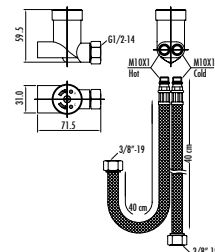

ES05

Hot&Cold Water Adjusting Faucet

Qty of Box: 50 Weight: 0,39kg

ES05 is given outlet to faucet in degree adjusting with manual system taking hot&cold water.