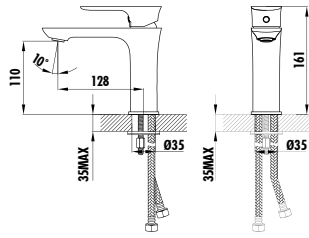

PURE

PR1500

Pure Basin Faucet

- The length of the discharge end is 128 mm
- The height of the discharge end is 110 mm
- Long lasting 35mm ceramic cartridge (Raised with feet)

Qty of Box: 8 Weight: 1,72kg