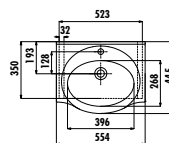

Qty of Pallet: Washbasin 24 • Weight: Washbasin 23,12 kg

ET165-00CB00E-0000

Etol Washbasin 65 cm

Qty of Pallet: Washbasin 30 • Weight: Washbasin 18,33 kg

ET155-00CB00E-0000

Etol Washbasin 55 cm

Qty of Pallet: Washbasin 40 • Weight: Washbasin 13,97 kg