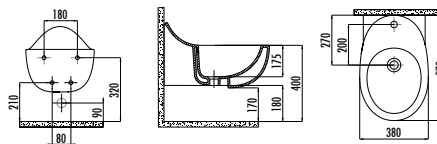

SET0027.017	FG510-00CB00E-0000	Foglia Wall Hung Bidet
	FG3501	Foglia Bidet Faucet
	SF198-1	Bidet Siphon G11/4" Length 33cm
	SF031	Automatic Pop-up Waste with Overflow

Qty of Pallet: Bidet Set* 18 • Qty of Box: 1 Set • Set Weight: 22,84 kg