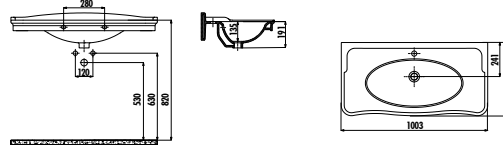

## ANTIK SERIES

AN100-00CB00E-0000

Antik Washbasin 100 cm

Qty of Pallet: Washbasin 20 • Weight: Washbasin 27,67 kg

AN080-00CB00E-0000

Antik Washbasin 80 cm

Qty of Pallet: Washbasin 20 • Weight: Washbasin 24,25 kg