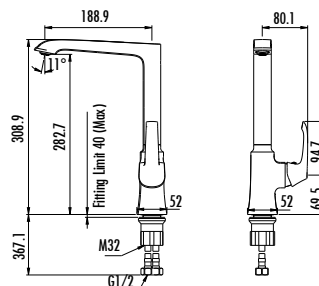

AG8500G
AG8500

Avangart Kitchen Faucet Gold
Avangart Kitchen Faucet

- The length of the discharge end is 188,9 mm
- The height of the discharge end is 282,7 mm
- Spout right and left is 55 rate • Swing pipe
- Long lasting 35mm ceramic cartridge (Raised with feet)

Qty of Box: 8 Weight: 2,13kg