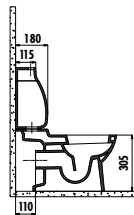

KC0802.01.0000E

Kid Duroplast Seat & Cover with Metal Hinge - White

Qty of Pallet: Pan 30 • Cistern: 75 • Qty of Box: Internal Mechanism 10 Seat&Cover: 10 Weight: Pan 13,78 kg • Cistern 7,27 kg • Internal Mechanism 0,85 kg • Seat&Cover 1,55 kg