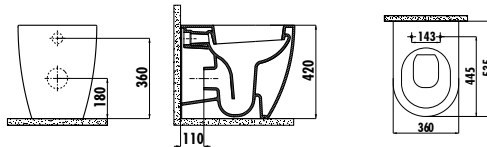

FE350-00CB00E-0000

Free Back to Wall Pan Combined Bidet

FE350-11CB00E-0000

Free Back to Wall Pan

KC0903.02.0000E

Duck Duroplast Soft Closing Seat&Cover - White

Qty of Pallet: Pan 25 • Qty of Box: Seat&Cover 10 Weight: Pan 31,5 kg • Seat&Cover 2,55 kg