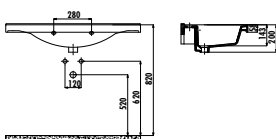

TF200-00CB00E-0000

Sera Washbasin 100 cm

Qty of Pallet: Washbasin 20 • Weight: Washbasin 26,68 kg