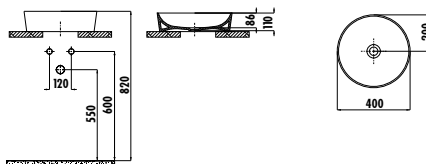

UL145-00CB00E-0000

Ultra Round Bowl Washbasin Ø45 cm

Qty of Pallet: 40 • Weight: Washbasin 9,42 kg

UL140-00CB00E-0000

Ultra Round Bowl Washbasin Ø40 cm

Qty of Pallet: 40 • Weight: Washbasin 9,42 kg

UL060-00CB00E-0000