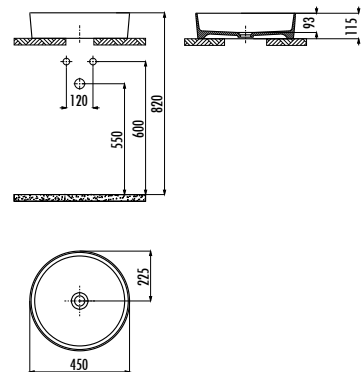

LP145-00CB00E-0000

Loop Round Bowl Washbasin
Ø45 cm

reddot winner 2021

NEW

LP145-00BM00E-0000

Loop Round Bowl Washbasin
Ø45 cm Matt Basalt

reddot winner 2021

NEW

LP145-00AM00E-0000

Loop Round Bowl Washbasin
Ø45 cm Matt Anthracite

reddot winner 2021

NEW

LP145-00CM00E-0000

Loop Round Bowl Washbasin
Ø45 cm Matt Cappuccino

reddot winner 2021

NEW

LP145-00SM00E-0000

Loop Round Bowl Washbasin
Ø45 cm Matt Black

reddot winner 2021

NEW

LP145-00MB00E-0000

Loop Round Bowl Washbasin
Ø45 cm Matt White

reddot winner 2021

NEW

Qty of Pallet: 30 • Weight: Washbasin 7,46 kg

Decorated and colored products, are produced by the time given after order.