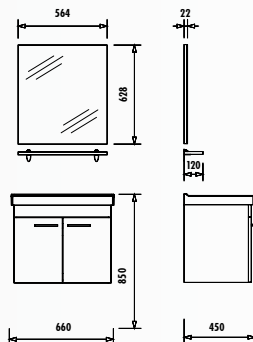

Note 65 Set (Top Module Mirror&Shelf)