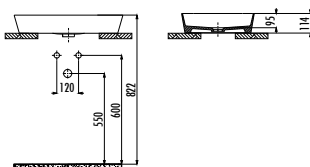

BOWL WASHBASINS - LOOP

LP060-00CB00E-0000

Loop Rectangular Bowl Washbasin 60cm

Qty of Pallet: 42 • Weight: Washbasin 11,34 kg