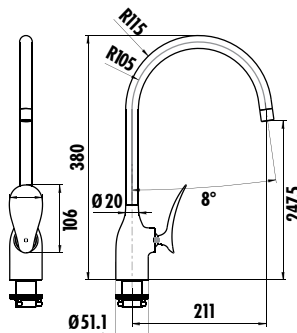

FG8501

Foglia Kitchen Faucet
• The length of the discharge end is 211 mm
• The height of the discharge end is 247.5 mm
• Long Lasting 25 mm Ceramic Cartridge

Qty of Box: 12 Weight: 1,690kg