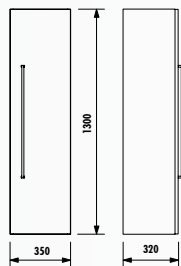

DIMENSIONS  
(wxhxd) mm

750x500x475

600x1000x35

350x1300x320

Adaptable Washbasin: EP080

Epic 80 Set

Epic High Cabinet

- BODY | BRIGHT WHITE
- DOOR | BRIGHT WHITE | BRIGHT BELLY
- MIRROR LED COLOR | DAYLIGHT
- MATERIAL | MDF LAM
- SPECIFICATIONS |