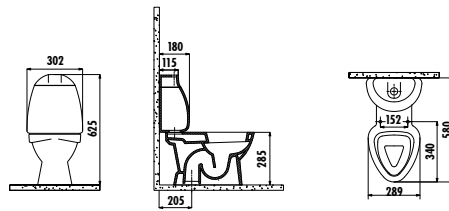

Kid Cistern

IT1025

Kid Cistern Dual Flushing Internal Mechanism

KC0802.01.1000E

Kid Duroplast Seat & Cover with Metal Hinge - White&Decorated

Qty of Pallet: Pan 30 • Cistern: 75 • Qty of Box: Internal Mechanism 10 Seat&Cover: 10 Weight: Pan 13,78 kg • Cistern 7,27 kg • Internal Mechanism 0,85 kg • Seat&Cover 1,55 kg