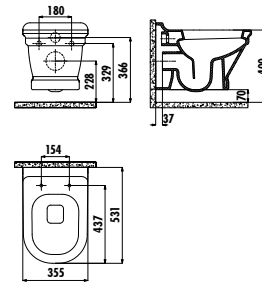

Qty of Pallet: Pan + Seat&Cover 24
Qty of Box: 1 Set
Weight: Pan 26,52 kg • Seat&Cover 3,02 kg
Black Seat&Cover 2,05 kg

Decorated and colored products, are produced by the time given after order.

There is only hidden connection for the self cleaning pipe&internal mechanism Not suitable for side connection.

Fh.Flex040 /40 cm flex hose stainless steel braided.