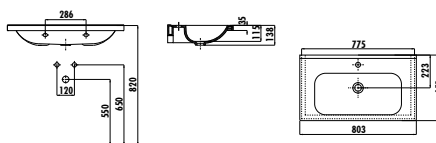

ID080-00CB00E-0000

Ideal Washbasin 80 cm

Qty of Pallet: Washbasin 24 • Weight: Washbasin 19,73 kg