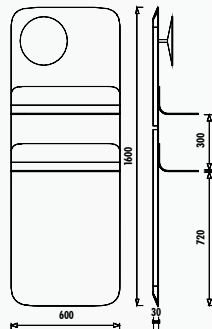

Foglia Wall Unit