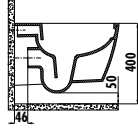

# ELEGANT

EG321-00CB00E-0000	Elegant Rim-Off Wall Hung Pan Combined Bidet
EG321-11CB00E-0000	Elegant Rim-Off Wall Hung Pan
KC1103.01.0000E	Elegant Duroplast Soft Closing Seat&Cover - White

Qty of Pallet: Pan 24 • Qty of Box: Seat&Cover 10 Weight: Pan 28,16 kg • Seat&Cover 2,44 kg