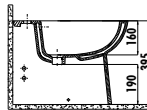

LR500-00CB00E-0000	Lara Back to Wall Bidet

Qty of Pallet: Bidet 24 • Weight: Bidet 28,15 kg