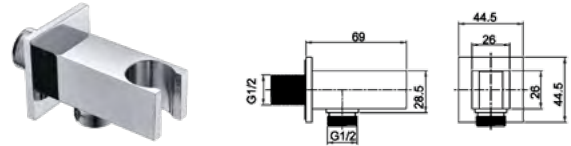

Qty of Box: 50 Weight: 0,93kg

Rosette is included.

**A03-02** Strappy Shower Spout  
 • The length of discharge end is 69 mm

Qty of Box: 50 Weight: 0,93kg

Rosette is included.

**A12** Shower Arm  
 • The length of discharge end is 334 mm  
 • G1/2" connected  
 Chrome  
 A12S Matt Black