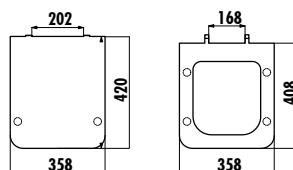

TREND

KC2303.01.0000E Trend Duroplast Soft Closing Seat&Cover - White

KC2302.01.0000E Trend Duroplast Seat & Cover with Metal Hinge - White

Qty of Box: Seat&Cover 10 • Weight: Seat&Cover 3,35-2,94 kg