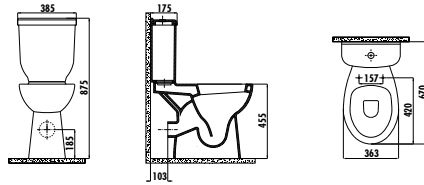

BD305-00CB00E-0000	S-Trap Pan Combined Bidet
BD305-11CB00E-0000	S-Trap Pan
SD410-00CB00E-0000	Sedef Cistern
KC0703.01.0000E	Çınar Duroplast Soft Closing Seat&Cover - White

Qty of Pallet: Pan 12 • Cistern 75 Qty of Box: Seat&Cover 10 Weight: Pan 27,16 kg • Cistern 13,68 kg • Seat&Cover 2,85 kg

BD315-00CB00E-0000	P-Trap Pan Combined Bidet
BD315-11CB00E-0000	P-Trap Pan
SD410-00CB00E-0000	Sedef Cistern
KC0703.01.0000E	Çınar Duroplast Soft Closing Seat&Cover - White

Qty of Pallet: Pan 12 • Cistern 75 Qty of Box: Seat&Cover 10 Weight: Pan 26,22 kg • Cistern 13,68 kg • Seat&Cover 2,85 kg

BD320-00CB00E-0000	Wall Hung Pan Combined Bidet
BD320-11CB00E-0000	Wall Hung Pan
KC0403.01.0000E	Handicapped Duroplast Soft Closing Seat&Cover - White

Qty of Pallet: Pan 15 Qty of Box: Seat&Cover 10 Weight: Pan 22,93 kg • Seat&Cover 2,9 kg

TB200	Grab Bar (Fixed) 90°

Qty of Box: 10 • Weight: 2,27 kg
AlSi 304 Stainless Steel