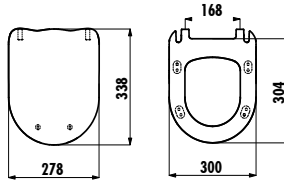

DUCKY

KC1003.01.1200E

Ducky Duroplast Soft Closing Seat&Cover - Yellow

Qty of Box: Seat&Cover 10 • Weight: Seat&Cover 2,05 kg