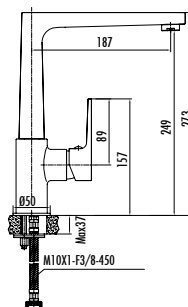

SR8500
SR8500S

Sharp Kitchen Faucet
Sharp Kitchen Faucet - Black

- The length of the discharge end is 187 mm
- The height of the discharge end is 249 mm
- Long lasting 35mm ceramic cartridge (Raised with feet)

Qty of Box: 8 - Weight: 2,03kg