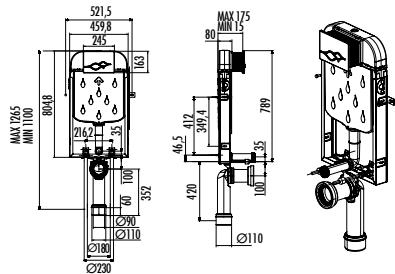

Concealed Cistern without Metal Legs for Wall Hung Pans 3-6 L