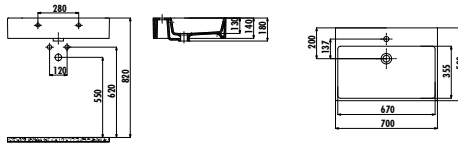

NEXT

NX270-00CB00E-0000

Next Top Counter Washbasin 70 cm

Qty of Pallet: Washbasin 24 • Weight: Washbasin 23,14 kg