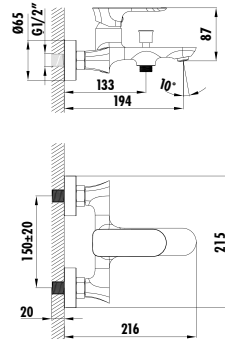

PR2500

Pure Bath Shower Faucet

- The length of the discharge end is 194 mm
- Upper set connecting G1/2"
- Long lasting 35mm ceramic cartridge (Raised with feet)
- Locking diverter

Qty of Box: 6 Weight: 2,3kg