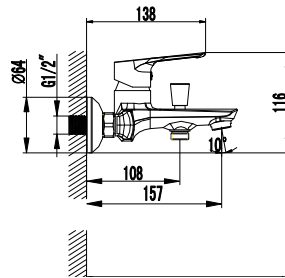

SO2500

1. Solo Bath Shower Faucet
2. The height of the discharge end is 157 mm
   - Long lasting 35mm ceramic cartridge

Qty of Box: 8 Weight: 1,80kg