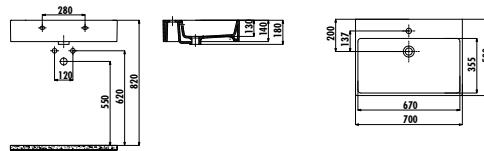

NX270-00CB00E-DW00

Next Top Counter Square Washbasin 70 cm Damask White

Qty of Pallet: Washbasin 24 • Weight: Washbasin 23,14 kg