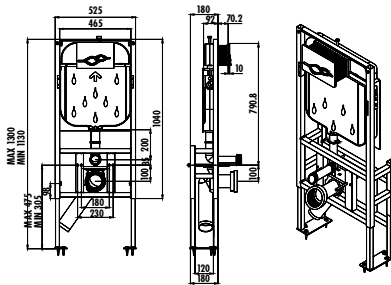

Application Set in Drywall for Wall Hung Pans 3 - 6 L (Quick installation to floor self-standing with steel frame)

Weight: 20,99 kg