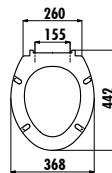

CINAR

KC0703.01.0000E

Cinar Duroplast Soft Closing Seat&Cover - White

Qty of Box: Seat&Cover 10 • Weight: Seat&Cover 2,85 kg