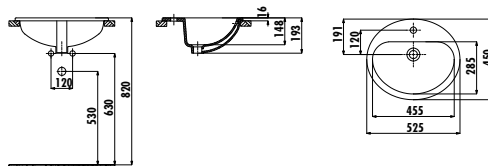

TP225-00CB00E-0000

Top Counter Washbasin 45*52 cm

Qty of Pallet: Washbasin 40 • Weight: Washbasin 9,42 kg