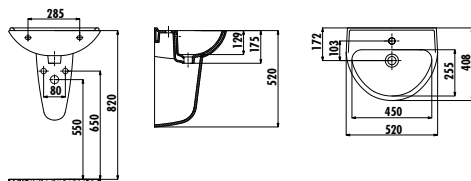

TP155-00CB00E-0000	Oval Washbasin 40*50 cm
SD260-00CB00E-0000	Sedef Half Pedestal
SD265-00CB00E-0000	Sedef Short Half Pedestal

Qty of Pallet: Washbasin 28 • Half Pedestal 15 Weight: Washbasin 12,6 kg • SD260 Half Pedestal 7,71 kg • SD265 Half Pedestal 6,78 kg