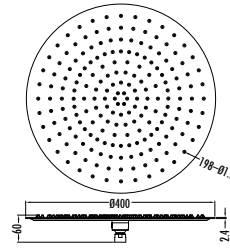

SHOWER HEADS

SH3040

1. Stainless Slim Shower Head
2. Oval • Anti-limescale easy effaceable silicon points
   - Ø 400 mm

Qty of Box: 5 Weight: 2.71kg