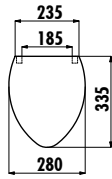

Kid

KC0802.01.0000E Kid Duroplast Seat & Cover with Metal Hinge - White

KC0801.01.0000E Kid Duroplast Seat&Cover with Plastic Hinge - White

Qty of Box: Seat&Cover 10 • Weight: Seat&Cover 1,55 kg