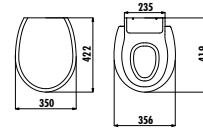

KC0803.01.0000E

Kid+Parents Thermoplast Soft Closing Seat&Cover - White

Qty of Box: Seat&Cover 5 • Weight: Seat&Cover 2,38 kg