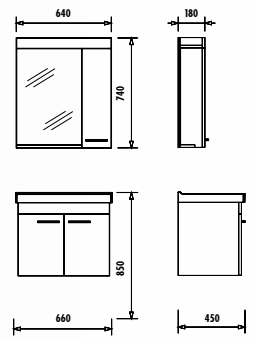

Note 65 Set (Top Module Cabinet&Mirror)