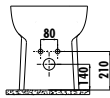

LR500-00CB00E-0000	Lara Back to Wall Bidet

Qty of Pallet: Bidet 24 • Weight: Bidet 28,15 kg