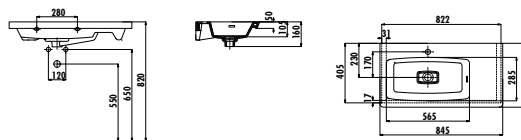

MY100-00CB00E-0000

Memory Washbasin 100 cm

Qty of Pallet: Washbasin 24 • Weight: Washbasin 23,31 kg

MY085-00CB00E-0000

Memory Washbasin 85 cm

Qty of Pallet: Washbasin 24 • Weight: Washbasin 19,86 kg

MY060-00CB00E-0000