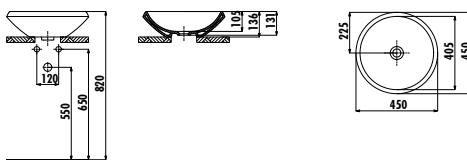

MNO45-00CB00E-AK00

Mono Bowl Washbasin Ø45cm - Gold Plated

Qty of Pallet: Washbasin 40 • Weight: Washbasin 11,53 kg