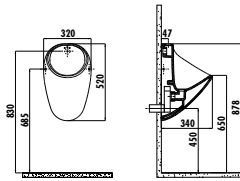

TP635-00CB00E-000

Urinal (Inlet from top)

TP635-11CB00E-0000

Urinal (Siphonic)

Qty of Pallet: 24 • Weight: Urinal 16,06 kg

Urinal packed with its siphone.