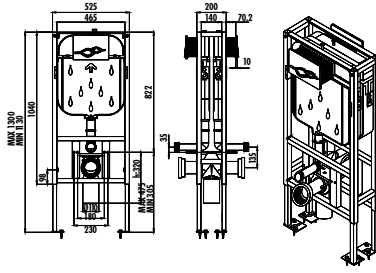

GR5005

Concealed Cistern for Wall Hung Pans 3 - 6 L (Quick installation to front as back to back)

Weight: 30,22 kg