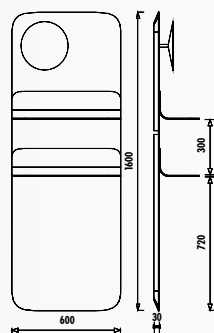

Foglia Wall Unit