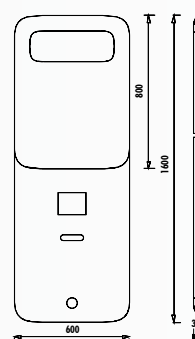

Foglia Wall Unit