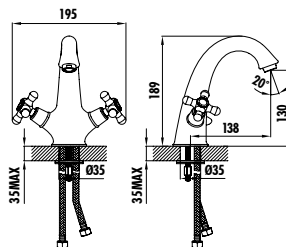

ANTIK

AN1500-E

Antik Basin Faucet
• Start-stop quarter turn brass cartridge

Qty of Box: 8 Weight: 2,05kg