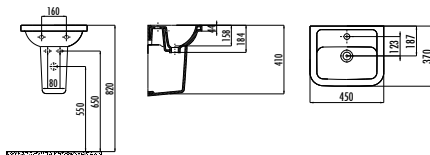

NEW

KY050-00CB00E-0000	Key Washbasin 40*50 cm
KY260-00CB00E-0000	Key Half Pedestal

Qty of Pallet: Washbasin 40 • Half Pedestal 75 Weight: Washbasin 14,4 kg • Half Pedestal 6,0 kg

NEW

TP155-00CB00E-0000	Oval Washbasin 40*50 cm
SD260-00CB00E-0000	Sedef Half Pedestal
SD265-00CB00E-0000	Sedef Short Half Pedestal