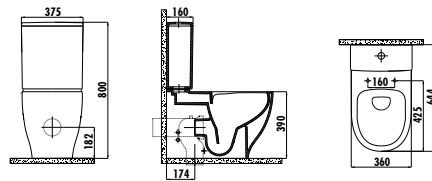

MA361-00CB00E-0000

Mare Rim-Off Back to Wall Pan Combined Bidet

MA361-11CB00E-0000

Mare Rim-Off Back to Wall Pan

MA410-00CB00E-0000

Multi Cistern

KC1703.02.0000E

Mare Duroplast Soft Closing Seat&Cover - White

Qty of Pallet: Pan 15 • Cistern 75 Qty of Box: Seat&Cover 10 Weight: Pan 34,17 kg • Cistern 14,15 kg Seat&Cover 2,8 kg

reddot winner 2021

MA321-00CB00E-0000

Mare Rim-Off Wall Hung Pan Combined Bidet

MA321-11CB00E-0000

Mare Rim-Off Wall Hung Pan

KC1703.02.0000E

Mare Duroplast Soft Closing Seat&Cover - White

Qty of Pallet: Pan 24 Qty of Box: Seat&Cover 10 Weight: Pan 28,16

There is only hidden connection for the self cleaning pipe&internal mechanism.