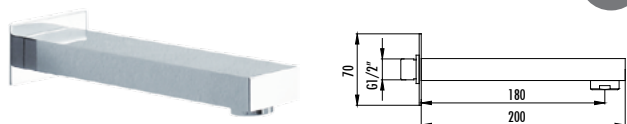

CONCEALED SHOWER SYSTEMS

A04 Concealed Shower Spout (Gaga)
• The length of discharge end is 200 mm
• G1/2" connected

Qty of Box: 50 Weight: 0,93kg