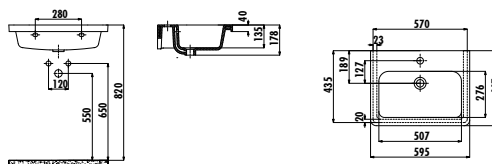

Ipek Washbasin 70 cm

Qty of Pallet: Washbasin 24 • Weight: Washbasin 19,48 kg

IP060-00CB00E-0000

Ipek Washbasin 60 cm

Qty of Pallet: Washbasin 30 • Weight: Washbasin 16,72 kg

ID100-00CB00E-0000

Ideal Washbasin 100 cm