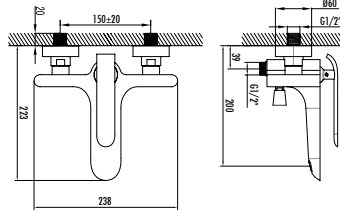

BLOOM

BL2502

1. Bloom Bath Shower Faucet
2. The length of the discharge end is 223 mm
   - Upper set connecting G1/2"
   - Long lasting 35mm ceramic cartridge
   - Locking diverter

Qty of Box: 6 Weight: 4.47kg