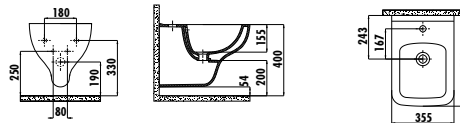

SINGLE PRODUCTS - BIDET

BN510-00CB00E-0000	Bene Wall Hung Bidet

Qty of Pallet: Bidet 24 • Weight: Bidet 20,83 kg