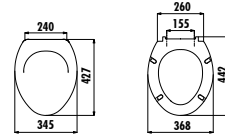

KC0703.02.0000E

Çınar Thermoplast Soft Closing Seat&Cover - White

KC0703.03.0000E

Çınar Thermoplast Soft Closing Seat&Cover - White

Qty of Box: Seat&Cover 10 • Weight: Seat&Cover 2,02 kg