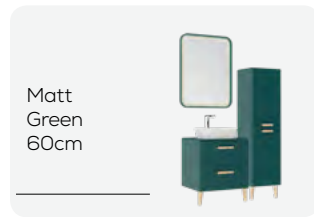

WASHBASIN UNIT	LED MIRROR		HIGH CABINET
		Rounded	Rectangular	
100 cm LP140	PT0100.42		PT4085.01	PT2147.01
100 cm LP140	PT0100.42	PT4085.02		
100 cm LP040	PT0100.52	PT4085.02		
100 cm LP040	PT0100.52		PT4085.01	
60 cm LP140	PT0060.42		PT4055.01	
60 cm LP140	PT0060.42	PT4060.02		
60 cm LP040	PT0060.52		PT4055.01	
60 cm LP040	PT0060.52	PT4060.02		

BODY & DOOR | MATT GREEN | MATT CAPPUCINO | WHITE

SECONDARY COLOR | MASSIVE

MIRROR LED COLOR | DAYLIGHT

MATERIAL | BODY MDF LAM COATING LACQUER

SPECIFICATIONS |

DIMENSIONS (w x h x d) mm   1000x550x520   850x650 - 550x750   400x1470x310
600x550x520   Ø85 - Ø60

Adaptable Washbasin: LP040 - LP140

When exact measurement is required during the assembly process, exact measurements taken on the product should be used.