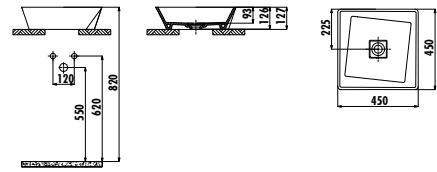

GM045-00CB00E-0000

Geom Top Counter Bowl Washbasin 45 cm

Qty of Pallet: Washbasin 40 • Weight: Washbasin 9,91 kg

AP080-00CB00E-0000

Aqua Pura Top Counter Washbasin 80 cm

AP080-H

Aqua Pura Towel Bar (Stainless Steel)

Qty of Pallet: Washbasin 20 • Weight: Washbasin 16,01 kg

AR065-00CB00E-0000

Arya Top Counter Washbasin 65 cm

Qty of Pallet: Washbasin 40 • Weight: Washbasin 18,62 kg

TP140-00CB00E-0000

Tina Top Counter Bowl Washbasin 50 cm

Qty of Pallet: 60 • Weight: Washbasin 12,27 kg