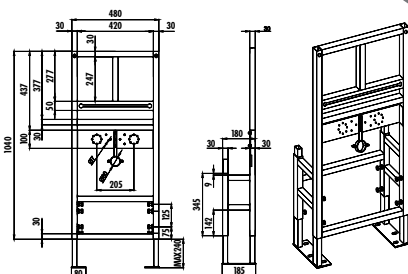

<Urinal

GLM100.00 Quick installation to Floor Self-Standing for Washbasins

Weight: 14,10 kg