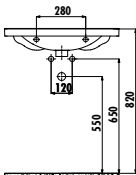

EK065-00CB00E-0000

Eksen Washbasin 65 cm

Qty of Pallet: Washbasin 24 • Weight: Washbasin 15,97 kg

Decorated and colored products, are produced by the time given after order.