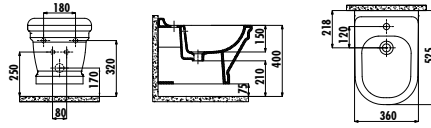

AN510-00CB00E-0000

Antik Wall Hung Bidet

Qty of Pallet: Bidet 24 Weight: Bidet 24,10 kg

AN510-00SM00E-0000

Antik Wall Hung Bidet- Matt Black

Qty of Pallet: Bidet 24 Weight: Bidet 24,10 kg

NEW

AN320-00CB00E-0000	Antik Wall Hung Pan Combined Bidet
AN320-11CB00E-0000	Antik Wall Hung Pan
KC0303.01.0000E	Antik Duroplast Soft Closing Seat&Cover - White