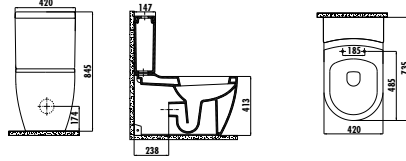

GR360-00CB00E-0000	Grande Back to Wall Pan Combined Bidet
GR360-11CB00E-0000	Grande Back to Wall Pan
GR410-00CB00E-0000	Grande Cistern
KC1403.01.0000E	Grande Duroplast Soft Closing Seat&Cover - White

Qty of Pallet: Pan 15 • Cistern 60 • Qty of Box: Seat&Cover 10 Weight: Pan 43,16 kg • Cistern 17,64 kg • Seat&Cover 3,85 kg