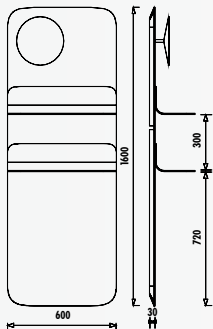

Adaptable Washbasin: FG080/FG045

Note: Alternatively, the FG180 & FG145 foglia washbasins can also be preferred with the Foglia washbasin counter.

Foglia Wall Unit