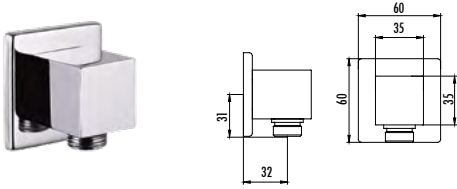

CONCEALED SHOWER SYSTEMS

A03 Concealed Shower Spout
• The length of discharge end is 32 mm

Qty of Box: 50 Weight: 0,93kg

Rosette is included.