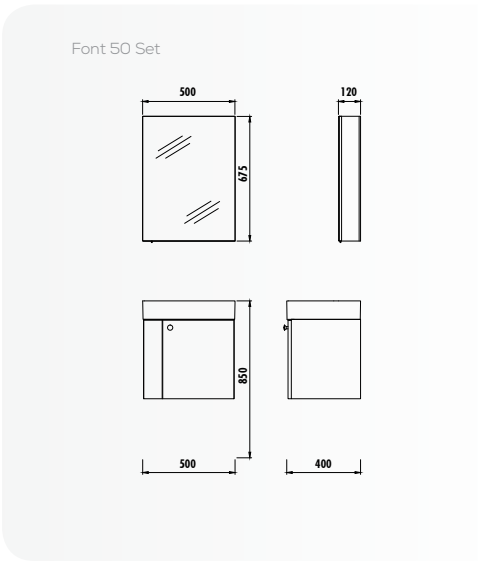

SECONDARY COLOR

- COPPER
- OXIDE
- WHITE
- KANSAS
- BAROQUE
- BODY & DOOR
- BRIGHT WHITE

MIRROR LED COLOR

- DAYLIGHT

MATERIAL

- MDF LAM

SPECIFICATIONS

- Icon representing specifications