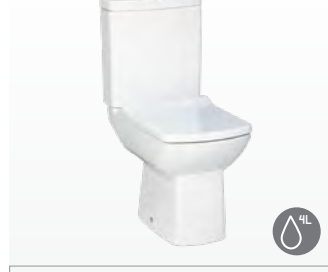

Sanitary Wares Products / P&S Trap Pans

VT310

P:50

SD310

P:56

SD300

P:56

PA300

P:57

PA310

P:57

LR310

P:53