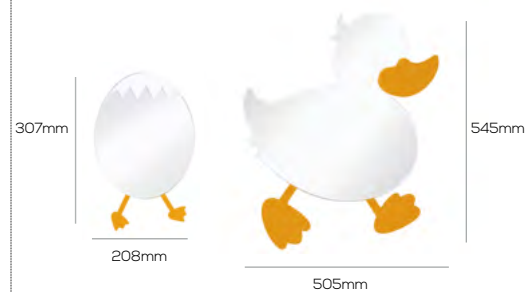

Qty of Box: 50 Weight: 0,55kg

BR20204Y Royale Toothbrush Holder Yellow

Qty of Box: 50 Weight: 0,41kg

BR20210Y Royale Towel Ring (Round) Yellow

Qty of Box: 40 Weight: 0,43kg

BR20213Y Royale Toilet Roll Holder Yellow

Qty of Box: 50 Weight: 0,39kg

BR20216Y Royale Toilet Brush & Holder - Wall Mounted - Yellow - Frosted Glass

Qty of Box: 40 Weight: 0,93kg

DC30035-A Ducky Mirror Big Duck Figure
DC30035-B Little Egg Figure

Qty of Box: 10
Weight: Büyük Mirror 2,55kg Küçük Mirror 1,05kg