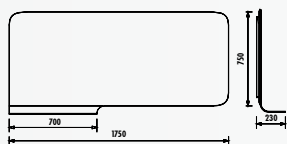

Foglia Wall Unit

Foglia Mobile Low Unit

Foglia Mobile Low Unit

Foglia Curve Mirror

! Foglia products are produced according to the post-order deadline.

FL0110.00 • Foglia Washbasin Counter 110 cm (1100x300x400 mm)(WxHxD)