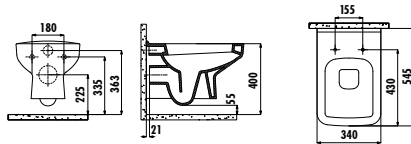

SP320-00CB00E-0000	SP Wall Hung Pan Combined Bidet
SP320-11CB00E-0000	SP Wall Hung Pan
KC1803.01.0000E	SH Duroplast Soft Closing Seat&Cover - White

Qty of Pallet: Pan 24 • Qty of Box: Seat&Cover 10 Weight: Pan 21,95 kg • Seat&Cover 2,75 kg