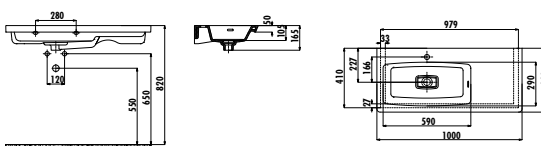

MY100-00CB00E-0000

Memory Washbasin 100 cm

Qty of Pallet: Washbasin 24 • Weight: Washbasin 23,31 kg