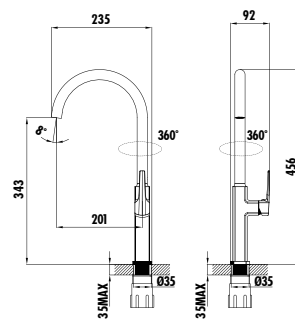

SP8502

Slope Kitchen Faucet

- The length of the discharge end is 235 mm
- The height of the discharge end is 343 mm
- Long Lasting 25mm Ceramic Cartridge
- Swing pipe

Qty of Box: 8 Weight: 2.13kg