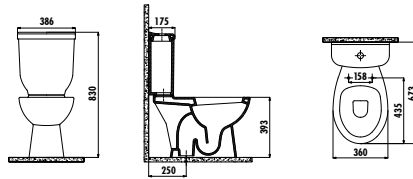

SD300-00CB00E-0000	Sedef S-Trap Pan Combined Bidet
SD300-11CB00E-0000	Sedef S-Trap Pan
SD410-00CB00E-0000	Sedef Cistern
KC0703.01.0000E	Çınar Duroplast Soft Closing Seat&Cover - White

Qty of Pallet: Pan 15 • Cistern 75 • Seat&Cover 10 Weight: Pan 22,75 kg • Cistern 13,68 kg • Seat&Cover 2,85 kg