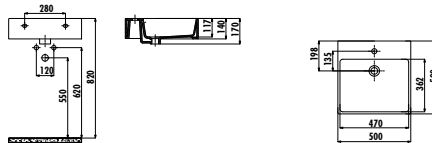

NX256-00CB00E-0000

Next Top Counter Square Washbasin 50 cm

Qty of Pallet: Washbasin 40 • Weight: Washbasin 18,06 kg