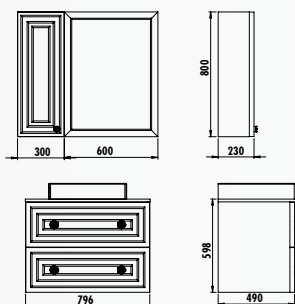

Perge 80 Set