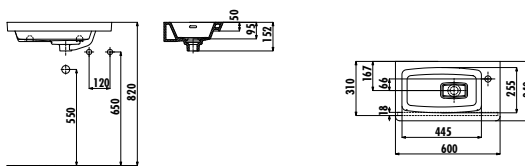

MY060-00CB00E-0000

Memory Washbasin 60 cm

Qty of Pallet: Washbasin 30 • Weight: Washbasin 11,54 kg