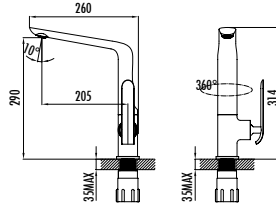

BL8502

1. Bloom Kitchen Faucet
2. The length of the discharge end is 260 mm
   - The height of the discharge end is 290 mm
   - Long lasting 35mm ceramic cartridge
   - Swing pipe

Qty of Box: 6 Weight: 2.65kg