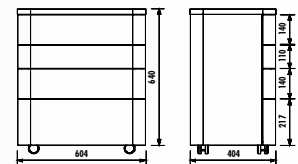

Foglia Mobile Low Unit

Foglia Mobile Low Unit