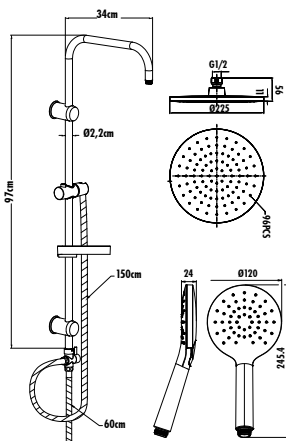

SHOWER SETS

SH640

Sliding Shower Set

- Surface mounted • Stainless shower arm body • Single Function Ø 225 Oval shower head
- Single Function shower handle • Couple closey united spiral for connection shower faucet
- 150 cm hand shower flex hose • 2 ways diverter
- Soap dispenser mounting on body • Adjustable shower hook

Qty of Box: 10 Weight: 3,14kg

It is suitable for Applique faucet and shower faucet. Shower faucet is not included.