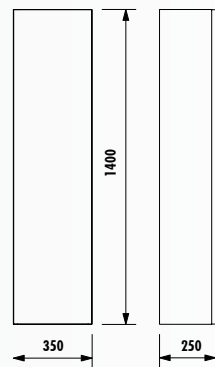

Mio High Cabinet