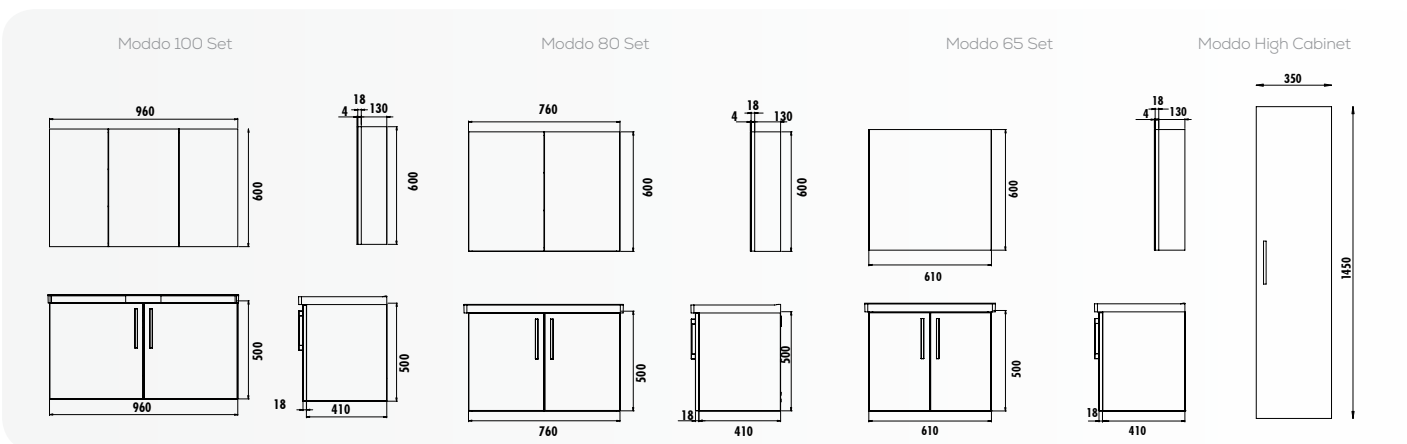

WASHBASIN UNIT	TOP MODULE	HIGH CABINET
100 cm	MM0100.01	MM1100.01	MM2145.00
80 cm	MM0080.01	MM1080.01	
65 cm	MM0065.01	MM1065.01	
DIMENSIONS (wxhxd) mm	960x500x410 760x500x410 610x500x410	960x600x130 760x600x130 610x600x130	350x320x1450

BODY & DOOR

- TRIESTE
- ANTHRACITE
- WHITE
- ARIS ANTHRACITE
- ASH GRAY

MATERIAL

- FLAKE BOARD

SPECIFICATIONS

Adaptable Washbasin: EK100 - EK080-EK065