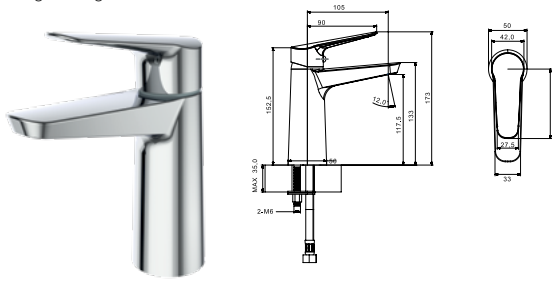

BEVEL

BV1500

Bevel Basin Faucet

- The length of the discharge end is 105 mm
- The height of the discharge end is 117,5 mm
- Long Lasting 35mm Ceramic Cartridge

Qty of Box: 12 Weight: 1,75kg

BV2500

Bevel Bath Shower Faucet

- The length of the discharge end is 136 mm
- Long Lasting 35mm Ceramic Cartridge

Qty of Box: 12 Weight: 2,43kg