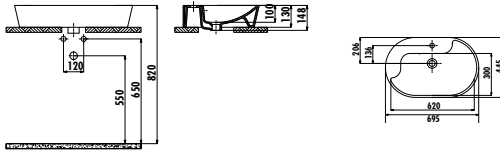

TP172-00CB00E-0000

Topic Top Counter Bowl Washbasin 70 cm

Qty of Pallet: 30 • Weight: Washbasin 17,07 kg