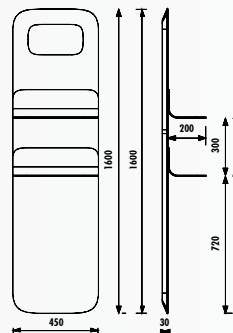

Foglia Washbasin Counter

Foglia Wall Unit with 2 Shelves

Foglia Mobile Low Unit

Foglia Curve Mirror

! Foglia products are produced according to the post-order deadline.

FL1045.04 • Foglia Full-Length Mirror Wall Unit  
(450x1600x34 mm) (WxHxD)