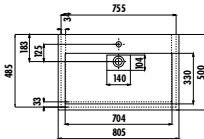

EP080-00BM00E-0000

Epic Washbasin 80 cm - Matt Basalt

Qty of Pallet: Washbasin 20 • Weight: Washbasin 24,38 kg