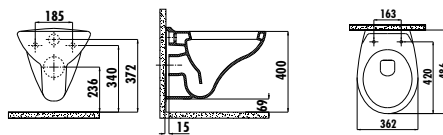

TP320-00CB00E-0000	Perla Wall Hung Pan Combined Bidet
TP320-11CB00E-0000	Perla Wall Hung Pan
KC0703.01.0000E	Çınar Duroplast Soft Closing Seat&Cover - White

Qty of Pallet: Pan 24 • Qty of Box: Seat&Cover 10 Weight: Pan 15,31 kg • Seat&Cover 2,85 kg