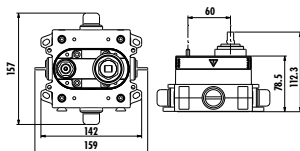

CONCEALED SHOWER SYSTEMS

DSA2000
DSA2000S

Concealed Shower Faucet 2 ways (Flush mounted)
Concealed Shower Faucet 2 ways (Flush mounted) - Black
• Long lasting 35mm ceramic cartridge

Qty of Box: 12 Weight: 1,53kg