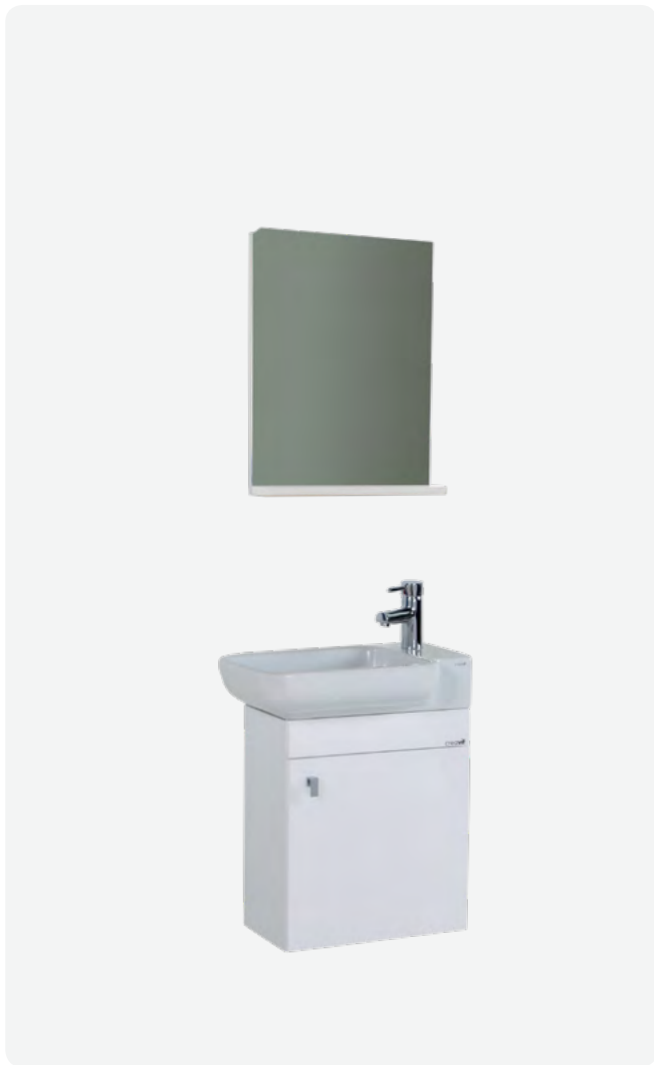

# FRESH

FS0053.01.BB • Fresh Washbasin Module 53 cm  
(530x850x330 mm) (WxHxD)

EM1045.01.BB • Elmas Mirror&Shelf 45 cm  
(440x562x82 mm) (WxHxD)

Adaptable Washbasin: TP027