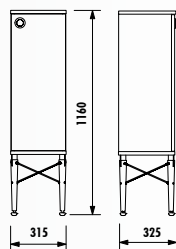

BODY & DOOR

SECONDARY COLOR

MATERIAL

SPECIFICATIONS