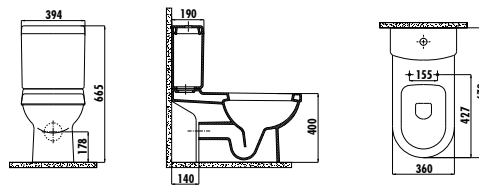

VT310-00CB00E-0000	Vitroya P-Trap Pan Combined Bidet
VT310-11CB00E-0000	Vitroya P-Trap Pan
VT410-00CB00E-0000	Vitroya Cistern
KC0103.03.0000E	Amasra Ultima Duroplast Soft Closing Seat&Cover - White

Qty of Pallet: Pan 15 • Cistern 75 • Seat&Cover 10 Weight: Pan 27,28 kg • Cistern 14,02 kg • Seat&Cover 2,35 kg