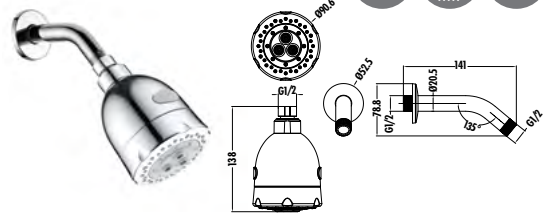

SH034

Shower Head (Wall) 3F
• 3 Functions

Qty of Box: 16 Weight: 0,25kg