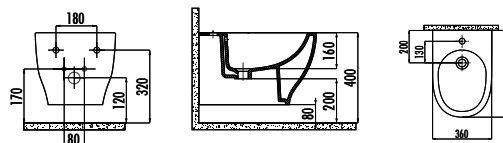

reddot winner 2021

MA510-00CB00E-0000

Mare Wall Hung Bidet

Qty of Pallet: Bidet 24 • Weight: Bidet 22,92 kg