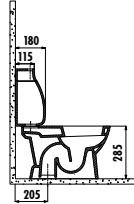

CK400-00CB00E-0000

Kid Cistern

IT1025

Kid Cistern Dual Flushing Internal Mechanism

KC0802.01.0000E

Kid Duroplast Seat & Cover with Metal Hinge - White

Qty of Pallet: Pan 30 • Cistern: 75 • Qty of Box: Internal Mechanism 10 Seat&Cover: 10 Weight: Pan 13,78 kg • Cistern 7,27 kg • Internal Mechanism 0,85 kg • Seat&Cover 1,55 kg