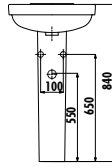

SPECIAL SOLUTIONS - CORNER

VT145-00CB00E-0000	Vitroya Corner Washbasin 45 cm
VT253-00CB00E-0000	Vitroya Thin Full Pedestal

Qty of Pallet: Washbasin + Pedestal 15 Qty of Box: 1 Set (Please look at logistic table) Weight: Washbasin 10,85 kg • Full Pedestal 9,71 kg