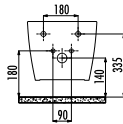

There is only hidden connection for the self cleaning pipe&internal mechanism.

EG510-00CB00E-0000	Elegant Wall Hung Bidet

Qty of Pallet: Bidet 24 • Weight: Bidet 22,92 kg