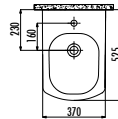

There is only hidden connection for the self cleaning pipe&internal mechanism.

EG510-00CB00E-0000	Elegant Wall Hung Bidet

Qty of Pallet: Bidet 24 • Weight: Bidet 22,92 kg