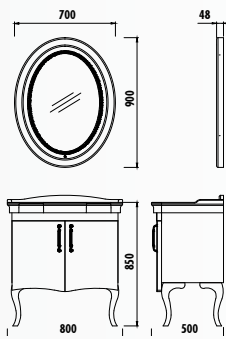

Antik 80 Set

Antik High Cabinet