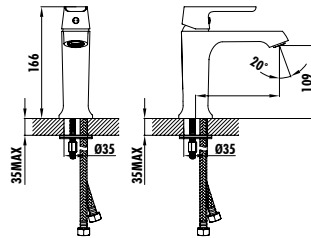

STILO

SL1500

Stilo Basin Faucet

- The length of the discharge end is 125 mm
- The height of the discharge end is 109 mm
- Long lasting 35mm ceramic cartridge (Raised with feet)
- For handle, changeable different colour silicons

Qty of Box: 8 Weight: 1.52kg