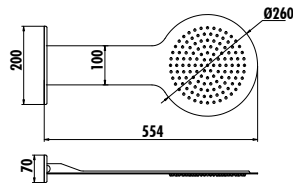

SH5020

Concealed Stainless Shower Head
• Oval • Anti-limescale easy effaceable silicon points
• 550x260 mm

Qty of Box: 5 Weight: 2,6kg