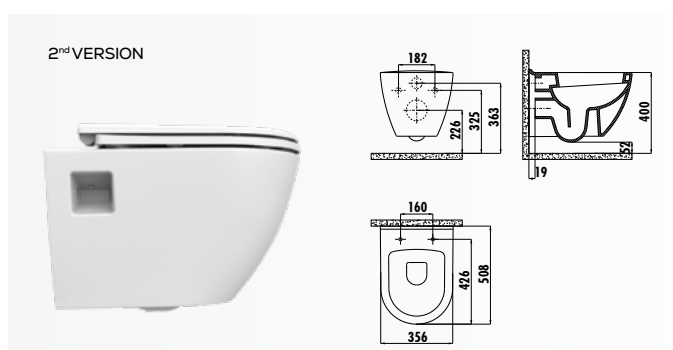

SINGLE PRODUCTS - WALL HUNG PANS

TP325-00CB00E-0000	Terra Wall Hung Pan Combined Bidet
TP325-11CB00E-0000	Terra Wall Hung Pan
TP325-50CB00E-0000*	Terra Wall Hung Pan Combined Bidet
TP325-51CB00E-0000*	Terra Wall Hung Pan
KC0103.03.0000E	Amasra Ultima Duroplast Soft Closing Seat&Cover - White

TP325-00SM00E-0000	Terra Wall Hung Pan Combined Bidet- Matt Black
TP325-11SM00E-0000	Terra Wall Hung Pan - Matt Black
TP325-50SM00E-0000*	Terra Wall Hung Pan Combined Bidet - Matt Black
TP325-51SM00E-0000*	Terra Wall Hung Pan - Matt Black
KC0903.01.1400E	Duck Duroplast Soft Closing Seat&Cover - Matt Black

TP325-00CB00E-NA00	Terra Wall Hung Pan Combined Bidet - Golden Point Decorated
TP325-11CB00E-NA00	Terra Wall Hung Pan - Golden Point Decorated
TP325-50CB00E-NA00*	Terra Wall Hung Pan Combined Bidet - Golden Point Decorated
TP325-51CB00E-NA00*	Terra Wall Hung Pan - Golden Point Decorated
KC0103.03.0000E	Amasra Ultima Duroplast Soft Closing Seat&Cover - White

TP325-00CB00E-CA00	Terra Wall Hung Pan Combined Bidet - Golden Flower Decorated
TP325-11CB00E-CA00	Terra Wall Hung Pan - Golden Flower Decorated
TP325-50CB00E-CA00*	Terra Wall Hung Pan Combined Bidet - Golden Flower Decorated
TP325-51CB00E-CA00*	Terra Wall Hung Pan - Golden Flower Decorated
KC0103.03.0000E	Amasra Ultima Duroplast Soft Closing Seat&Cover - White

*START WITH TP325-5 CODED PRODUCTS ARE 2ND VERSIONS.

Due to the production technology, there is a small visual and weight difference between the two versions. [You can use the logistic weight table on page 332 for weight.] Please indicate your preference at the order stage!

Qty of Pallet: Pan 24 • Qty of Box: Seat&Cover 10 •
Weight: 1st Version Pan 22,56 kg
• 2nd Version Pan 24,30 kg • Seat&Cover 2,35 kg

Fh.Flex040 /40 cm flex hose stainless steel braided.