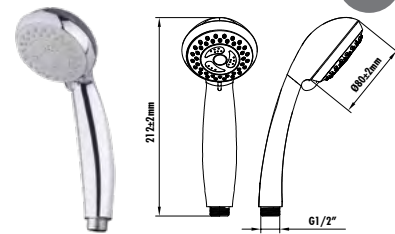

SH104

Shower Handle Set 3F
• 3 Functions

Qty of Box: 50 Weight: 0,21kg