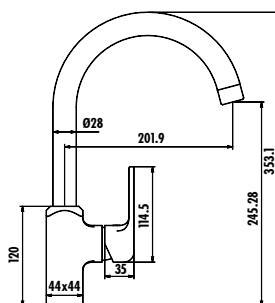

CT8500

City Kitchen Faucet

- The length of the discharge end is 201,9 mm
- The height of the discharge end is 245,28 mm
- Long lasting double stage 35mm ceramic cartridge

Qty of Box: 8 Weight: 2,05kg