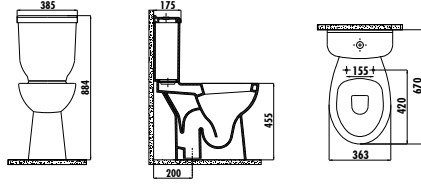

BD305-00CB00E-0000	S-Trap Pan Combined Bidet
BD305-11CB00E-0000	S-Trap Pan
SD410-00CB00E-0000	Sedef Cistern
KC0703.01.0000E	Çınar Duroplast Soft Closing Seat&Cover - White

Qty of Pallet: Pan 12 • Cistern 75 Qty of Box: Seat&Cover 10 Weight: Pan 27,16 kg • Cistern 13,68 kg • Seat&Cover 2,85 kg

BD315-00CB00E-0000	P-Trap Pan Combined Bidet
BD315-11CB00E-0000	P-Trap Pan
SD410-00CB00E-0000	Sedef Cistern
KC0703.01.0000E	Çınar Duroplast Soft Closing Seat&Cover - White

Qty of Pallet: Pan 12 • Cistern 75 Qty of Box: Seat&Cover 10 Weight: Pan 26,22 kg • Cistern 13,68 kg • Seat&Cover 2,85 kg