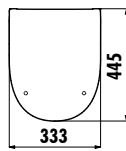

MARE

KC1703.02.0000E

Mare Duroplast Soft Closing Seat&Cover - White

Qty of Box: Seat&Cover 10 • Weight: Seat&Cover 2,8 kg