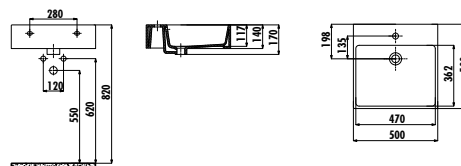

NX256-00CB00E-DW00

Next Top Counter Square Washbasin 50 cm Damask White

Qty of Pallet: Washbasin 40 Weight: Washbasin 18,06 kg