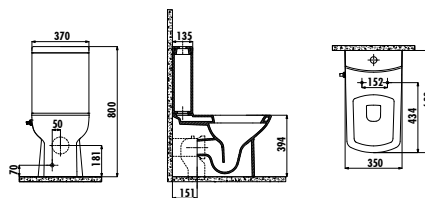

LR360-00SM00E-0000	Lara Back to Wall Pan Combined Bidet - Matt Black
LR360-11SM00E-0000	Lara Back to Wall Pan - Matt Black
LR410-00SM00E-0000	Lara Cistern - Matt Black
KC1603.01.1400E	Lara Duroplast Soft Closing Matt Black Seat&Cover

Qty of Pallet: Pan 15 • Cistern 85 • Seat&Cover 10 Weight: Pan 28,89 kg • Cistern 12,35 kg • Seat&Cover 2,32 kg