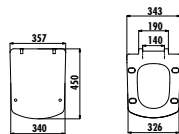

KC1603.02.0000E

Lara Thermoplast Soft Closing Seat&Cover - White

KC1603.03.0000E

Lara Thermoplast Soft Closing Seat&Cover - White

Qty of Box: Seat&Cover 10 • Weight: Seat&Cover 2 kg