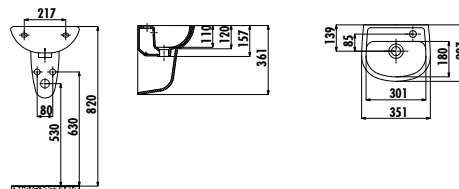

TP135-00CB00E-0000

Oval Washbasin 29*35 cm

SD270-00CB00E-0000

Sedef Short Half Pedestal

Qty of Pallet: Washbasin 60 • Half Pedestal 75 Weight: Washbasin 7,68 kg • Half Pedestal 3,82 kg