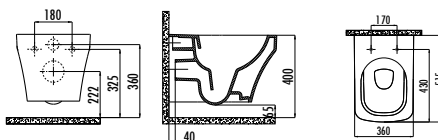

SO321-00CB00E-0000

Solo Rim-Off Wall Hung Pan Combined Bidet

SO321-11CB00E-0000

Solo Rim-Off Wall Hung Pan

KC2003.02.0000E

Solo Duroplast Soft Closing Seat&Cover - White

Qty of Pallet: Pan 24 • Qty of Box: Seat&Cover 10 Weight: Pan 28,16

There is only hidden connection for the self cleaning pipe&internal mechanism.