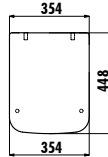

BENE

KC0503.01.0000E

Bene Duroplast Soft Closing Seat&Cover - White

KC0502.01.0000E

Bene Duroplast Seat & Cover with Metal Hinge - White

Qty of Box: Seat&Cover 10 • Weight: Seat&Cover 2,35 - 2,05 kg