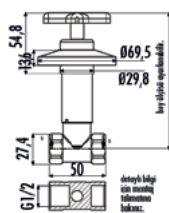

AC40P

Stop Valve 1/2" - 1/2"

Qty of Box: 36 Weight: 0,48kg

AC70S - Y  
AC70G  
AC70S

Stop Valve  
1/2" - 1/2"  
Yellow  
Gold  
Chrome

Qty of Box: Yellow&Gold 32 Chrome 50 Weight: Yellow&Gold 0,48kg Chrome 0,47kg