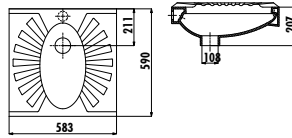

SQUATTING PANS

TP595-00CB00E-0000

Omega Closed Rim 60x60 cm Squatting Pan

Qty of Pallet: Squatting Pan 24 • Weight: Squatting Pan 20,95 kg