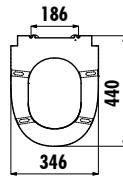

MARE

KC1703.02.0000E

Mare Duroplast Soft Closing Seat&Cover - White

Qty of Box: Seat&Cover 10 • Weight: Seat&Cover 2,8 kg