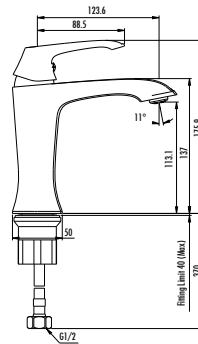

AVANGART

AG1500G
AG1500

Avangart Basin Faucet Gold
Avangart Basin Faucet

- The length of the discharge end is 123,6 mm
- The height of the discharge end is 113,7 mm
- Long lasting 35mm ceramic cartridge (Raised with feet)

Qty of Box: 8 Weight: 1,53kg