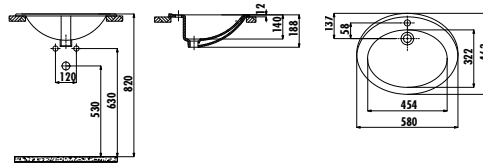

TP230-00CB00E-0000

Top Counter Washbasin 46*58 cm

Qty of Pallet: Washbasin 40 • Weight: Washbasin 9,43 kg