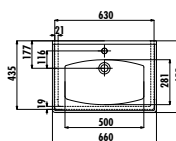

TF165-00CB00E-0000

Sera Washbasin 65 cm

Qty of Pallet: Washbasin 20 • Weight: Washbasin 17,10 kg