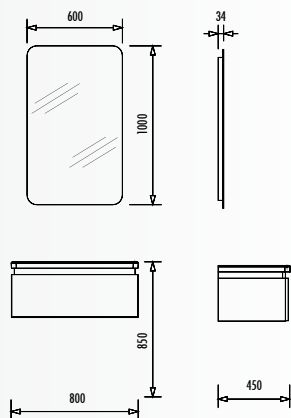

LED Lighting in Drawer

AE0085.42.AA • Ante Washbasin Module 80 cm (800X850X450 mm) (WxHxD)

EP1080 • Epic 80 cm LED Mirror (600x1000x34) (WxHxD)

Adaptable Washbasin: IPO80

Ante 80 Set

BODY & DOOR

ANTHRA-CITE WHITE

MIRROR LED COLOR

DAYLIGHT

MATERIAL

LACQUER

SPECIFICATIONS