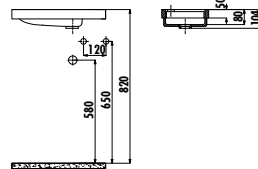

TP027-00CB00E-0000

Elmas Washbasin 53 cm

Qty of Pallet: Washbasin 60 • Weight: Washbasin 11,65 kg

TP026-00CB00E-0000

Elmas Washbasin 50 cm

Qty of Pallet: Washbasin 60 • Weight: Washbasin 7,67 kg

TP025-00CB00E-0000