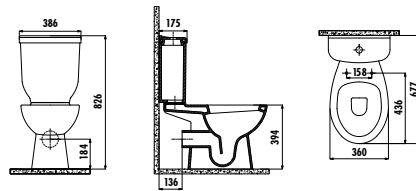

SD310-00CB00E-0000	Sedef P-Trap Pan Combined Bidet
SD310-11CB00E-0000	Sedef P-Trap Pan
SD410-00CB00E-0000	Sedef Cistern
KC0703.01.0000E	Çınar Duroplast Soft Closing Seat&Cover - White

Qty of Pallet: Pan 15 • Cistern 75 • Seat&Cover 10 Weight: Pan 22,05 kg • Cistern 13,68 kg • Seat&Cover 2,85 kg