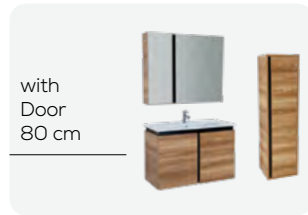

WITH DRAWER OR DOOR, AS YOU WISH

with Door 60 cm

with Door 80 cm

with Door 100 cm

with Drawer 100 cm

	WASHBASIN UNIT	LED MIRROR	HIGH CABINET
with Door 60 cm	VE0060.01.VV	VE1060.01.VV	VE2131.01.VV
with Door 80 cm	VE0080.42.VV	VE1080.00.VV	
with Door 100 cm	VE0100.42.VV	VE1100.00.VV	
with Drawer 100 cm	VE0100.00.VV	VE1100.00.VV	