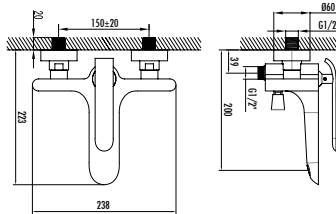

BL2511-B

1. Bloom Bath Shower Faucet White
2. The length of the discharge end is 223 mm
   - Upper set connecting G1/2"
   - Long lasting 35mm ceramic cartridge
   - Locking diverter

Qty of Box: 6 Weight: 4,47kg