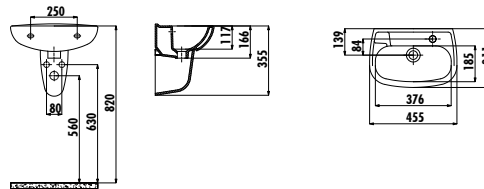

Qty of Pallet: Washbasin 30 • Half Pedestal 15 Weight: Washbasin 11,23 kg • Half Pedestal 6,78 kg

TP030-00CB00E-0000

Oval Washbasin 30\*45 cm

SD270-00CB00E-0000

Sedef Short Half Pedestal

Qty of Pallet: Washbasin 45 • Half Pedestal 75 Weight: Washbasin 9,91 kg • Half Pedestal 3,82 kg