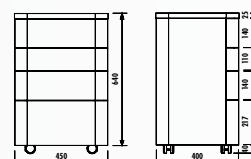

Foglia Wall Unit

Foglia Mobile Low Unit

Foglia Mobile Low Unit

Foglia Curve Mirror

! Foglia products are produced according to the post-order deadline.

FL0110.00 • Foglia Washbasin Counter 110 cm (1100x300x400 mm)(WxHxD)