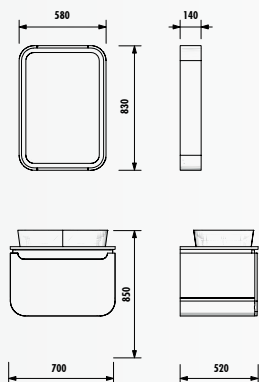

Adaptable Washbasin: UL060

Pion Plus 70 Set