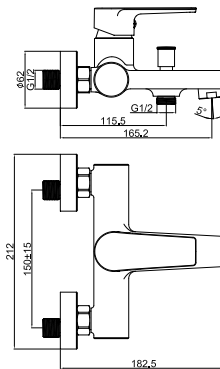

SR2510
SR2510S

Sharp Bath Shower Faucet - Chrome
Sharp Bath Shower Faucet - Matt Black

Qty of Box: 8 Weight: 2.03kg

NEW