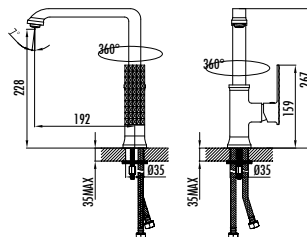

DM8501

1. Diamond Kitchen Faucet
2. The length of the discharge end is 192 mm
   - The height of the discharge end is 228 mm
   - Long lasting 25 mm ceramic cartridge
   - Swing pipe

Qty of Box: 6 Weight: 2,29kg