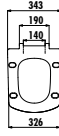

LARA

KC1603.01.0000E

Lara Duroplast Soft Closing Seat&Cover - White

KC1602.01.0000E

Lara Duroplast Seat&Cover with Metal Hinge

KC1603.01.1400E

Lara Duroplast Soft Closing Seat&Cover - Matt Black

Qty of Box: Seat&Cover 10 • Weight: Seat&Cover 2,325 kg

Qty of Box: Seat&Cover 10 • Weight: Seat&Cover 2,325 kg