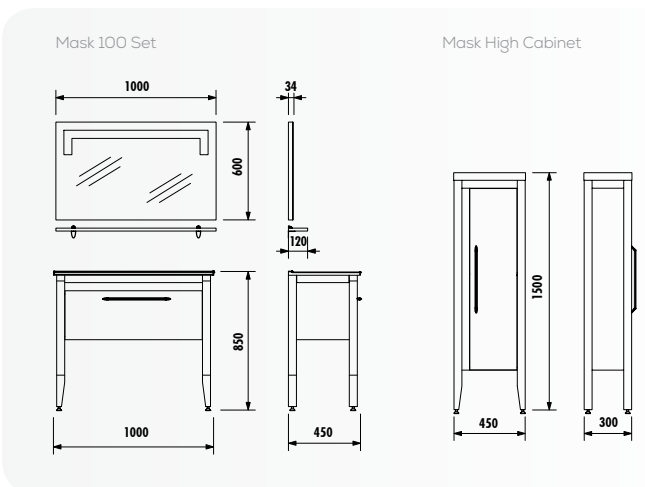

# MASK

WASHBASIN UNIT	LED MIRROR	HIGH CABINET
MK0100.00	MK4001.01	MK2150.00

DIMENSIONS  
(w x h x d) mm

1000x850x450

1000x600x34

450x1500x300

Adaptable Washbasin: SU100

- BODY: BEECH (GLAZED)
- DOOR: BRIGHT WHITE, BRIGHT BLACK
- MIRROR LED COLOR: DAYLIGHT
- MATERIAL: BODY BEECH (GLAZED), DOOR LACQUER
- SPECIFICATIONS: [Icons for touch control, water resistance, and light control]