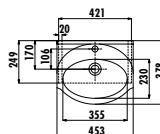

ET045-00CB00E-0000

Etol Washbasin 45 cm

Qty of Pallet: Washbasin 50 • Weight: Washbasin 10,77 kg