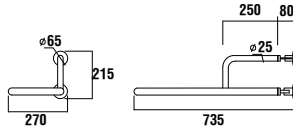

# SPECIAL SOLUTIONS - HANDICAP BATHROOM

**BD060-00CB00E-0000**

Washbasin 60 cm

Qty of Pallet: Washbasin 30 • Weight: Washbasin 19,10 kg

**TB100**

Grab Bar (Fixed)

Qty of Box: 10 • Weight: 2,35 kg  
AISI 304 Stainless Steel