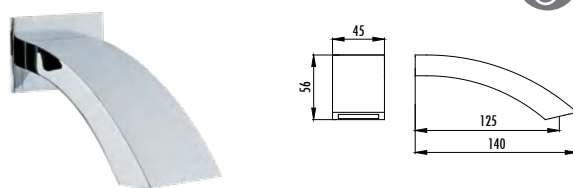

A06 Horizontal Long Shower Spout
• The length of discharge end is 140 mm
• Spout for concealed bath and basin faucet

Qty of Box: 50 Weight: 0,68kg