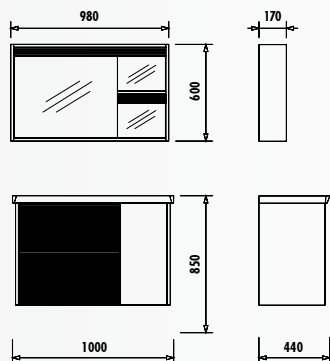

Intenso 100 Set

Intenso High Cabinet