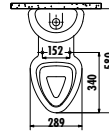

CK400-00CB00E-0000

Kid Cistern

IT1025

Kid Cistern Dual Flushing Internal Mechanism

KC0802.01.0000E

Kid Duroplast Seat & Cover with Metal Hinge - White

Qty of Pallet: Pan 30 • Cistern: 75 • Qty of Box: Internal Mechanism 10 Seat&Cover: 10 Weight: Pan 13,78 kg • Cistern 7,27 kg • Internal Mechanism 0,85 kg • Seat&Cover 1,55 kg