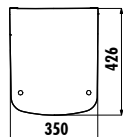

SOLO

KC2003.02.0000E

Solo Duroplast Soft Closing Seat&Cover - White

Qty of Box: Seat&Cover 10 • Weight: Seat&Cover 2,8 kg