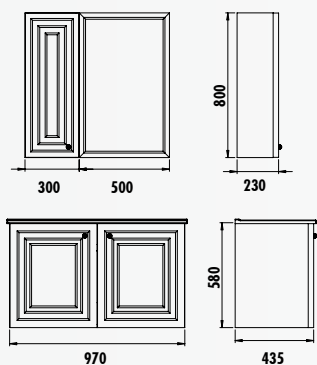

# KAYRA

BODY & DOOR

MATERIAL

MIRROR LED COLOR

SPECIFICATIONS

Kayra 100 Set - with Door

Kayra 80 Set

Kayra 60 Set - with Door