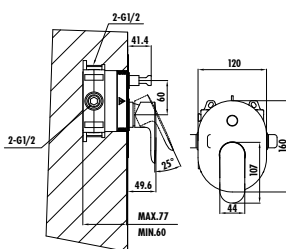

DSU2001
DSU2001S

Concealed Shower Faucet 2 Ways Flush Mounted
Concealed Shower Faucet 2 Ways Flush Mounted - Black
- 2 ways (Surface mounted)

Qty of Box: 20 Weight: 0,62kg

It is just given together surface mounted parts.

NEW