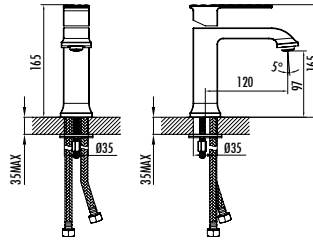

DIAMOND

DM1501

1. Diamond Basin Faucet
2. The length of the discharge end is 120 mm
   - The height of the discharge end is 97 mm
   - Long Lasting 25mm Ceramic Cartridge

Qty of Box: 8 Weight: 1,71kg