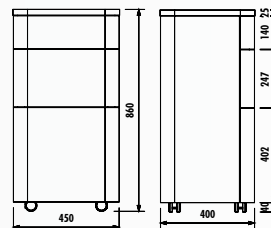

Foglia Washbasin Counter

Foglia Wall Unit with 2 Shelves

Foglia Mobile Low Unit

Foglia Curve Mirror

! Foglia products are produced according to the post-order deadline.

FL1045.04 • Foglia Full-Length Mirror Wall Unit  
(450x1600x34 mm) (WxHxD)