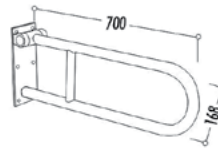

TB110

Grab Bar (Moving) - (Washbasin&Pan)

Qty of Box: 10 • Weight: 2,59 kg
AISI 304 Stainless Steel