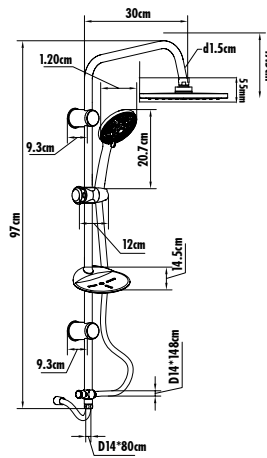

SHOWER SETS

SH620

Sliding Shower Set Square

- Surface mounted • Stainless shower arm body • Single Function 200x200 Square Shower head
- 5 functions shower handle • Couple closey united spiral for connection shower faucet
- 150 cm hand shower flex hose • 2 ways diverter
- Soap dispenser mounting on body • Adjustable shower hook

Qty of Box: 10 Weight: 3,31kg

It is suitable for Applique faucet and shower faucet. Shower faucet is not included.