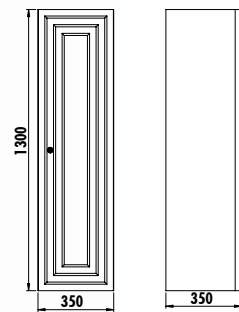

KAYRA

BODY & DOOR

MATERIAL

MIRROR LED COLOR

SPECIFICATIONS

Kayra High Cabinet