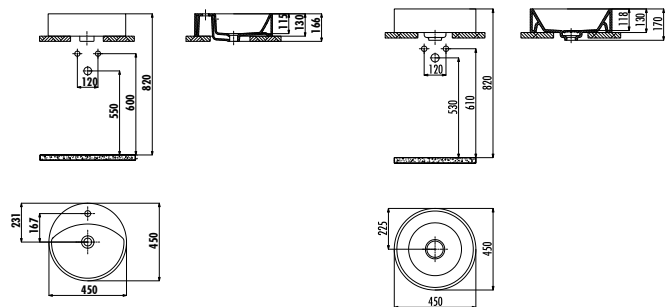

MINIMAL WASHBASINS

MN145-00CB00E-0000

Mina Top Counter Bowl Washbasin
Ø45 cm

MN145-00CB00E-LY00

Mina Top Counter Bowl Washbasin
Ø45 cm Leaf Decorated

MN145-00CB00E-HK00

Mina Top Counter Bowl Washbasin
Ø45 cm Helezon Decorated

MN145-00CB00E-DG00

Mina Top Counter Bowl Washbasin
Ø45 cm Damask Gold Decorated

MN146-00CB00E-0000

Mina Top Counter Bowl Washbasin
Ø45 cm

MN146-00CB00E-PG00

Mina Top Counter Bowl Washbasin
Ø45 cm Point Gold Day Decorated

MN145

MN146

Qty of Pallet: Washbasin 40 Weight: MN146-00CB00E-PG00 & MN146-00SI00E-PG00 13,02 kg Other washbasins at the page 14,22 kg

Decorated and colored products, are produced by the time given after order.