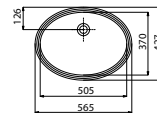

TP216-00CB00E-0000

Under Counter Washbasin 37*51 cm

Qty of Pallet: Washbasin 40 • Weight: Washbasin 9,45 kg