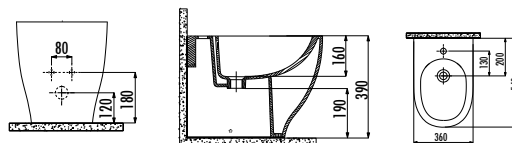

There is only hidden connection for the self cleaning pipe&internal mechanism.

reddot winner 2021

MA500-00CB00E-0000

Mare Back to Wall Bidet

Qty of Pallet: Bidet 25 • Weight: Bidet 28,20 kg

reddot winner 2021