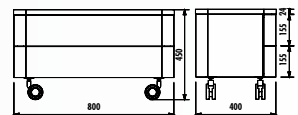

FL0110.00 • Foglia Washbasin Counter 110 cm (1100x30x400 mm)(WxHxD)

FL1060.02 • Foglia Wall Unit With Sandblast Illuminated Half Mirror
(600x1600x30 mm)(WxHxD)

FG045-00CB00E-0000 • Foglia Top Counter Washbasin with Faucet Hole 45 cm

FG1401 • Foglia Concealed Basin Faucet

SF6088 • Bottle Trap Z Type

SF066 • Basin Waste

FL3080.00 • Foglia Mobile Low Unit 80 cm (450x800x400 mm)(WxHxD)

FL1060.00 • Foglia Wall Unit with Magnifier & 2 Shelves (600x1600x30 mm) (WxHxD)

FL3068.01 • Foglia Mobile Low Unit 60 cm (600x680x400 mm)(WxHxD)

Adaptable Washbasin: FG045/ FG145 / FG180 Note: Alternatively, the FG180 & FG145 foglia washbasins can also be preferred with the Foglia washbasin counter.

BODY & DOOR

MIRROR LED
COLOR

MATERIAL

SPECIFICATIONS

! Foglia products are produced according to the post-order deadline.

When exact measurement is required during the assembly process, exact measurements taken on the product should be used.