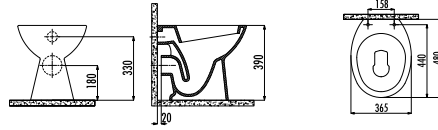

SINGLE PRODUCTS - SINGLE PANS

TP330-00CB00E-0000	Open Rim P-Trap Pan Combined Bidet
TP330-11CB00E-0000	Open Rim P-Trap Pan
KC0702.01.0000E	Çınar Duroplast Seat & Cover with Metal Hinge - White

Qty of Pallet: Pan 21 • Qty of Box: Seat&Cover 10 Weight: Pan 15,80 kg • Seat&Cover 2,85 kg