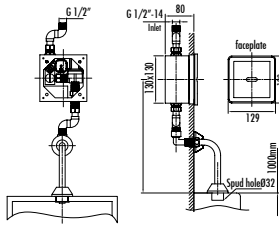

ES3300

- Urinal Flusher AC/DC
- Flush mounted system • Chrome
- 220V AC-6V 4 pcs AAA alkaline battery

Qty of Box: 6 Weight: 1,57kg

Battery is not included.