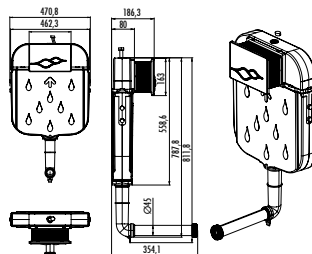

GR5008

Concealed Cistern for Single&Kid Pans 3- 6 L

Weight: 5,10 kg

h (height) indicates the drift axis from the completed floor and it is approximately 320mm. However the absolute measurement should be adjusted in accordance with the drift of the closet to be used.

When exact measurement is required during the assembly process, exact measurements taken on the product should be used