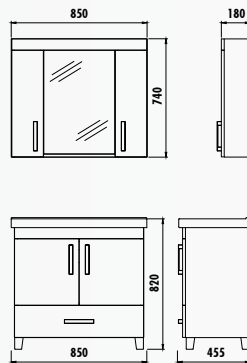

STAR

	WASHBASIN UNIT	TOP MODULE	HIGH CABINET
100 cm	SA0100.01	SA1100.01	SA2190.01 SA2190.03 High Cabinet with Laundry Basket
85 cm	SA0085.01	SA1085.01	
65 cm	SA0065.01	SA1065.01	
55 cm	SA0055.01	SA1055.01	

SECONDARY COLOR

- AFRO-MOSA
- BRIGHT RED
- BRIGHT WHITE
- BRIGHT DAMSON
- BRIGHT BLACK
- BODY 6DOOR
- BRIGHT WHITE

MIRROR LED COLOR

- DAYLIGHT

MATERIAL

- MDF LAM

SPECIFICATIONS

- LED

Adaptable Washbasin: TF200 - TF185 - TF165 - TF155

Star 85 Set