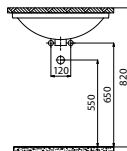

TP216-00CB00E-0000

Under Counter Washbasin 37*51 cm

Qty of Pallet: Washbasin 40 • Weight: Washbasin 9,45 kg