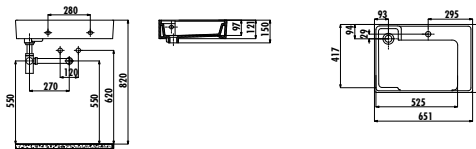

AR065-00CB00E-0000

Arya Top Counter Washbasin 65 cm

Qty of Pallet: Washbasin 40 • Weight: Washbasin 18,62 kg