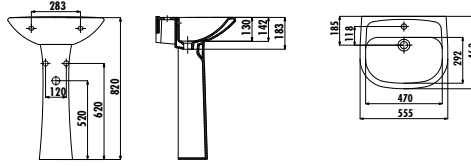

PİTTA

PA055-00CB00E-0000	Pitta Washbasin 55 cm
PA250-00CB00E-0000	Pitta Full Pedestal

Qty of Pallet: Washbasin + Pedestal 15 • Qty of Box: 1 Set (Please look at logistic table) Weight: Washbasin 15,16 kg • Full Pedestal 11,05 kg