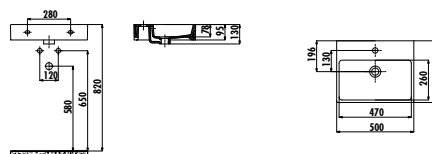

**NX242-00CB00E-0000**

Next Top Counter Washbasin 40\*50 cm

**NX242-H**

Next 40x50 cm Mounting Bracket Towel Bar

Qty of Pallet: Washbasin 70 • Havluluk 28 • Weight: Washbasin+Towel Bar 13,64 kg

**NX256-00CB00E-CA00**