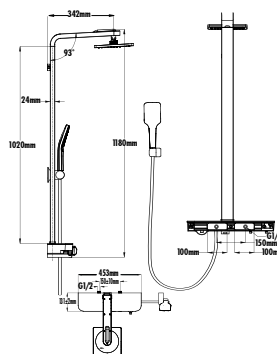

SHOWER SETS

SH650

Ocean Shower System

- Surface mounted • Thermostatic heat adjustable cartridge • Stainless shower arm body
- Single Function 203x203 square shower head
- Shower Handle with double functions and push button
- 150 cm hand shower flex hose
- Diverter with button • Self mix faucet system
- 2 hooks • Soap holder • Concealed shower spout

Qty of Box: 10 Weight: 3,14kg

There is anti-water block feature in hand and head shower.

The Comfort of Ocean

The Ocean Shower System offers all you need in your shower with an integrated shelf and thermostatic button control panel. With its elegant design and durable structure, Ocean Shower System adds prestige to bathrooms.

- Fixing water temperature with thermostatic faucet
- Wide shower head & 2 functional hand shower
- Selection buttons for head shower & hand shower
- Special area for personal care materials
- Anti lime mechanism