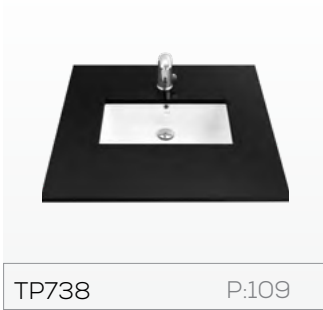

Sanitary Wares Products / Top Counter&Under Counter Washbasins