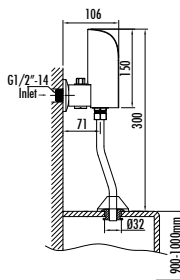

ES3311

- Urinal Flusher
- Flush mounted system
- 6V 4 pcs AAA alkaline battery

Qty of Box: 12 Weight: 0,83kg

Battery is not included.