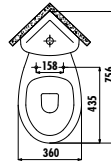

SD300-00CB00E-0000	Sedef S-Trap Pan Combined Bidet
SD300-11CB00E-0000	Sedef S-Trap Pan
SD440-00CB00E-0000	Sedef Corner Cistern
KC0703.01.0000E	Çınar Duroplast Soft Closing Seat&Cover - White

Qty of Pallet: Pan 15 • Cistern 55 • Qty of Box: Seat&Cover 10 Weight: Pan 22,75 kg • Cistern 11,87 kg • Seat&Cover 2,85 kg