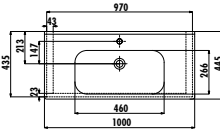

EKSEN SERIES

EK100-00CB00E-0000

Eksen Washbasin 100 cm

Qty of Pallet: Washbasin 24 • Weight: Washbasin 23,10 kg