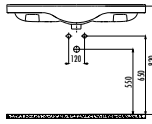

Sera Washbasin 55 cm

Qty of Pallet: Washbasin 40 • Weight: Washbasin 15,17 kg

ET205-00CB00E-0000

Etol Washbasin 105 cm

Qty of Pallet: Washbasin 24 • Weight: Washbasin 23,5 kg

ET185-00CB00E-0000

Etol Washbasin 85 cm