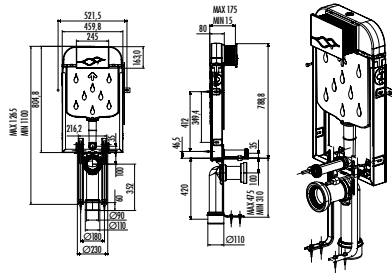

CONCEALED CISTERNS

GR5001

Concealed Cistern with Metal Legs for Wall Hung Pans 3-6 L

Weight: 8,90 kg

GR5002

Weight: 8 kg