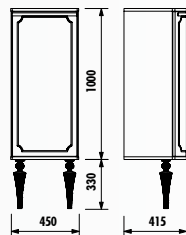

BODY

BLACK

BEIGE

WHITE

SECONDARY COLOR

GOLD

MIRROR LED COLOR

DAYLIGHT

MATERIAL

LACQUER

SPECIFICATIONS