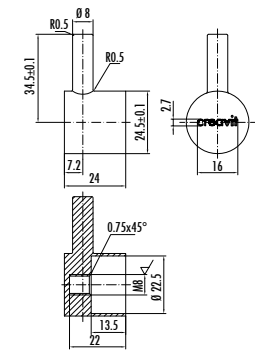

JK001

Angle Valve 1/2" - 3/8"
(Chrome)

Qty of Box: 100 Weight: 0,23kg