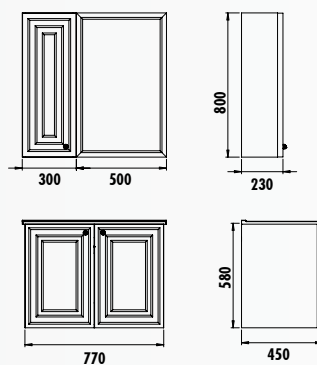

# KAYRA

BODY & DOOR

MATERIAL

MIRROR LED COLOR

SPECIFICATIONS

Kayra 100 Set - with Door

Kayra 80 Set

Kayra 60 Set - with Door