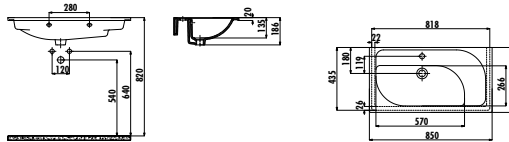

TP185-00CB00E-0000

Trump Washbasin 85 cm

Qty of Pallet: Washbasin 24 • Weight: Washbasin 19,34 kg