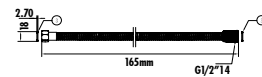

Qty of Box: 16 Weight: 0,25kg

H04

PVC Shower Hose 1500mm

Qty of Box: 50 Weight: 0,23kg

H01

SS Flexible Shower Hose 1500mm  
 • Unbreakable system

Qty of Box: 50 Weight: 0,23kg