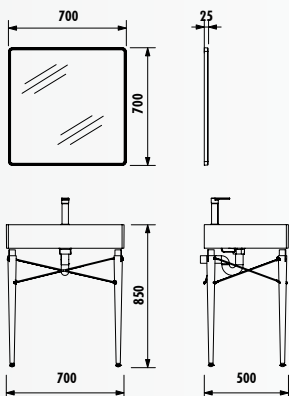

Adaptable Washbasin: NX270

Legno 70 Set