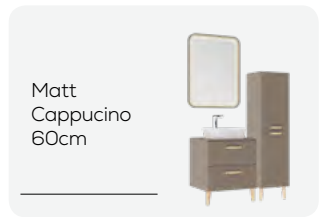

WASHBASIN UNIT	LED MIRROR		HIGH CABINET
		Rounded	Rectangular	
100 cm LP140	PT0100.42		PT4085.01	PT2147.01
100 cm LP140	PT0100.42	PT4085.02		
100 cm LP040	PT0100.52	PT4085.02		
100 cm LP040	PT0100.52		PT4085.01	
60 cm LP140	PT0060.42		PT4055.01	
60 cm LP140	PT0060.42	PT4060.02		
60 cm LP040	PT0060.52		PT4055.01	
60 cm LP040	PT0060.52	PT4060.02		

BODY & DOOR | MATT GREEN | MATT CAPPUCINO | WHITE

SECONDARY COLOR | MASSIVE

MIRROR LED COLOR | DAYLIGHT

MATERIAL | BODY MDF LAM COATING LACQUER

SPECIFICATIONS |

DIMENSIONS (w x h x d) mm   1000x550x520   850x650 - 550x750   400x1470x310
600x550x520   Ø85 - Ø60

Adaptable Washbasin: LP040 - LP140

When exact measurement is required during the assembly process, exact measurements taken on the product should be used.