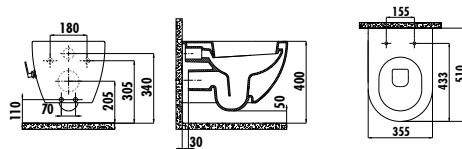

KC0903.02.0000E

Duck Duroplast Soft Closing Seat&Cover - White

Qty of Pallet: Pan 24 • Qty of Box: Seat&Cover 10 Weight: Pan 24,68 kg • Seat&Cover 2,55 kg

There is only hidden connection for the self cleaning pipe&internal mechanism.