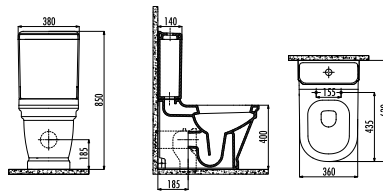

ANTIK

AN100-00CB00E-0000

Antik Washbasin 100 cm

KL270-00CB00E-0000

Antik Full Pedestal (2 Pcs)

Qty of Pallet: Washbasin 20 Qty of Box: Washbasin 1 • Antik Pedestal 2 Weight: Washbasin 27,67 kg • 2 pcs Antik Pedestal 9,2 kg

AN080-00CB00E-0000

Antik Washbasin 80 cm

KL270-00CB00E-0000

Antik Full Pedestal (2 Pcs)

Qty of Pallet: Washbasin 20 Qty of Box: Washbasin 1 • Antik Pedestal 2 Weight: Washbasin 24,25 kg • 2 pcs Antik Pedestal 9,2 kg

AN360-00CB00E-0000

Antik Back to Wall Pan Combined Bidet

AN360-11CB00E-0000

Antik Back to Wall Pan

AN410-00CB00E-0000

Antik Cistern

KC0303.01.0000E

Antik Duroplast Soft Closing Seat&Cover - White

Qty of Pallet: Pan 15 • Cistern 75 Qty of Box: Seat&Cover 10 Weight: Pan 34,35 kg • Cistern 14,8 kg • Seat&Cover 2,05 kg

There is only hidden connection for the self cleaning pipe&internal mechanism Not suitable for side connection.

AN510-00CB00E-0000

Antik Wall Hung Bidet

Qty of Pallet: Bidet 24 Weight: Bidet 24,10 kg