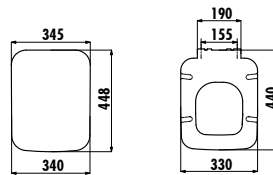

SH DUROPLAST

KC1803.01.0000E SH Duroplast Soft Closing Seat&Cover - White

Qty of Box: Seat&Cover 10 • Weight: Seat&Cover 2,75 kg