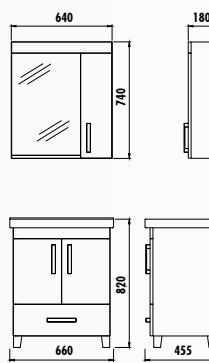

STAR

	WASHBASIN UNIT	TOP MODULE	HIGH CABINET
100 cm	SA0100.01	SA1100.01	SA2190.01 SA2190.03 High Cabinet with Laundry Basket
85 cm	SA0085.01	SA1085.01	
65 cm	SA0065.01	SA1065.01	
55 cm	SA0055.01	SA1055.01	

SECONDARY COLOR

- AFRO-MOSA
- BRIGHT RED
- BRIGHT WHITE
- BRIGHT DAMSON
- BRIGHT BLACK
- BODY 6DOOR
- BRIGHT WHITE

MIRROR LED COLOR

- DAYLIGHT

MATERIAL

- MDF LAM

SPECIFICATIONS

- LED

Adaptable Washbasin: TF200 - TF185 - TF165 - TF155

Star 65 Set