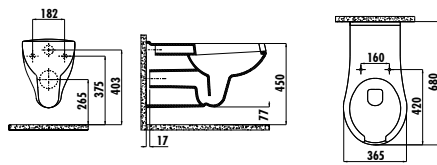

BD320-00CB00E-0000	Wall Hung Pan Combined Bidet
BD320-11CB00E-0000	Wall Hung Pan
KC0403.01.0000E	Handicapped Duroplast Soft Closing Seat&Cover - White

Qty of Pallet: Pan 15 Qty of Box: Seat&Cover 10 Weight: Pan 22,93 kg • Seat&Cover 2,9 kg