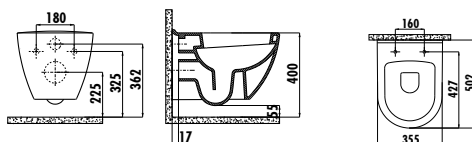

TP325-00CB00E-AK00

Terra Wall Hung Pan Combined Bidet - Gold Plated

TP325-11CB00E-AK00

Terra Wall Hung Pan - Gold Plated

TP325-50CB00E-AK00*

Terra Wall Hung Pan Combined Bidet - Gold Plated

TP325-51CB00E-AK00*

Terra Wall Hung Pan - Gold Plated

KC0903.01.0300E

Duck Duroplast Soft Closing Gold Plated Seat&Cover

Qty of Pallet: Pan 24 • Seat&Cover 10 Weight: TP325-00CB00E-AK00 22,56 kg TP325-50CB00E-AK00 Version 2 24,30 kg • Seat&Cover 2,96 kg

INSIDE COLOR is WHITE.