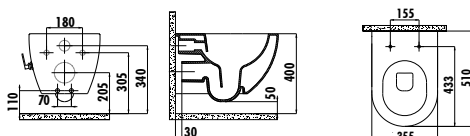

Why should you choose Creavit Combined Bidet Toilet?

HYGIENE AND
MORE COMFORT

MORE
SPACE
IN BATHROOM

WIDE
COLOR AND MODEL
OPTIONS

EASY
INSTALL

10 YEARS
WARRANTY

You can scan the QR code
to visit the relevant link.

Fh.Flex040 /40 cm flex hose stainless steel braided.