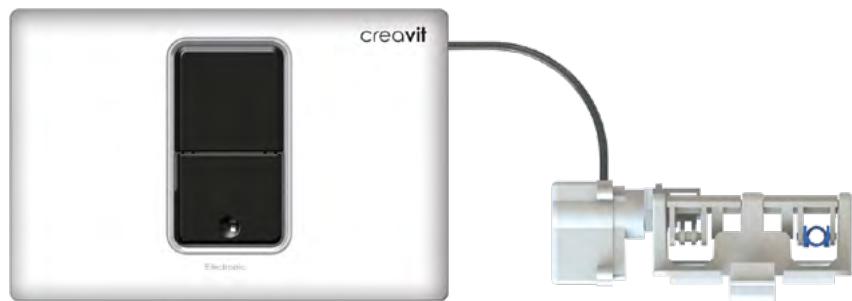

Control Panel with Sensor + Change Set

Control Panel with Sensor + Motor Column

- FP8003.00 • White
- FP8003.01 • Red
- FP8003.02 • Black
- FP8003.03 • Blue
- FP8003.04 • Gold

Qty of Box: 5 • Weight: 0,47 kg