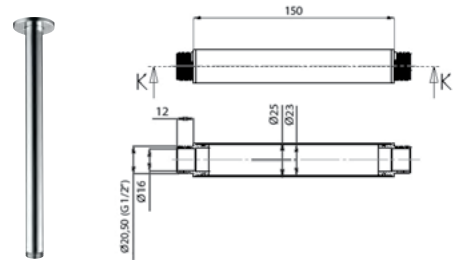

A13-2 Shower Arm
• The length of discharge end is 150 mm
• G1/2" connected

Qty of Box: 50 Weight: 0,240kg