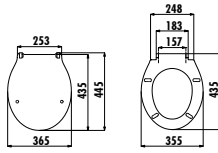

THERMOPLAST SEAT&COVERS

KC0001.01.0000E

Basic Thermoplast Seat&Cover with Plastic Hinge - White

Qty of Box: Seat&Cover 10 • Weight: Seat&Cover 1,22 kg