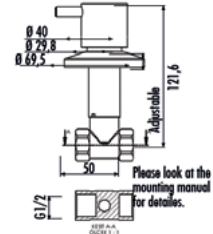

AC90L

Stop Valve 1/2" - 1/2"
(Chrome)

Qty of Box: 50 Weight: 0,53kg