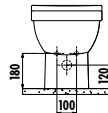

VT350-00CB00E-0000	Vitroya Back to Wall Pan Combined Bidet
VT350-11CB00E-0000	Vitroya Back to Wall Pan
KC0103.03.0000E	Amasra Ultima Duroplast Soft Closing Seat&Cover - White

Qty of Pallet: Pan 25 • Qty of Box: Seat&Cover 10 Weight: Pan 26 kg • Seat&Cover 2,35 kg

VT500-00CB00E-0000	Vitroya Back to Wall Bidet

Qty of Pallet: Bidet 25 • Weight: Bidet 24,38 kg