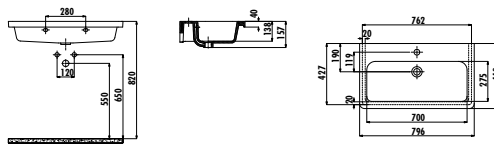

Damla Washbasin 120 cm

Qty of Pallet: Washbasin 20 • Weight: Washbasin 25,66 kg

IPEK SERIES

IP080-00CB00E-0000

Ipek Washbasin 80 cm

Qty of Pallet: Washbasin 24 • Weight: Washbasin 21,52 kg

IP070-00CB00E-0000