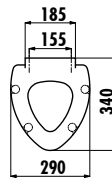

KC0802.01.1000E Kid Duroplast Seat & Cover with Metal Hinge - White&Decorated

KC0801.01.1000E Kid Duroplast Seat&Cover with Plastic Hinge - White&Decorated

Qty of Box: Seat&Cover 10 • Weight: Seat&Cover 1,55 kg