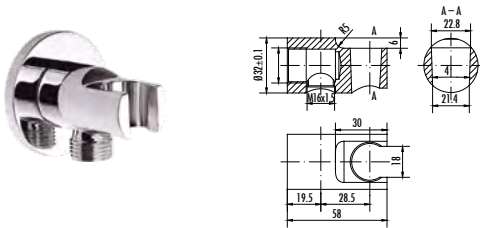

A03-01 Strappy Shower Spout
• The length of discharge end is 58 mm

Qty of Box: 50 Weight: 0,93kg

Rosette is included.