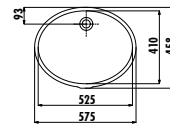

TP205-00CB00E-0000

Under Counter Washbasin 40*52 cm

Qty of Pallet: Washbasin 40 • Weight: Washbasin 10,80 kg