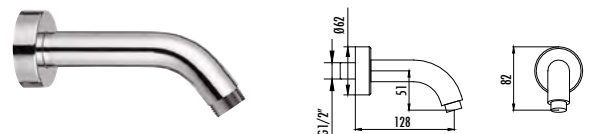

A10 Long Shower Arm
• The length of discharge end is 128 mm
• G1/2" connected

Qty of Box: 50 Weight: 0,25kg