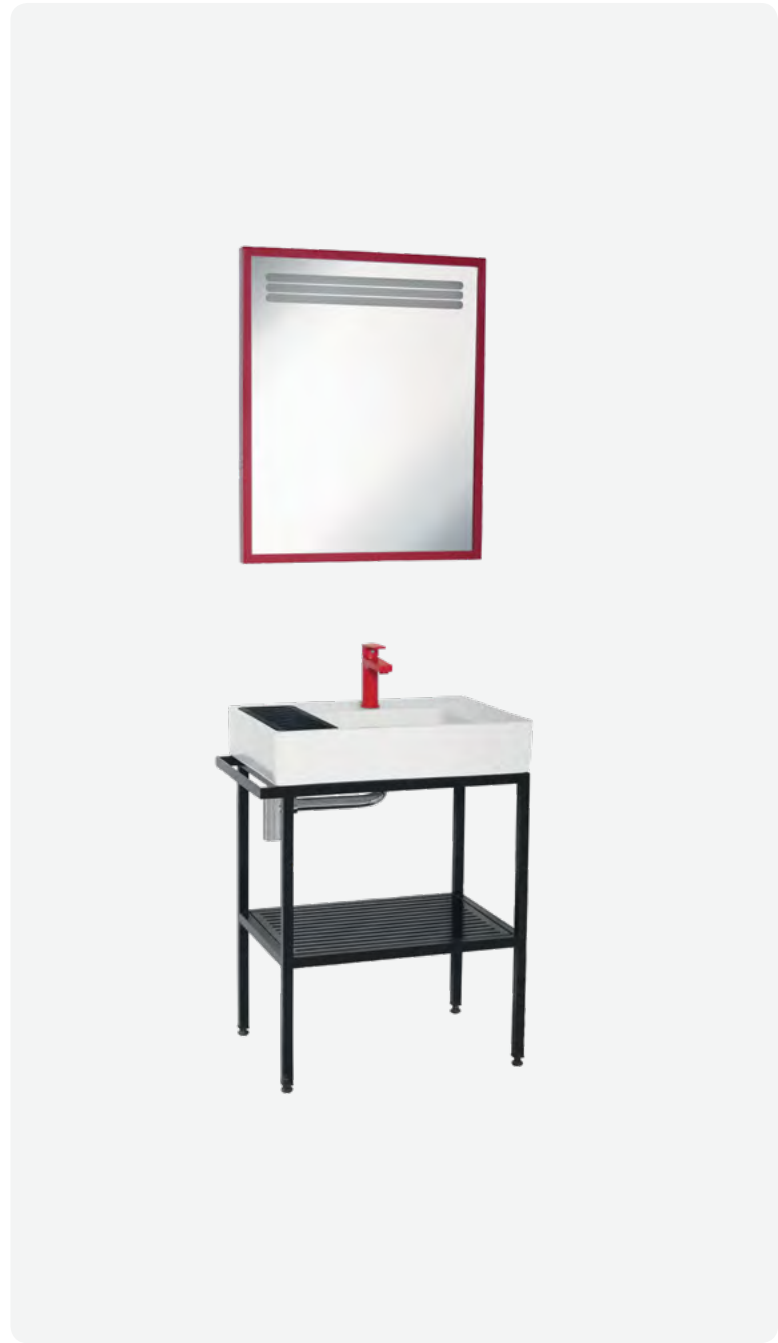

AR065-M • Arya Washbasin Module 70 cm (680x850x450 mm)
(WxHxD)

AR065-A1 • Arya Mirror 65 cm (650x750x34 mm) (WxHxD)

Adaptable Washbasin: AR065

Arya Set

MIRROR COLOR

RED

BLACK

MIRROR LED
COLOR

DAYLIGHT

MATERIAL

WASHBASIN UNIT
COMPACT LAMINATE
MIRROR
LACQUER

SPECIFICATIONS