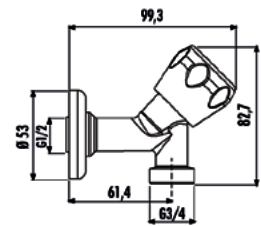

Qty of Box: 50 Weight: 0,33kg

**T302S**Short Water Tap 1/2"  
(Chrome)

Qty of Box: 50 Weight: 0,33kg

**T201L**Long Water Tap 1/2"  
(Chrome)

Qty of Box: 40 Weight: 0,37kg