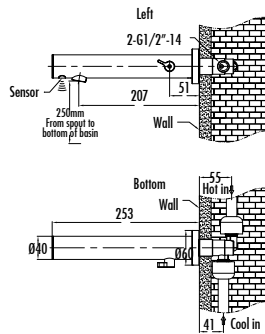

- The length of the discharge end is 207 mm
- The height of the discharge end is 250 mm
- 6V 4 pcs AAA alkaline battery

Qty of Box: 12 Weight: 2,17kg

ES2570

Hot and Cold Water Sensor Faucet AC/DC

- The length of the discharge end is 154 mm
- The height of the discharge end is 122 mm
- 220V AC+6V 4 pcs AAA alkaline battery