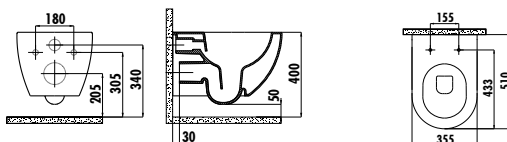

FE322-00CB00E-0000	Free Rim-Off Wall Hung Pan Combined Bidet
FE322-11CB00E-0000	Free Rim-Off Wall Hung Pan
KC0903.02.0000E	Duck Duroplast Soft Closing Seat&Cover - White

Qty of Pallet: Pan 24 • Qty of Box: Seat&Cover 10 Weight: Pan 26,83 kg • Seat&Cover 2,55 kg

There is only hidden connection for the self cleaning pipe&internal mechanism Not suitable for side connection.

FE322-34CB00E-0001	Free Rim-Off Wall Hung Pan Combined Bidet with Integrated Bidet Faucet (Cold)
FE322-34CB00E-0002	Free Rim-Off Wall Hung Pan Combined Bidet with Integrated Bidet Faucet (Hot+Cold)
KC0903.02.0000E	Duck Duroplast Soft Closing Seat&Cover - White

Qty of Pallet: Pan 24 • Qty of Box: Seat&Cover 10 Weight: Pan 26,83 kg • Seat&Cover 2,55 kg

There is only hidden connection for the self cleaning pipe&internal mechanism Not suitable for side connection.