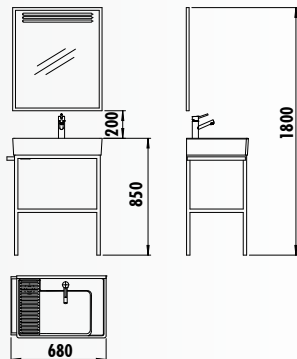

AR065-M • Arya Washbasin Module 70 cm (680x850x450 mm)
(WxHxD)

AR065-A1 • Arya Mirror 65 cm (650x750x34 mm) (WxHxD)

Adaptable Washbasin: AR065

Arya Set