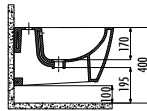

There is only hidden connection for the self cleaning pipe&internal mechanism.

EG510-00CB00E-0000	Elegant Wall Hung Bidet

Qty of Pallet: Bidet 24 • Weight: Bidet 22,92 kg