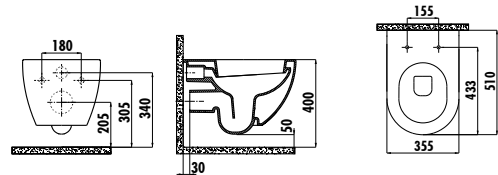

FE320-00CB00E-0000	Free Wall Hung Pan Combined Bidet
FE320-11CB00E-0000	Free Wall Hung Pan
KC0903.02.0000E	Duck Duroplast Soft Closing Seat&Cover - White

FE320-00SM00E-0000	Free Wall Hung Pan Combined Bidet - Matt Black
FE320-11SM00E-0000	Free Wall Hung Pan - Matt Black
KC0903.01.1400E	Duck Duroplast Soft Closing Matt Black Seat&Cover

FE320-00AM00E-0000	Free Wall Hung Pan Combined Bidet - Matt Anthracite
FE320-11AM00E-0000	Free Wall Hung Pan - Matt Anthracite
KC0903.01.0400E	Duck Duroplast Soft Closing Matt Anthracite Seat&Cover

FE320-00BM00E-0000	Free Wall Hung Pan Combined Bidet - Matt Basalt
FE320-11BM00E-0000	Free Wall Hung Pan - Matt Basalt
KC0903.01.0600E	Duck Duroplast Soft Closing Matt Basalt Seat&Cover

FE320-00CM00E-0000	Free Wall Hung Pan Combined Bidet- Matt Cappucino
FE320-11CM00E-0000	Free Wall Hung Pan - Matt Cappucino
KC0903.01.0800E	Duck Duroplast Soft Closing Matt Cappucino Seat&Cover

FE320-00MB00E-0000	Free Wall Hung Pan Combined Bidet - Matt Pearl White
FE320-11MB00E-0000	Free Wall Hung Pan - Matt Pearl White
KC0903.01.0100E	Duck Duroplast Soft Closing White Matt Seat&Cover

! *This product are packed in one box with its same color seat&cover.

Qty of Pallet: Pan + Seat&Cover 24
Qty of Box: 1 Set (Please look at the logistic table)
Weight: Pan 24,68 kg • Seat&Cover 2,55 kg

Decorated and colored products, are produced by the time given after order.

There is only hidden connection for the self cleaning pipe&internal mechanism Not suitable for side connection.

Fh.Flex040 /40 cm flex hose stainless steel braided.